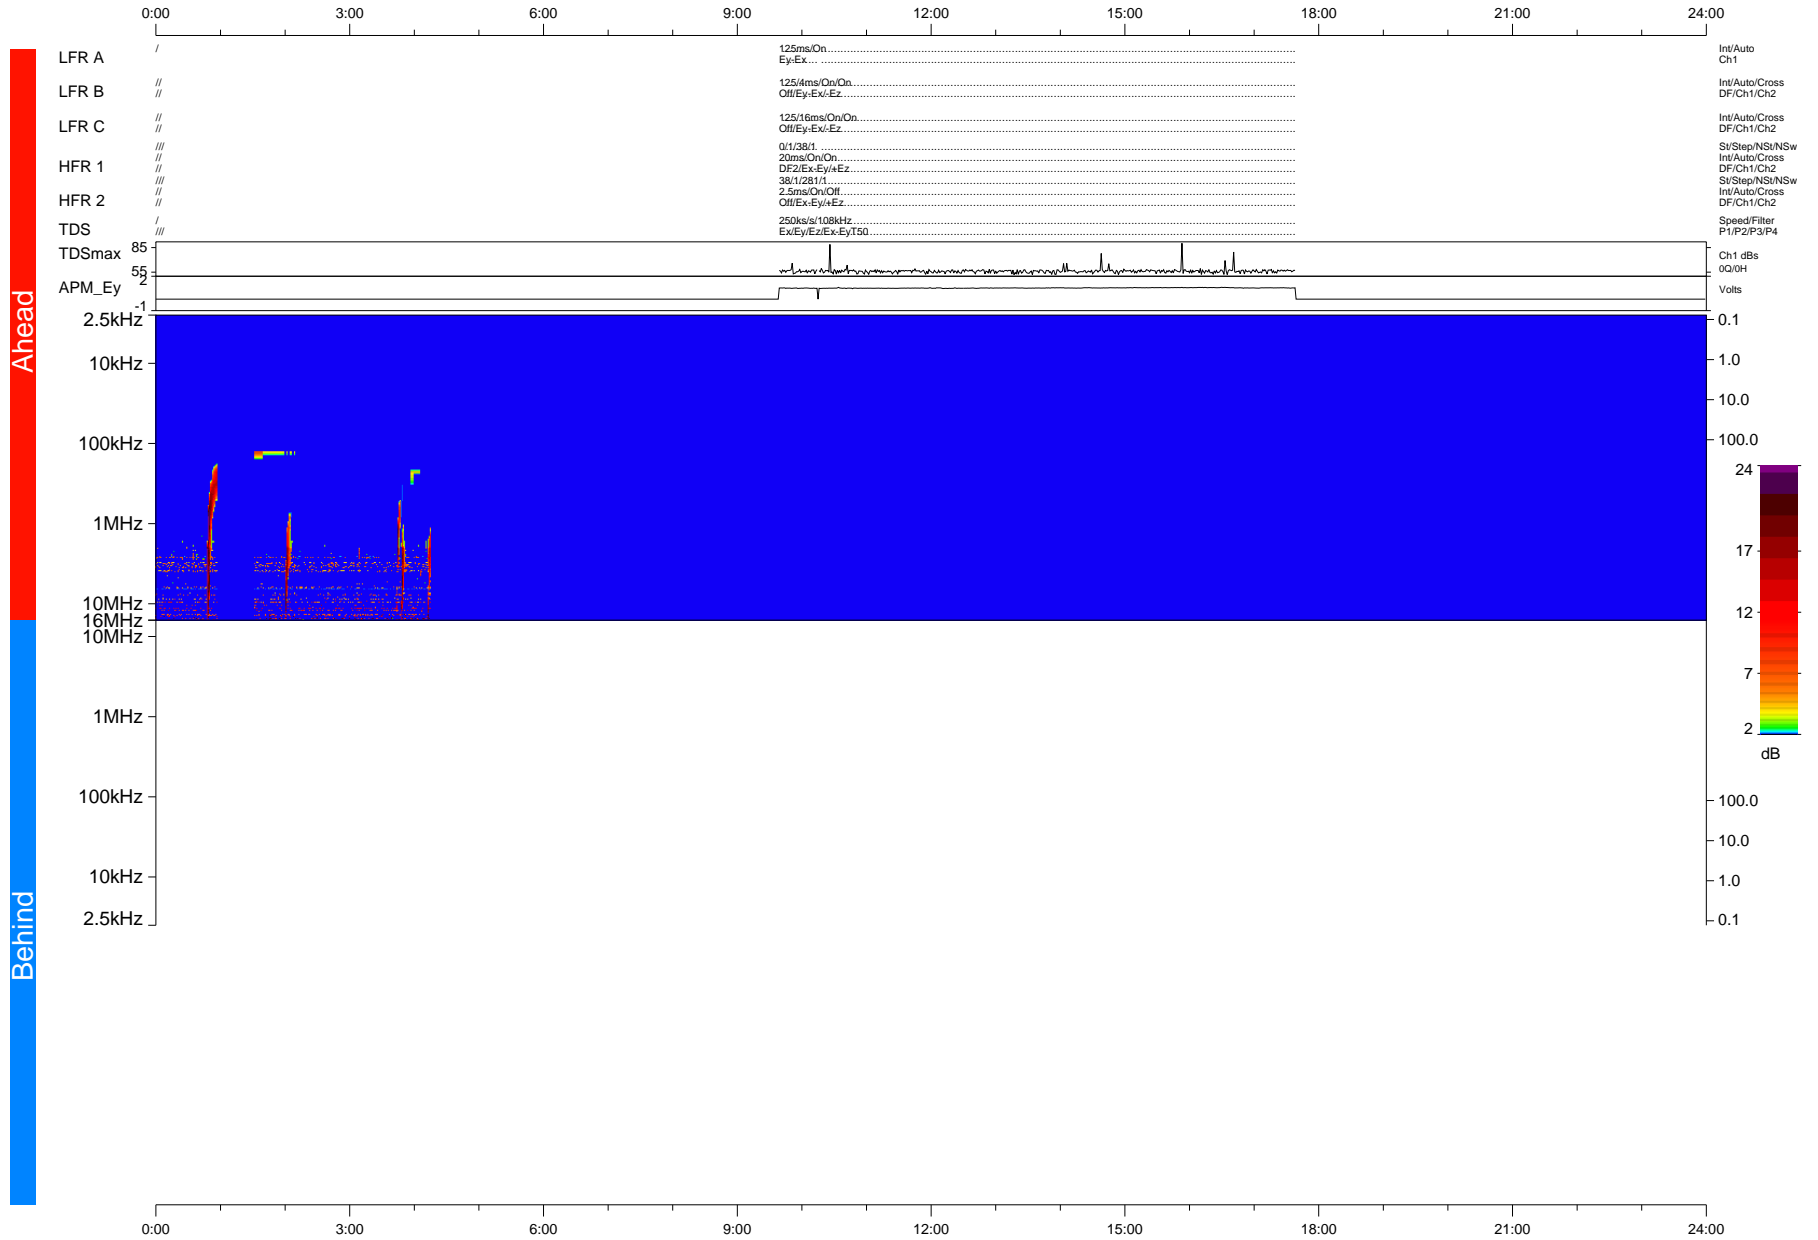

STEREO/WAVES Daily Summary - 23-Aug-2015 (DOY 235)

Ahead source file = swaves_ahead_2015_235_1_07.fin + beacon data (Recovery: 33.3% HK, 2% Pkts)

DPU up 46.6d, V412d16

Behind source file = swaves_ahead_2015_235_1_07.fin

DPU up 0.0d, Vd0
2016-02-24 16:47:20, TMlib V943 dynspec V210