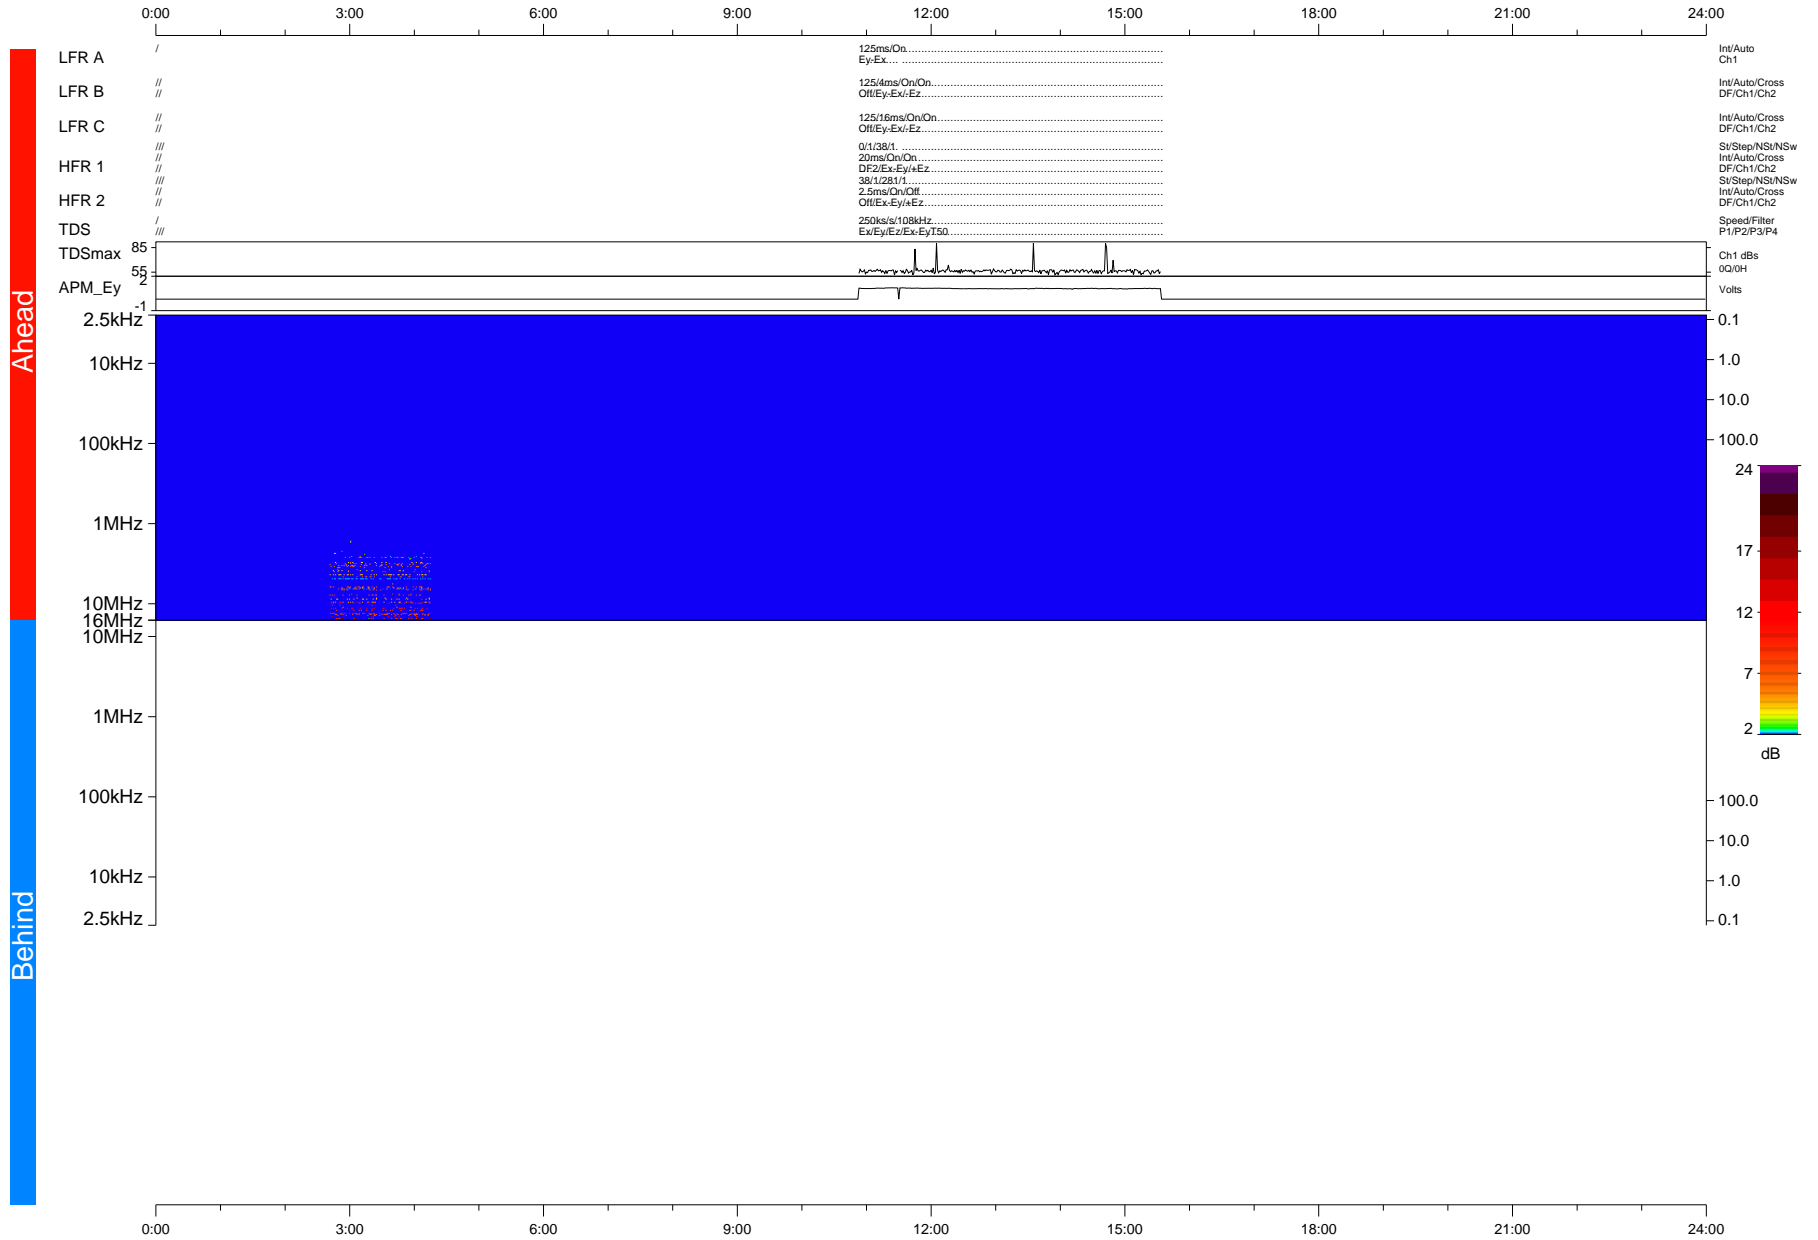

STEREO/WAVES Daily Summary - 22-Aug-2015 (DOY 234)

Ahead source file = swaves_ahead_2015_234_1_06.fin + beacon data (Recovery: 19.4% HK, 1% Pkts)

DPU up 45.5d, V412d16

Behind source file = swaves_ahead_2015_234_1_06.fin

DPU up 0.0d, Vd0
2016-02-24 16:46:25, TMlib V943 dynspec V210