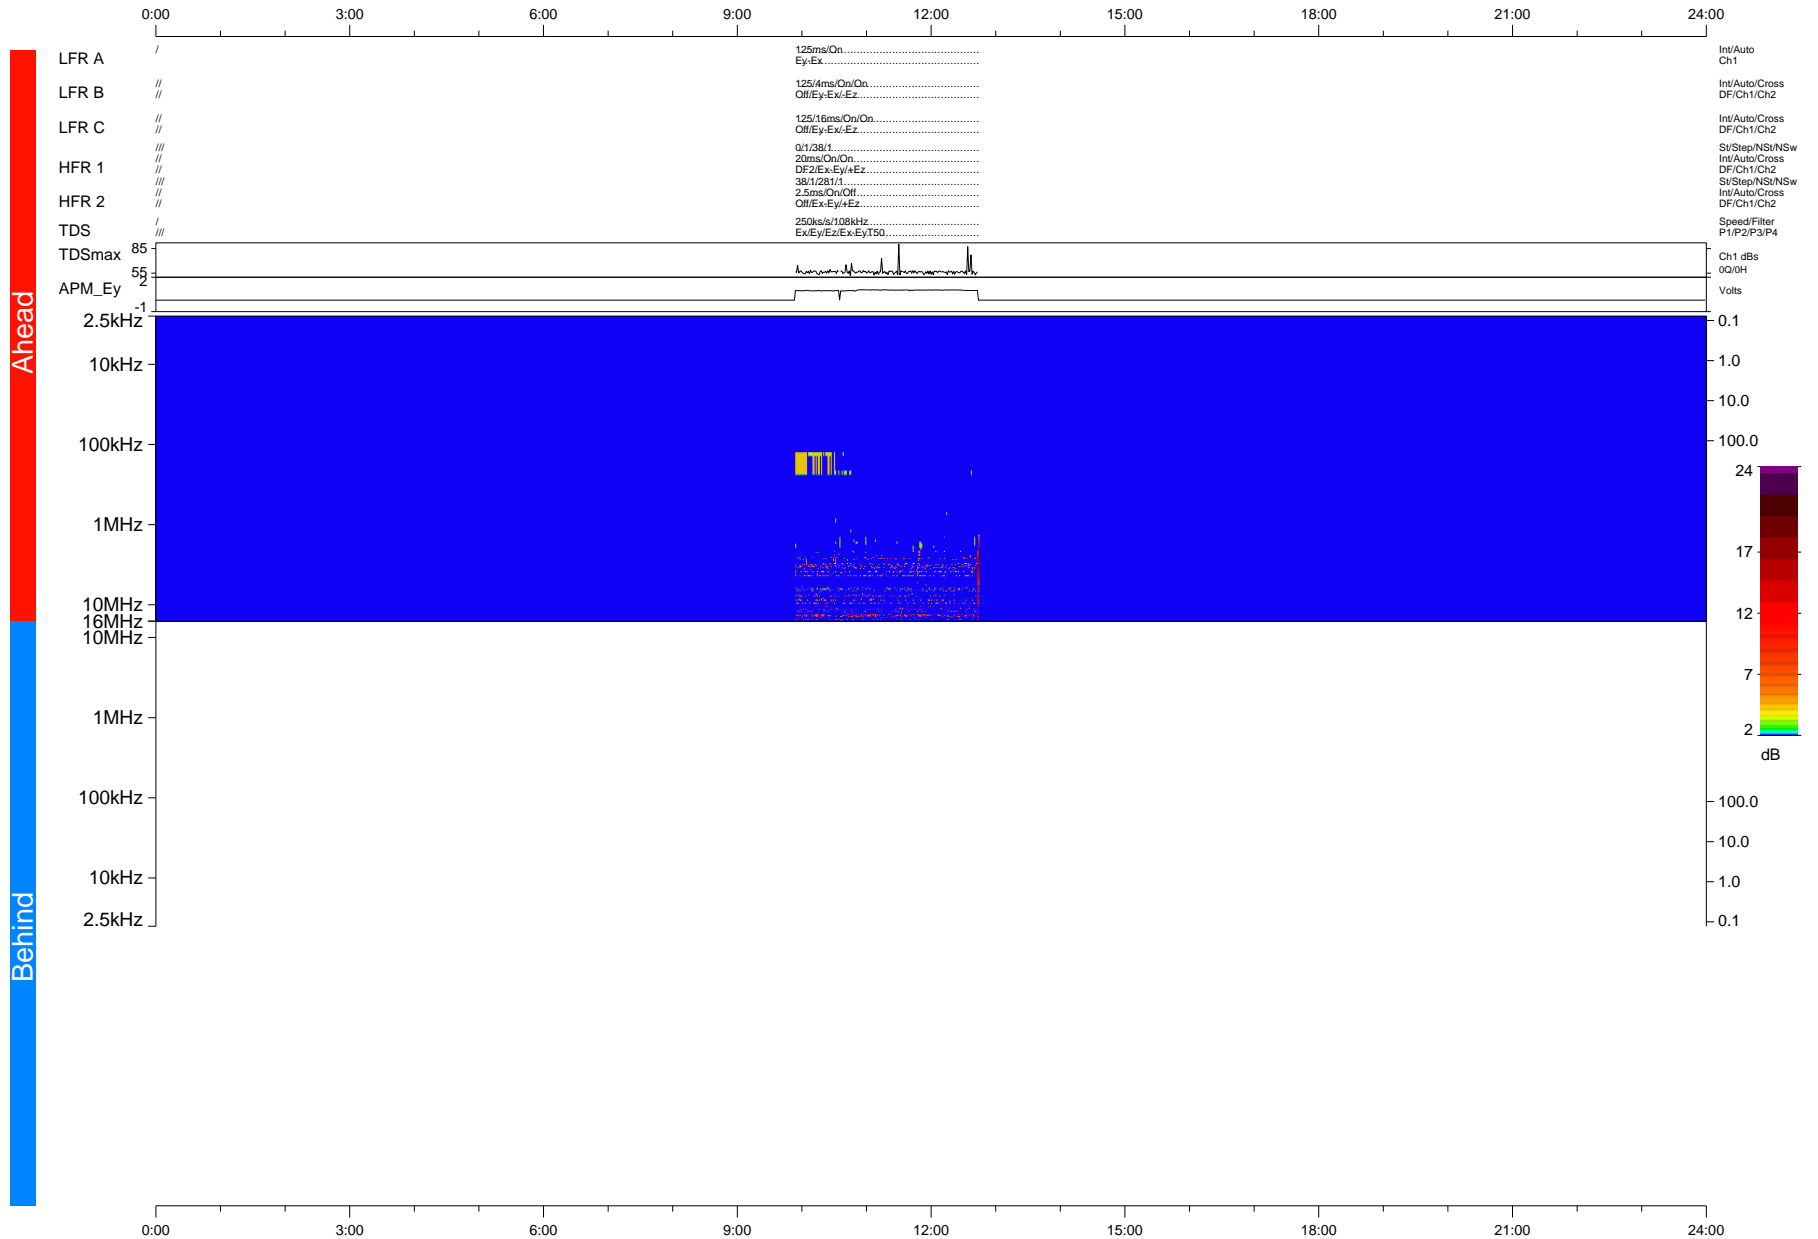

STEREO/WAVES Daily Summary - 21-Aug-2015 (DOY 233)

Ahead source file = swaves_ahead_2015_233_1_08.fin + beacon data (Recovery: 11.7% HK, 1% Pkts)

DPU up 44.4d, V412d16

Behind source file = swaves_ahead_2015_233_1_08.fin

DPU up 0.0d, V40
2016-02-24 16:45:54, TMlib V943 dynspec V210