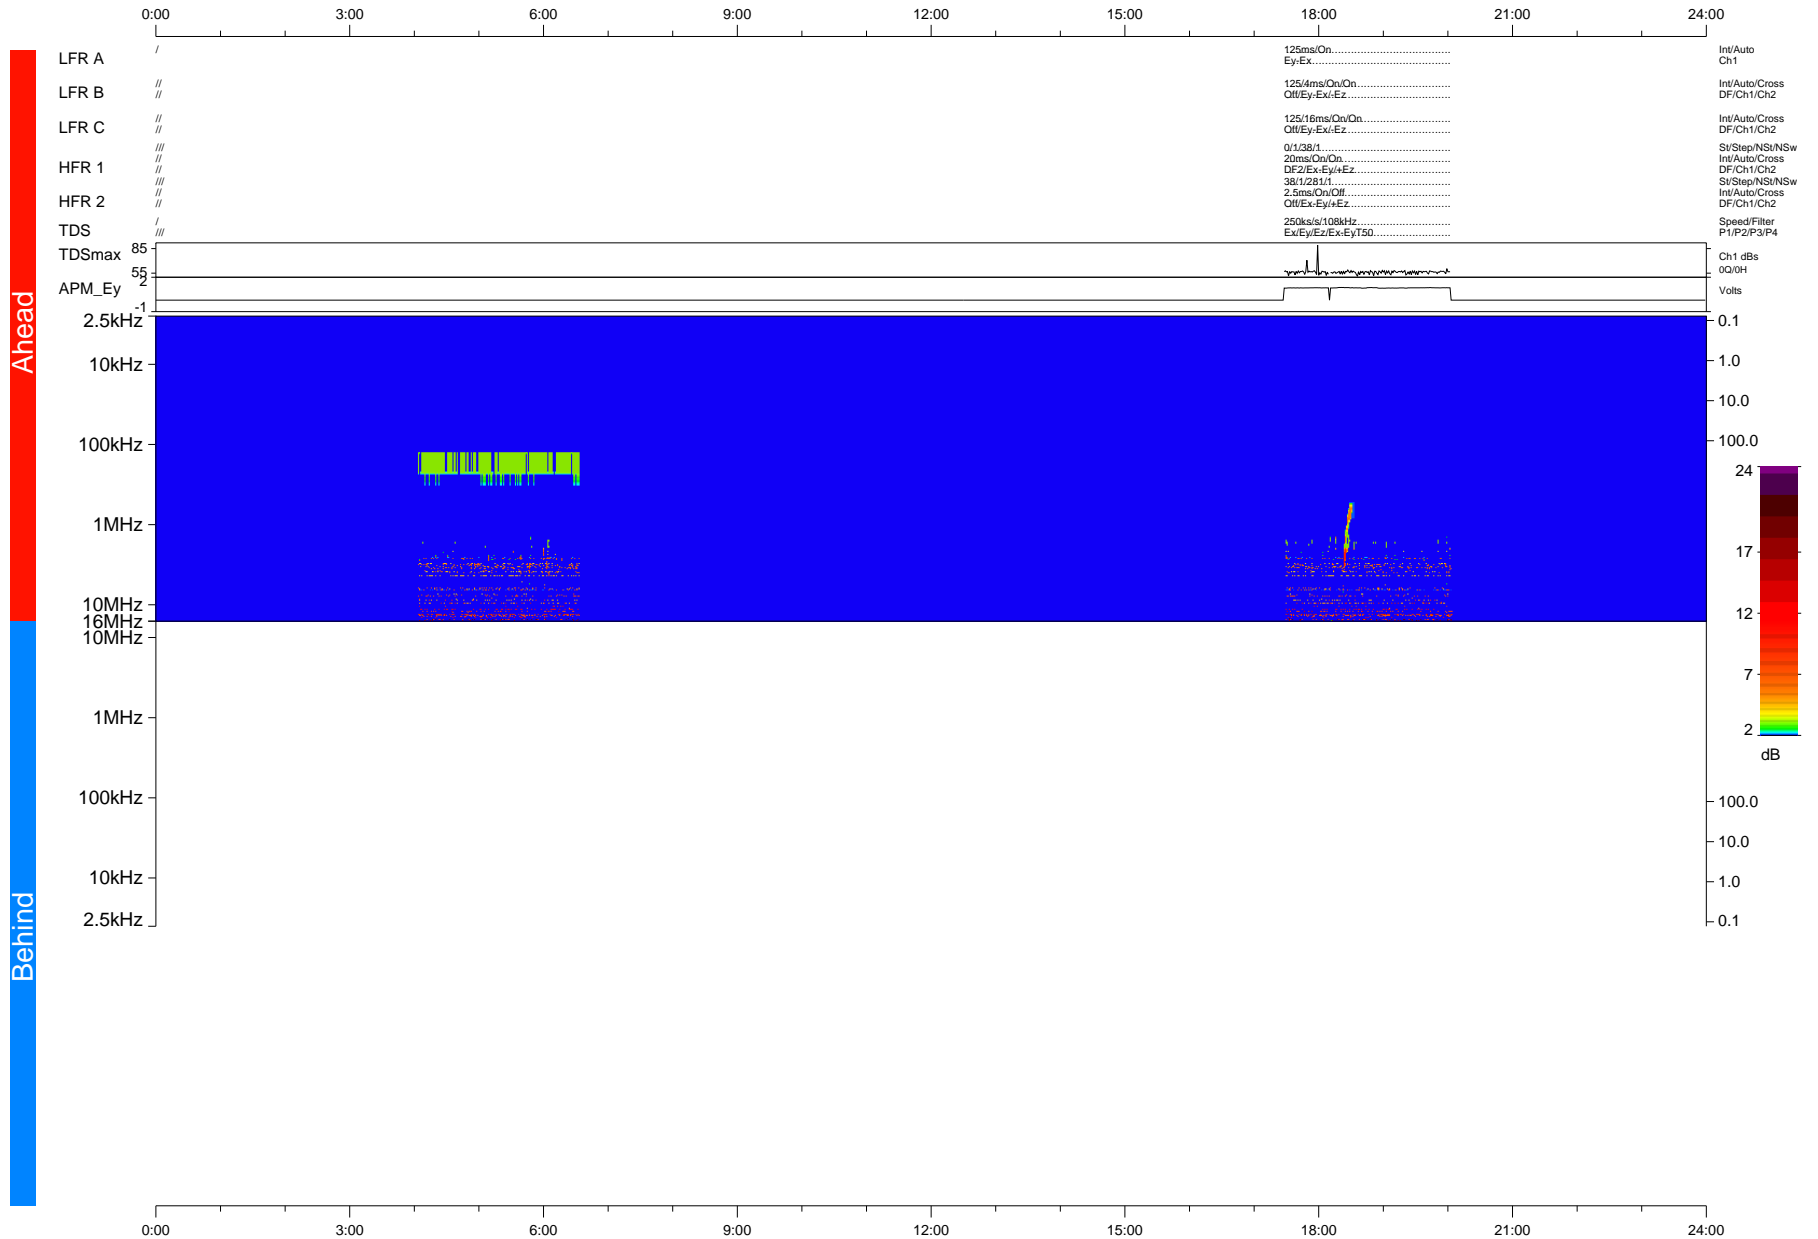

STEREO/WAVES Daily Summary - 18-Aug-2015 (DOY 230)

Ahead source file = swaves_ahead_2015_230_1_08.fin + beacon data (Recovery: 10.7% HK, 1% Pkts)

DPU up 41.7d, V412d16

Behind source file = swaves_ahead_2015_230_1_08.fin

DPU up 0.0d, Vd0
2016-02-24 16:44:06, TMlib V943 dynspec V210