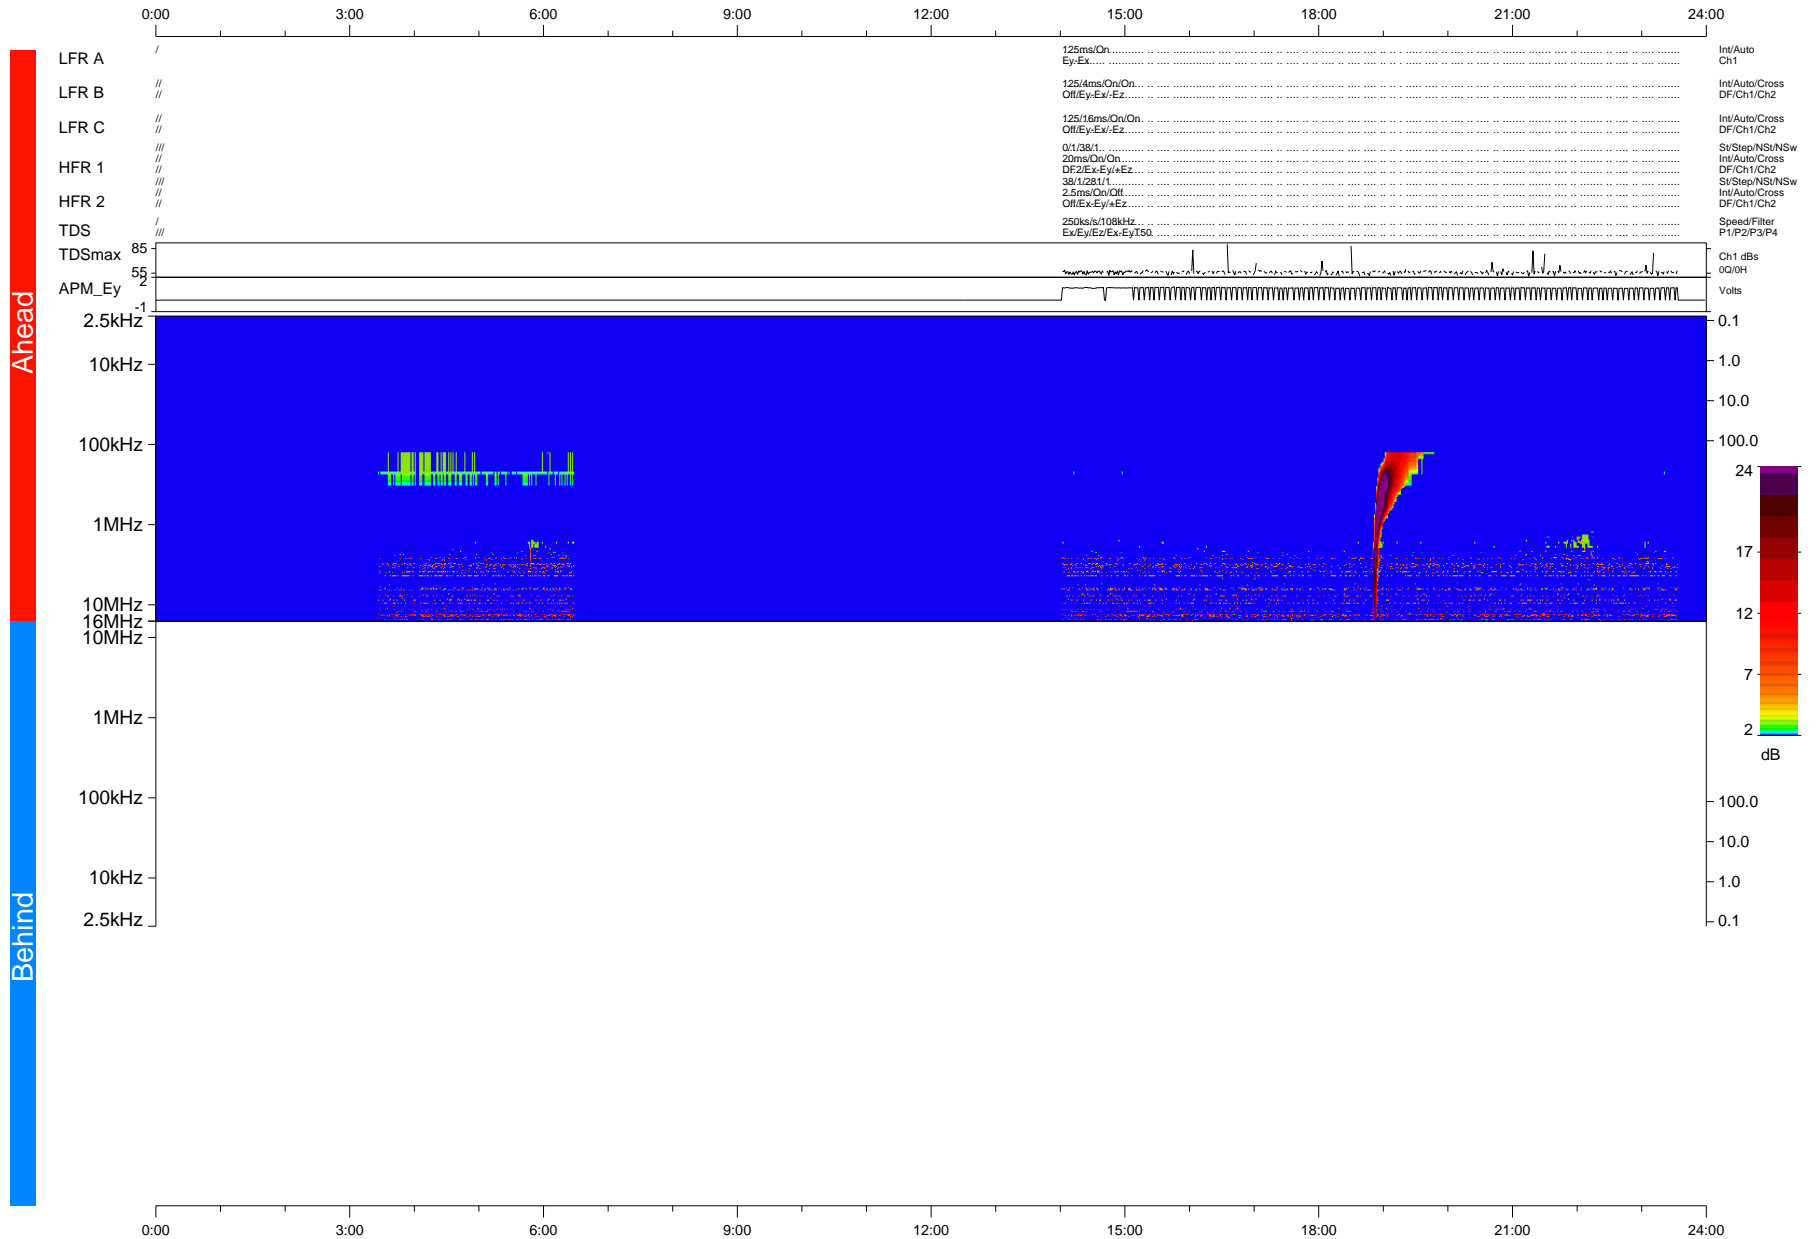

STEREO/WAVES Daily Summary - 15-Aug-2015 (DOY 227)

Ahead source file = swaves_ahead_2015_227_1_08.fin + beacon data (Recovery: 32.2% HK, 2% Pkts)

DPU up 38.8d, V412d16

Behind source file = swaves_ahead_2015_227_1_08.fin

DPU up 0.0d, V40
2016-02-24 16:41:51, TMlib V943 dynspec V210