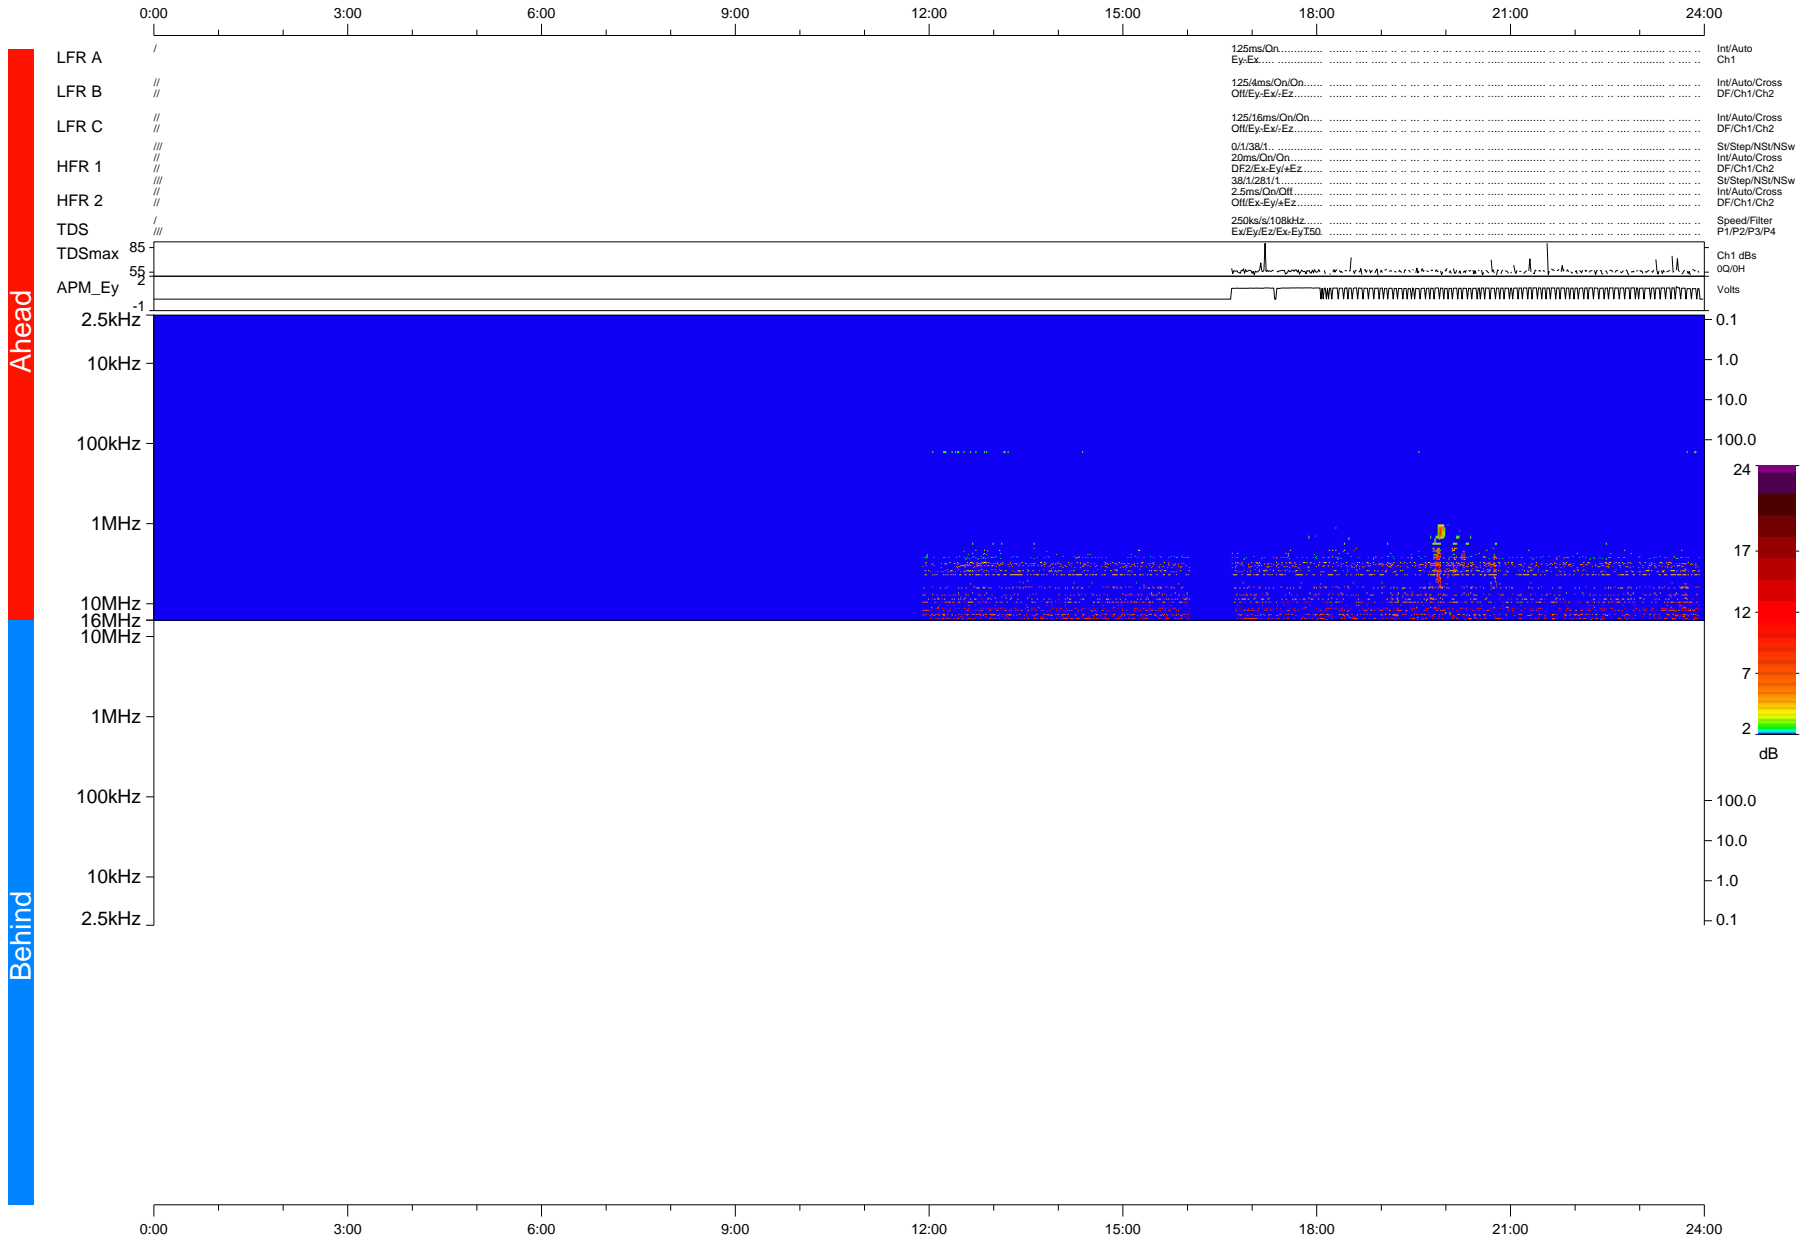

STEREO/WAVES Daily Summary - 11-Aug-2015 (DOY 223)

Ahead source file = swaves_ahead_2015_223_1_08.fin + beacon data (Recovery: 24.5% HK, 2% Pkts)

DPU up 34.8d, V412d16

Behind source file = swaves_ahead_2015_223_1_08.fin

DPU up 0.0d, V40
2016-02-24 16:38:38, TMlib V943 dynspec V210