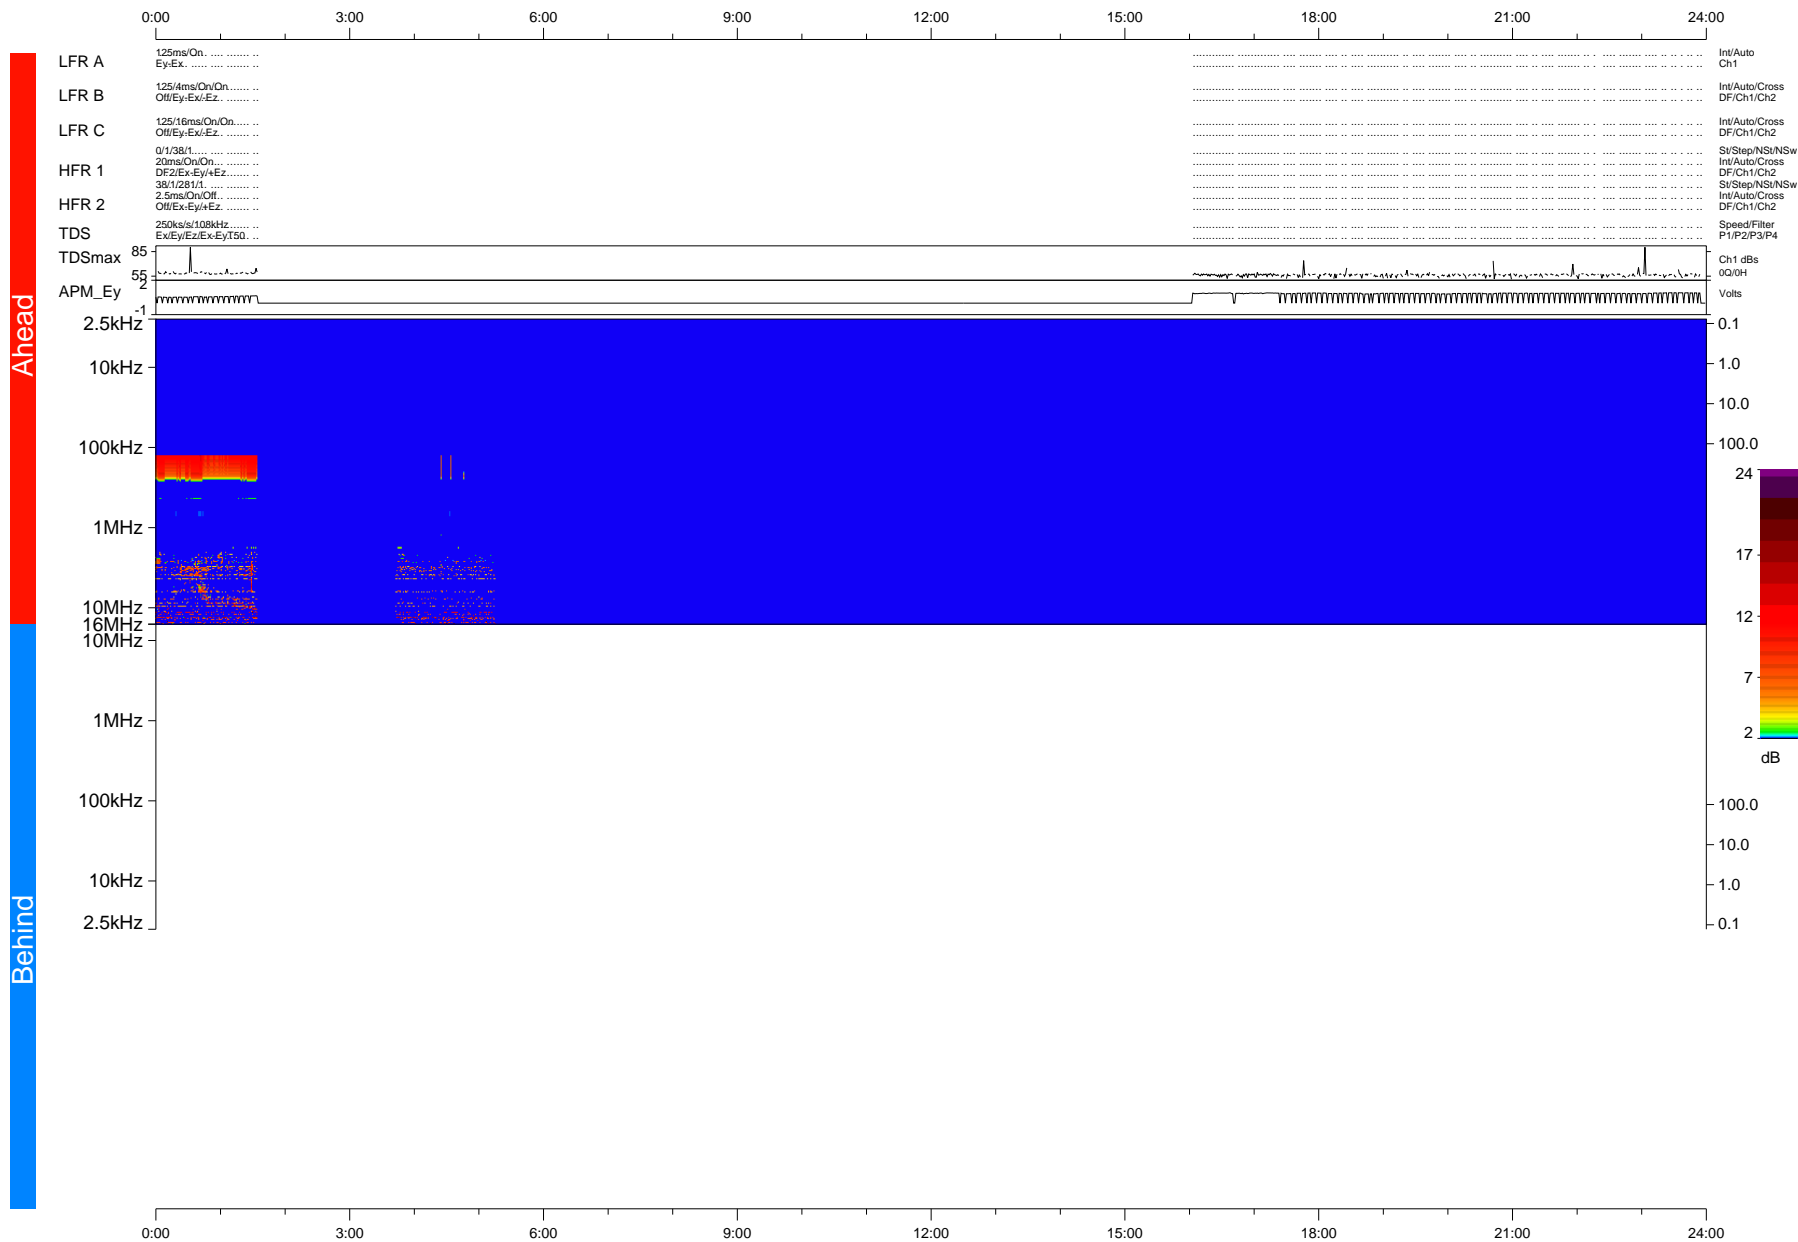

STEREO/WAVES Daily Summary - 10-Aug-2015 (DOY 222)

Ahead source file = swaves_ahead_2015_222_1_06.fin + beacon data (Recovery: 32.2% HK, 2% Pkts)

DPU up 33.8d, V412d16

Behind source file = swaves_ahead_2015_222_1_06.fin

DPU up 0.0d, V40
2016-02-24 16:37:58, TMlib V943 dynspec V210