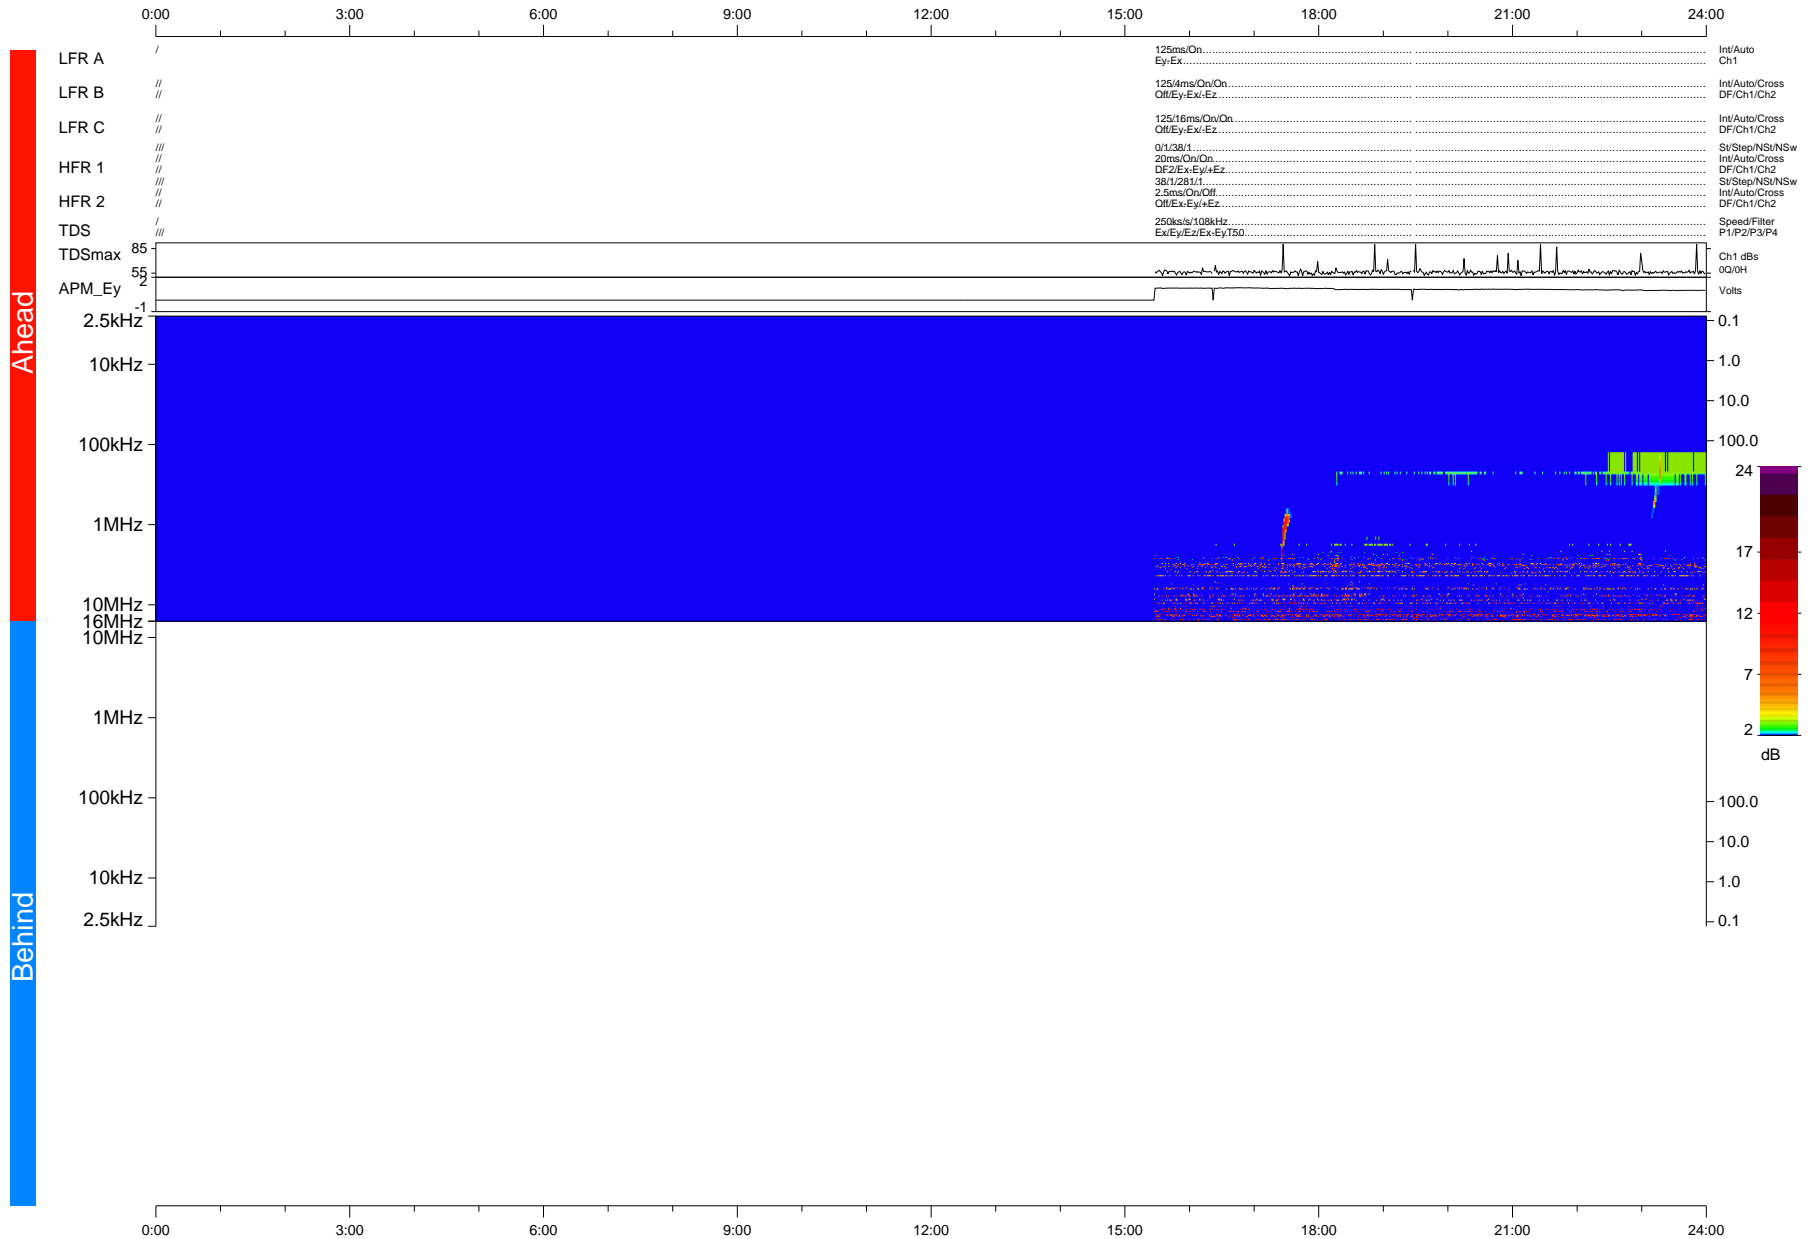

STEREO/WAVES Daily Summary - 11-Jul-2015 (DOY 192)

Ahead source file = swaves_ahead_2015_192_1_06.fin + beacon data (Recovery: 35.4% HK, 2% Pkts)

DPU up 3.8d, V412d16

Behind source file = swaves_ahead_2015_192_1_06.fin

DPU up 0.0d, Vd0
2016-02-25 11:56:02, TMIlib V943 dynspec V210