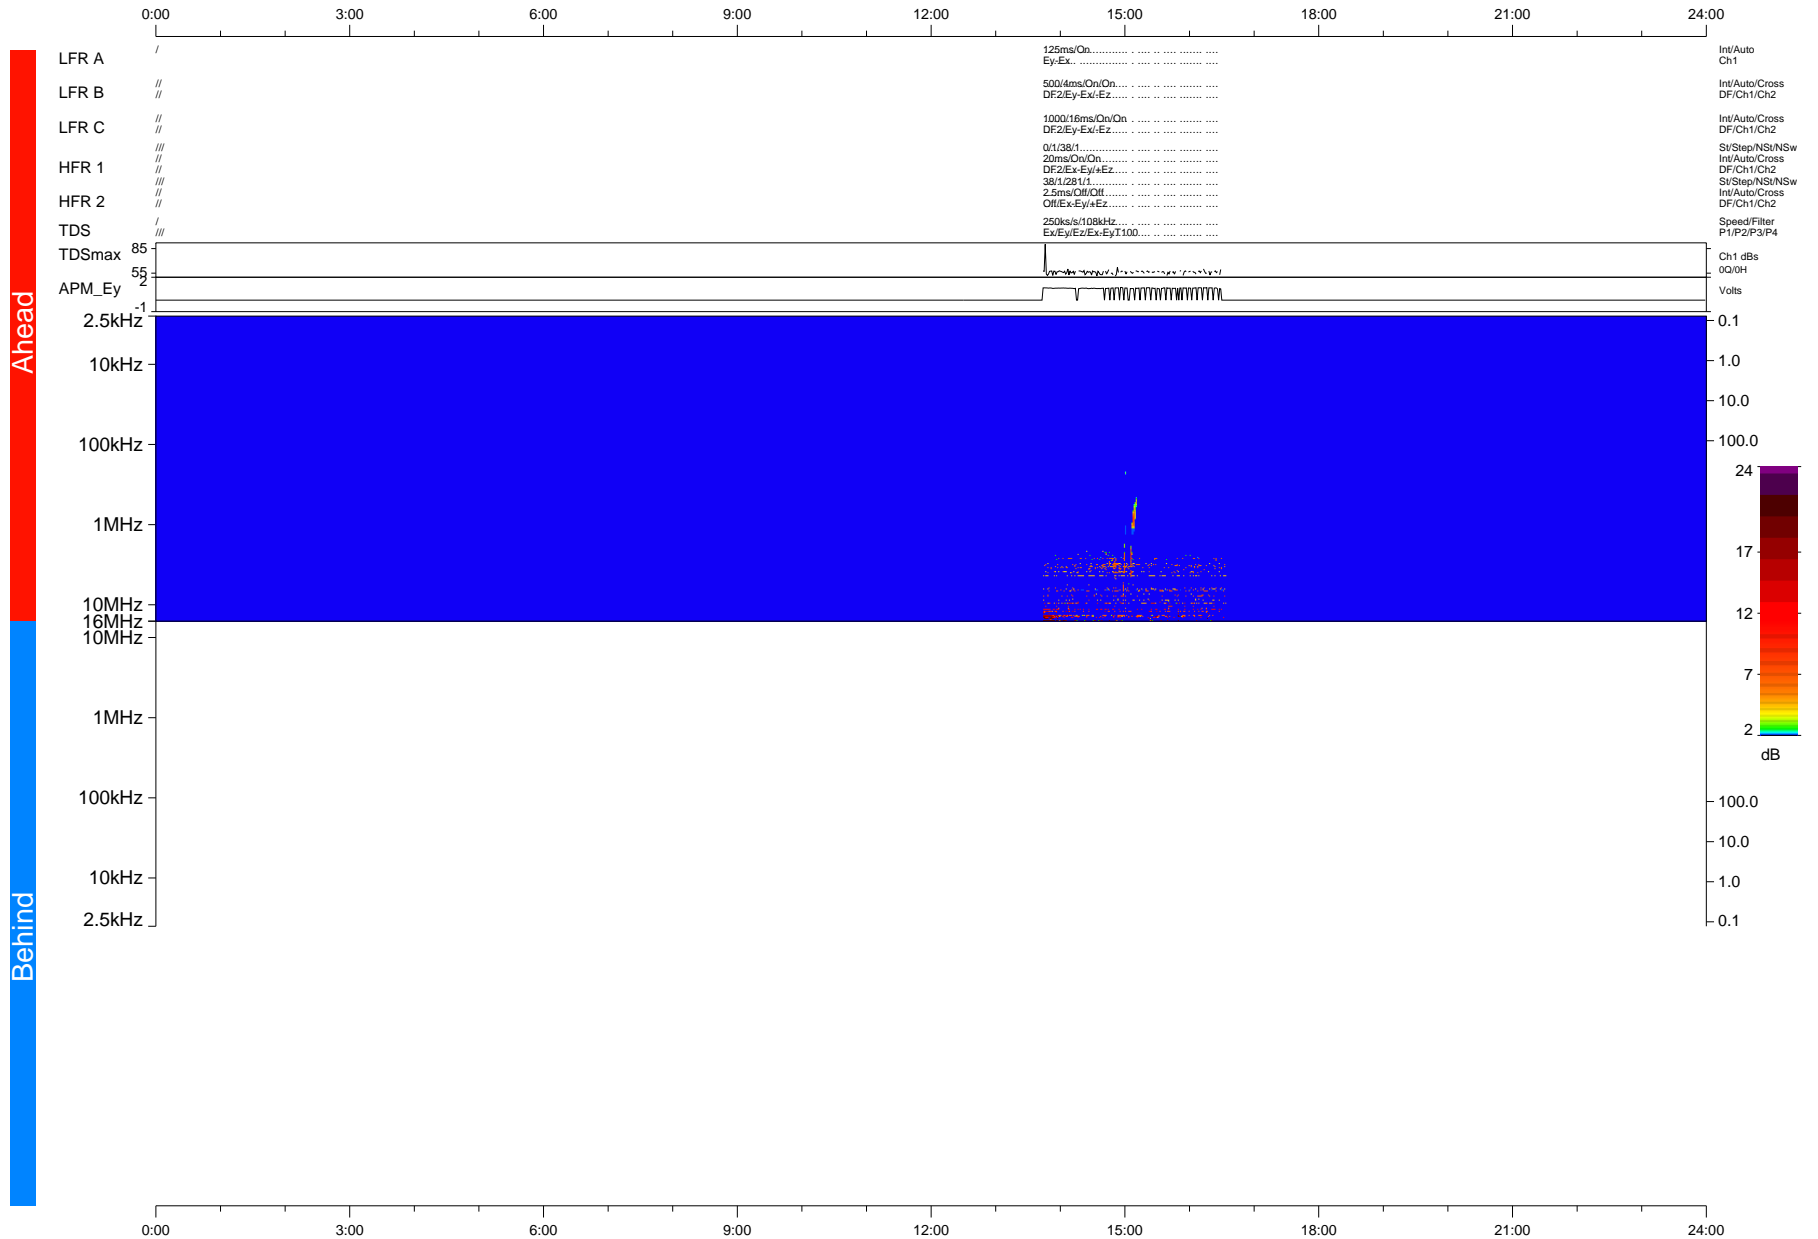

STEREO/WAVES Daily Summary - 01-Mar-2015 (DOY 060)

Ahead source file = swaves_ahead_2015_060_1_11.fin + beacon data (Recovery: 9.7% HK, 1% Pkts)

DPU up 233.4d, V412d26

Behind source file = swaves_ahead_2015_060_1_11.fin

DPU up 0.0d, Vd0
2016-02-26 19:45:14, TMlib V943 dynspec V210