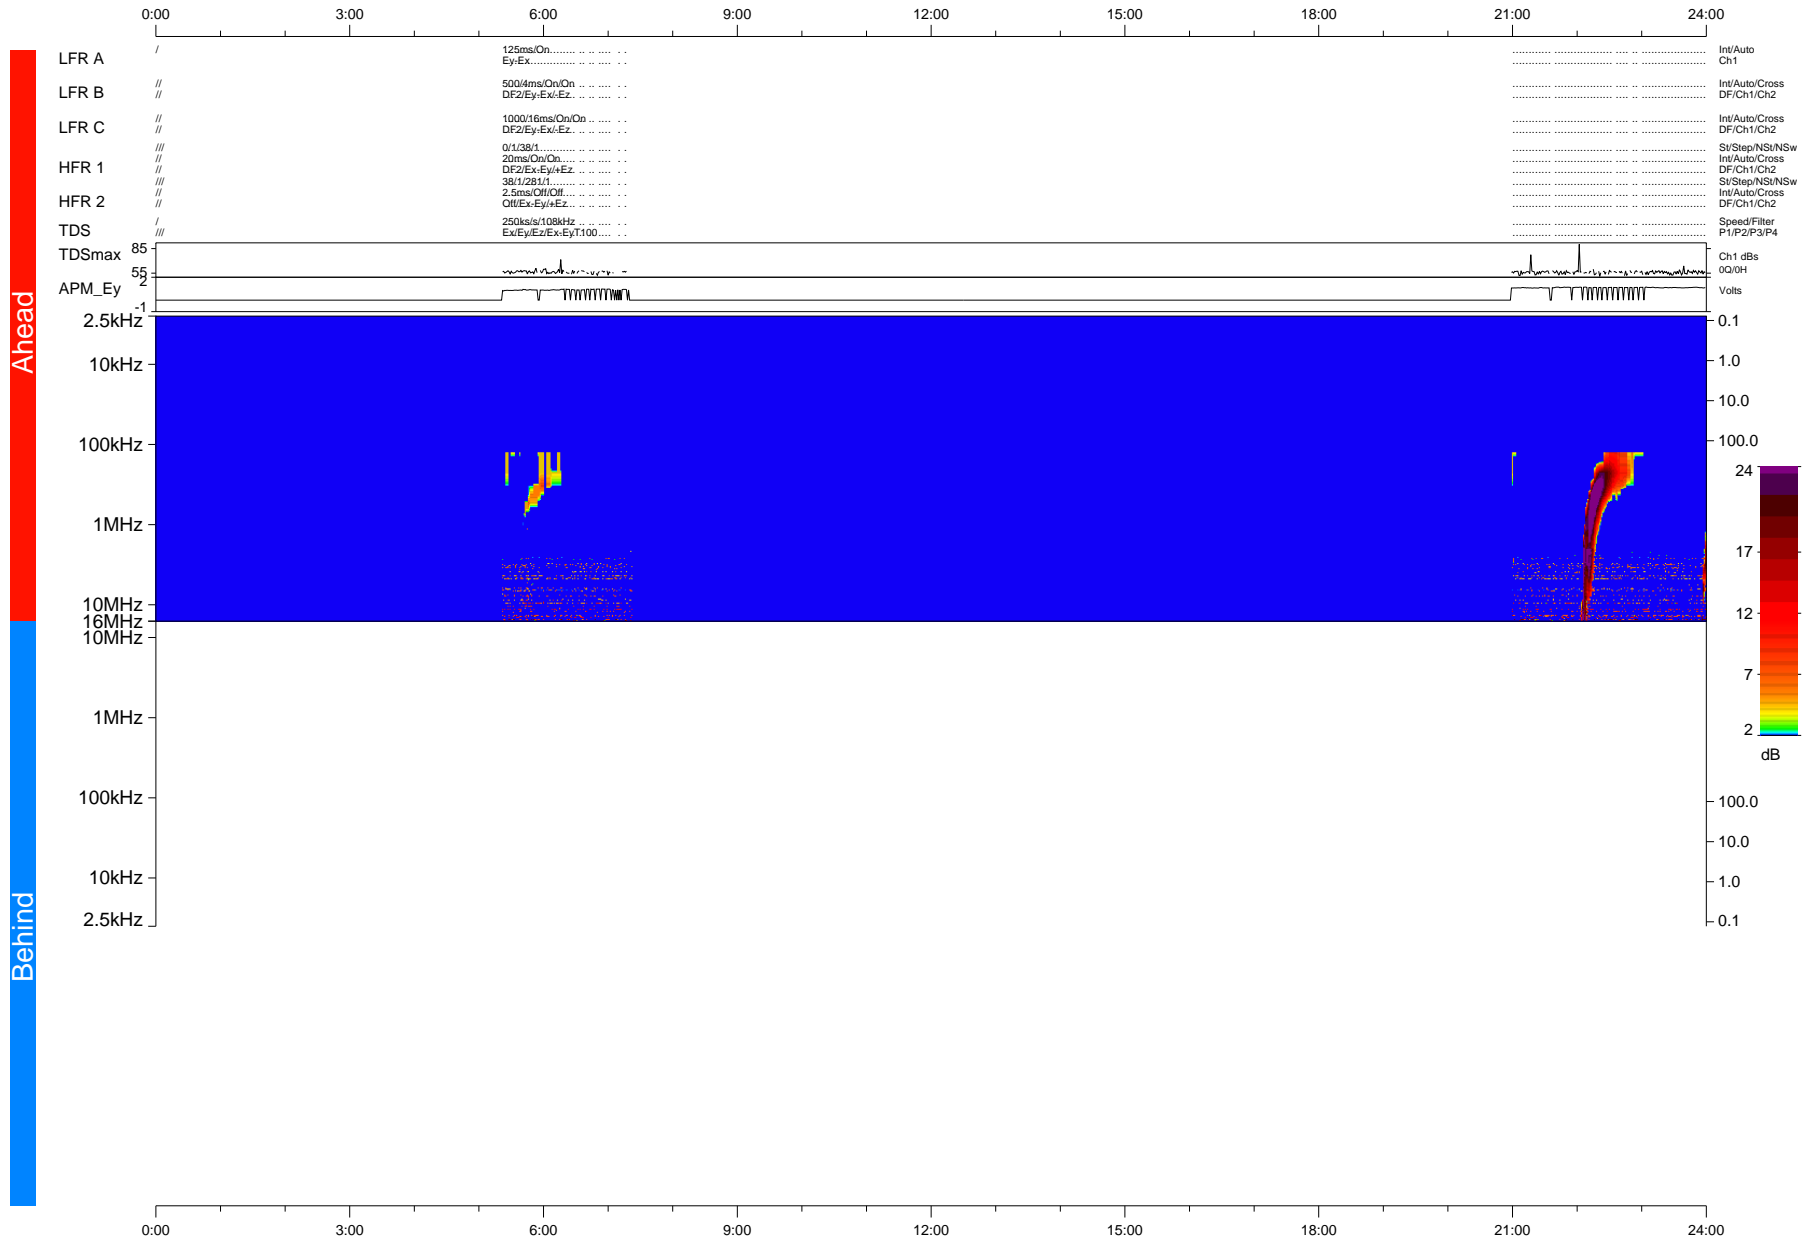

STEREO/WAVES Daily Summary - 27-Feb-2015 (DOY 058)

Ahead source file = swaves_ahead_2015_058_1_12.fin + beacon data (Recovery: 18.5% HK, 1% Pkts)

DPU up 231.7d, V412d26

Behind source file = swaves_ahead_2015_058_1_12.fin

DPU up 0.0d, Vd0
2016-02-26 19:44:32, TMlib V943 dynspec V210