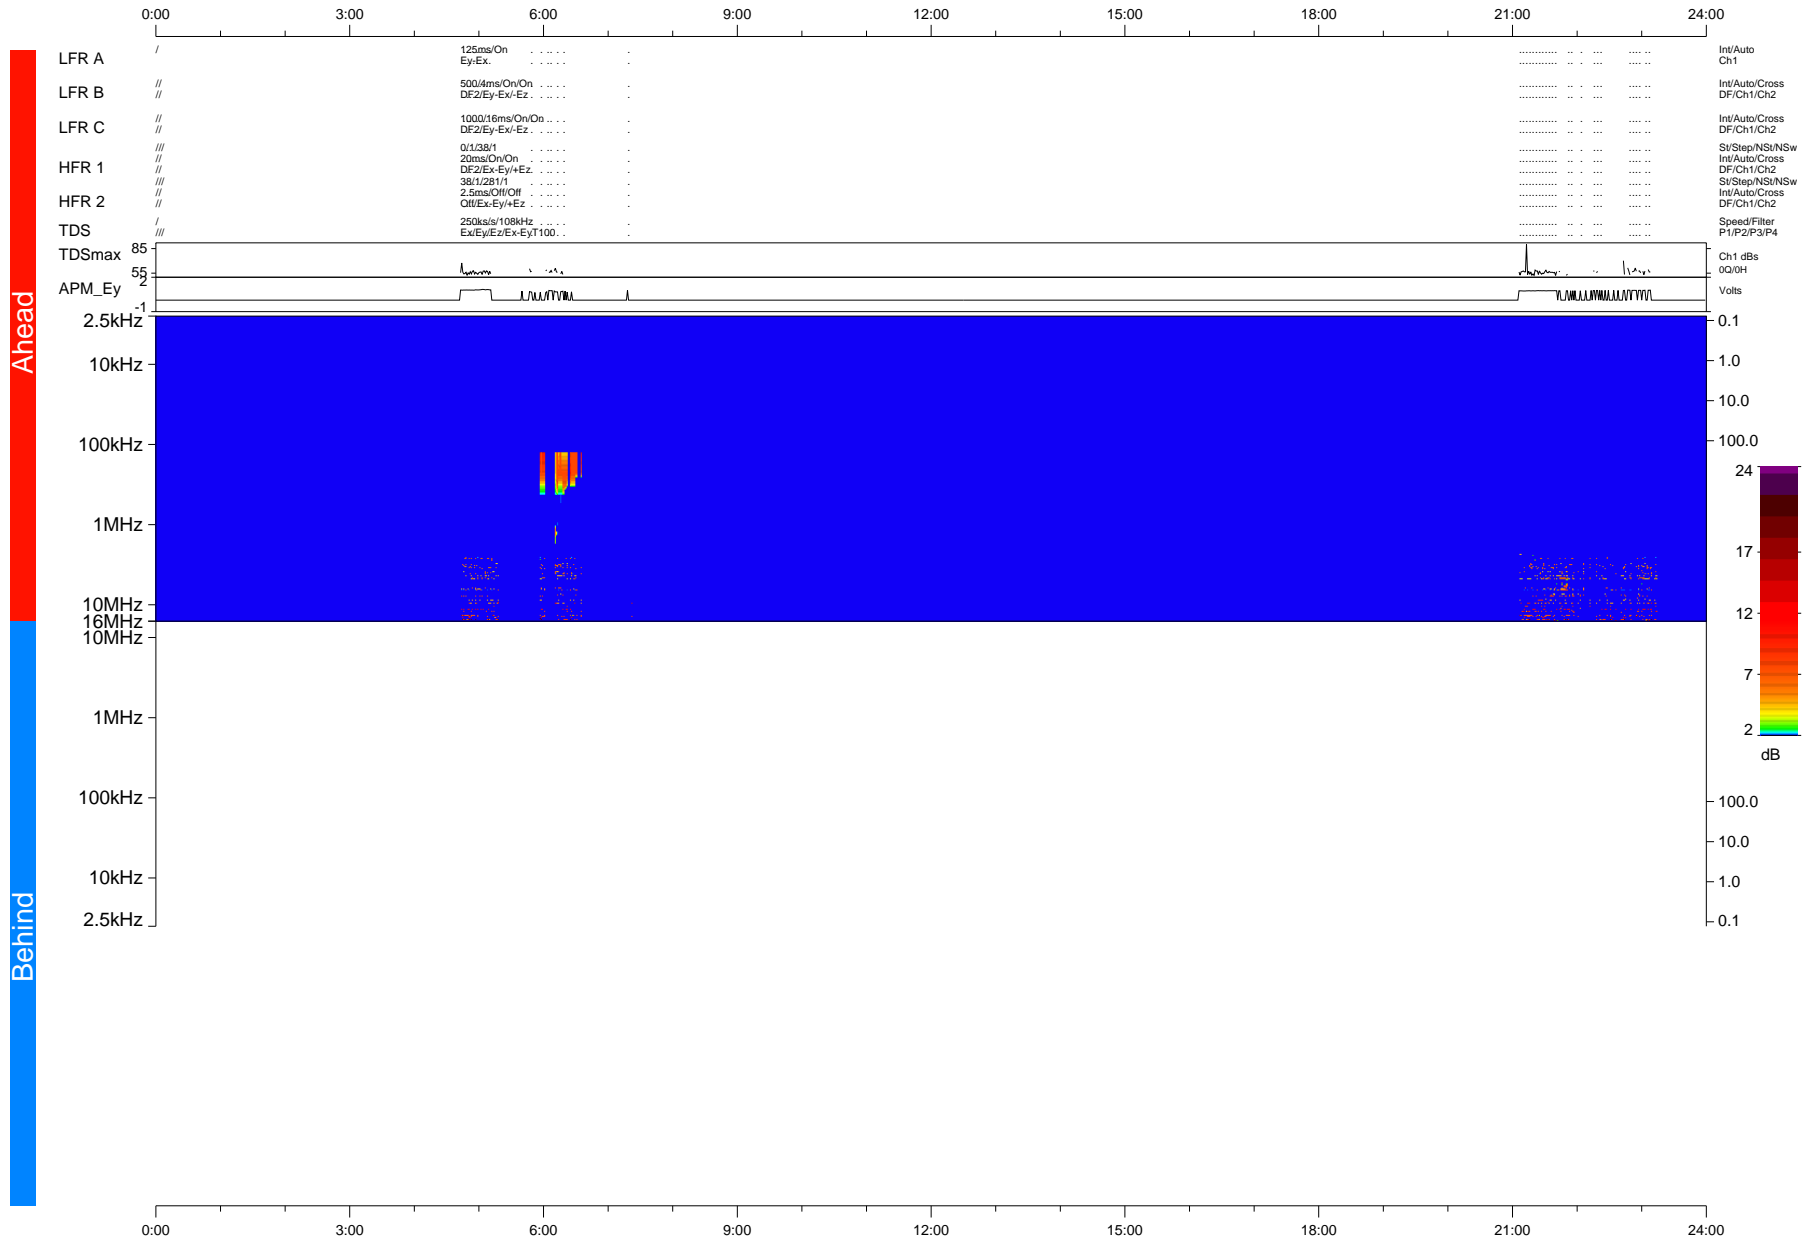

# STEREO/WAVES Daily Summary - 24-Feb-2015 (DOY 055)

Ahead source file = swaves\_ahead\_2015\_055\_1\_12.fin + beacon data (Recovery: 8.8% HK, 1% Pkts)

DPU up 228.6d, V412d26

Behind source file = swaves\_ahead\_2015\_055\_1\_12.fin

DPU up 0.0d, Vd0  
2016-02-26 19:43:28, TMlib V943 dynspec V210