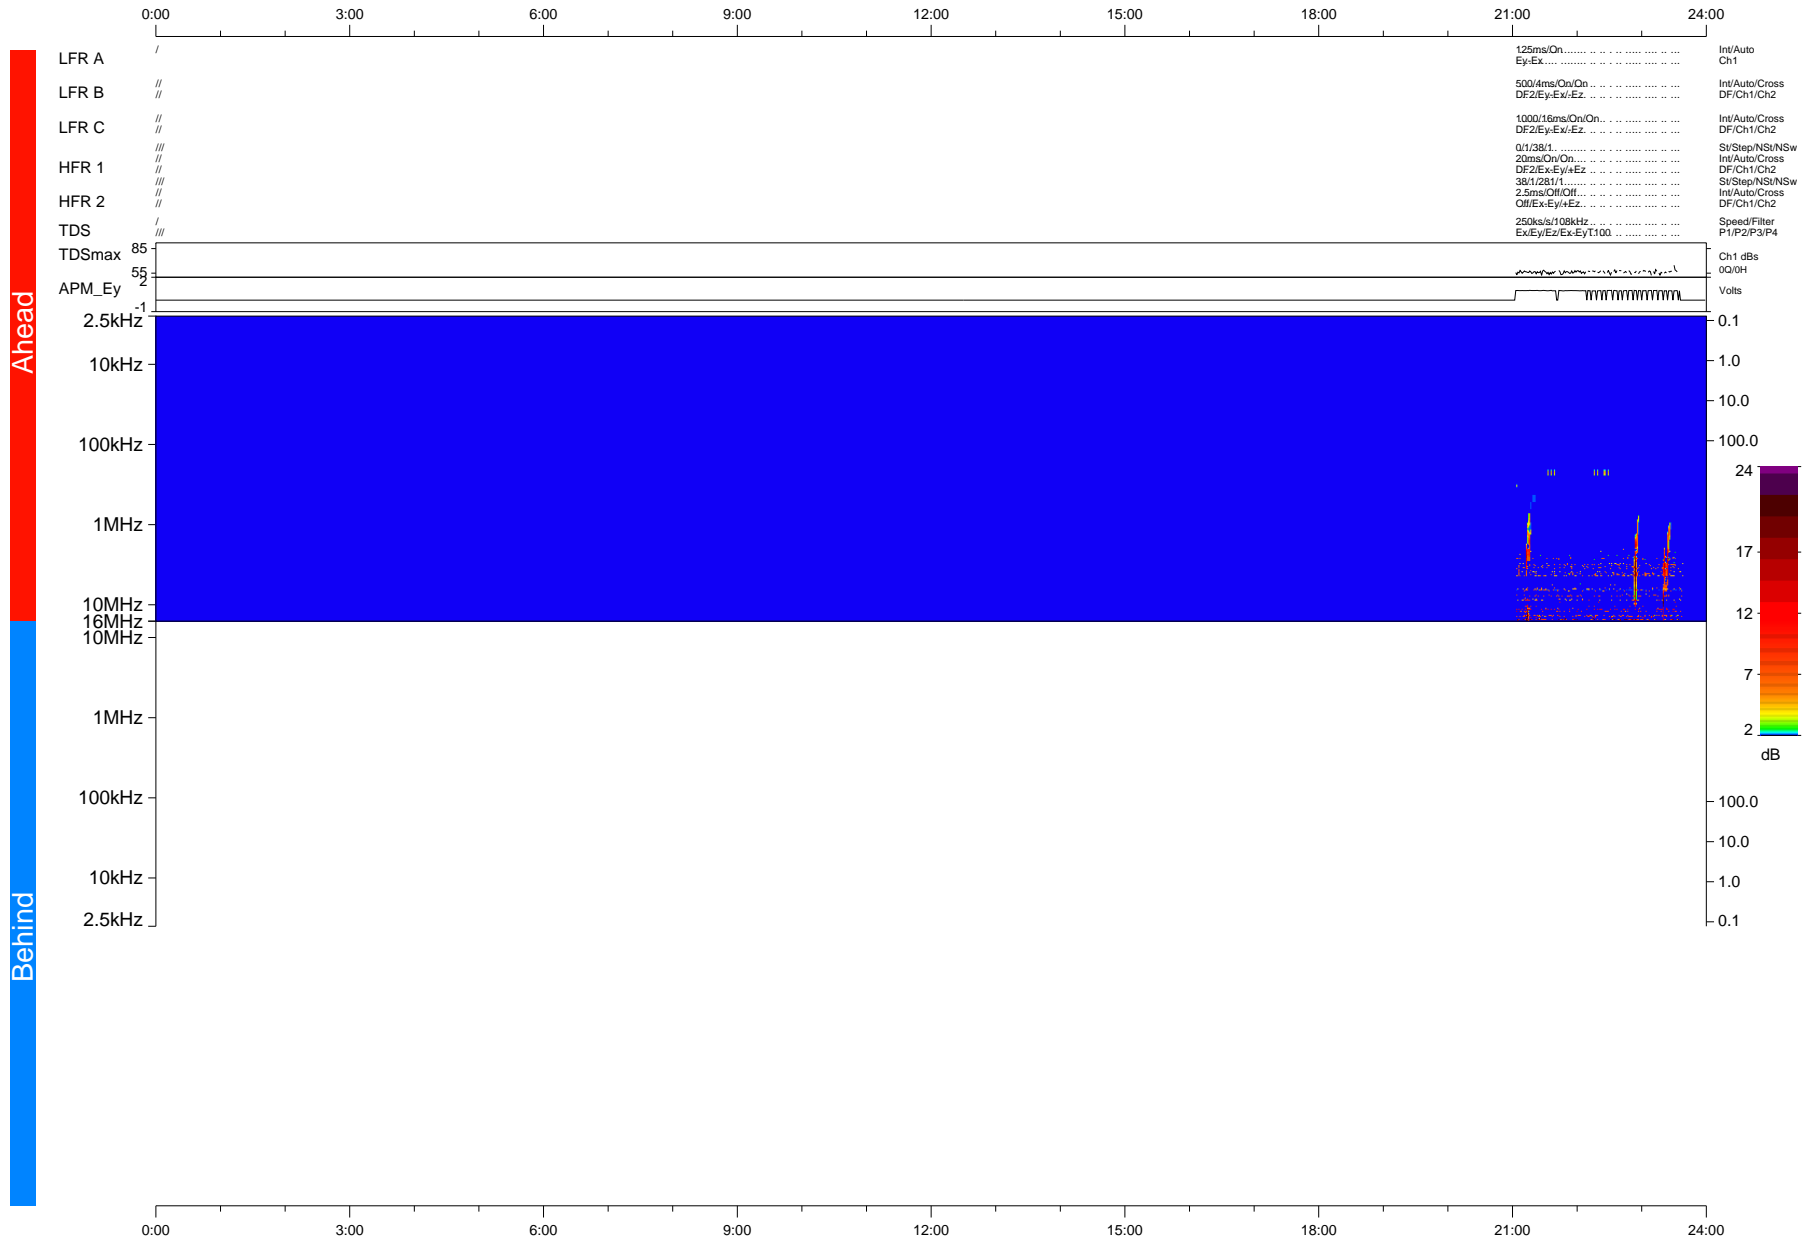

STEREO/WAVES Daily Summary - 21-Feb-2015 (DOY 052)

Ahead source file = swaves_ahead_2015_052_1_12.fin + beacon data (Recovery: 9.2% HK, 1% Pkts)

DPU up 225.7d, V412d26

Behind source file = swaves_ahead_2015_052_1_12.fin

DPU up 0.0d, Vd0
2016-02-26 19:42:33, TMlib V943 dynspec V210