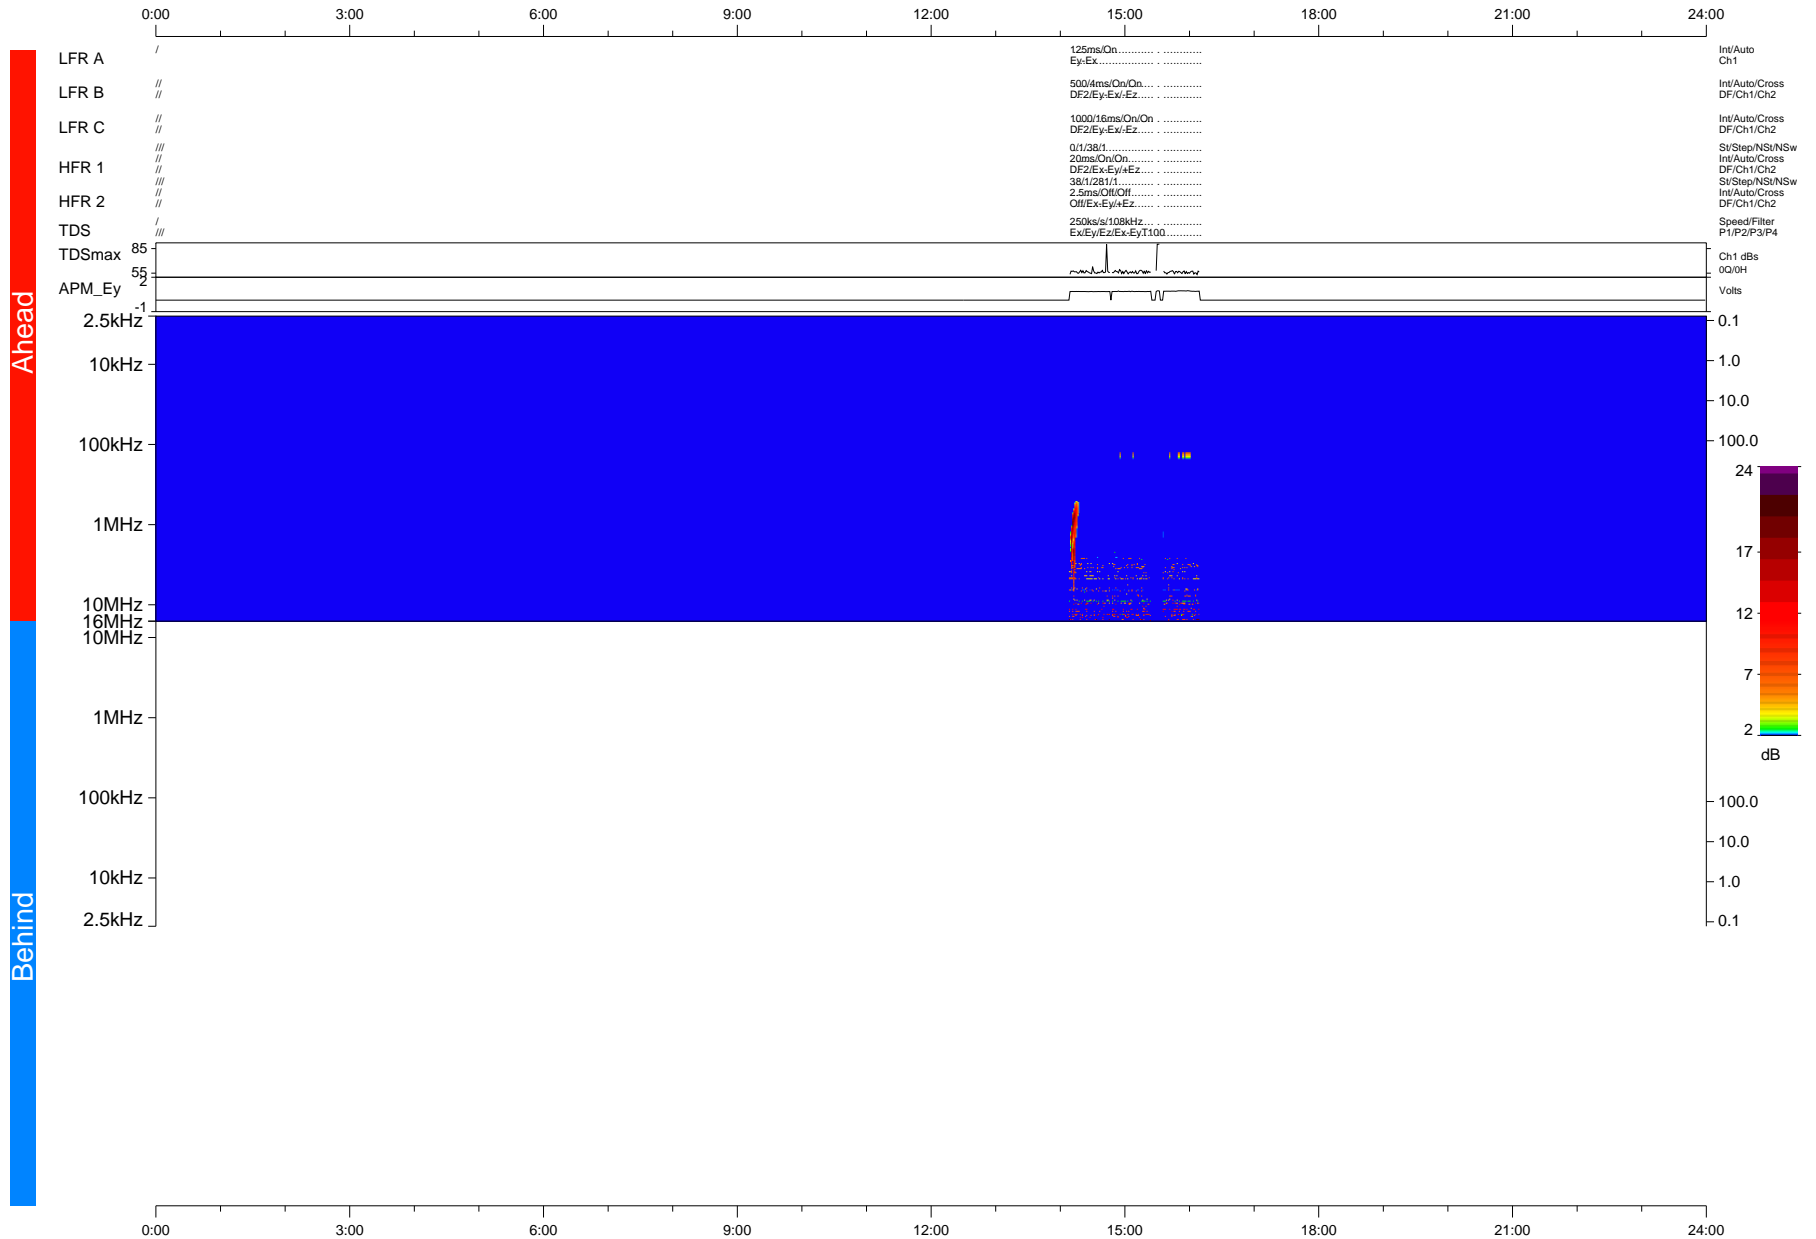

# STEREO/WAVES Daily Summary - 10-Feb-2015 (DOY 041)

Ahead source file = swaves\_ahead\_2015\_041\_1\_12.fin + beacon data (Recovery: 7.8% HK, 1% Pkts)

DPU up 214.4d, V412d26

Behind source file = swaves\_ahead\_2015\_041\_1\_12.fin

DPU up 0.0d, Vd0  
2016-02-26 19:38:38, TMlib V943 dynspec V210