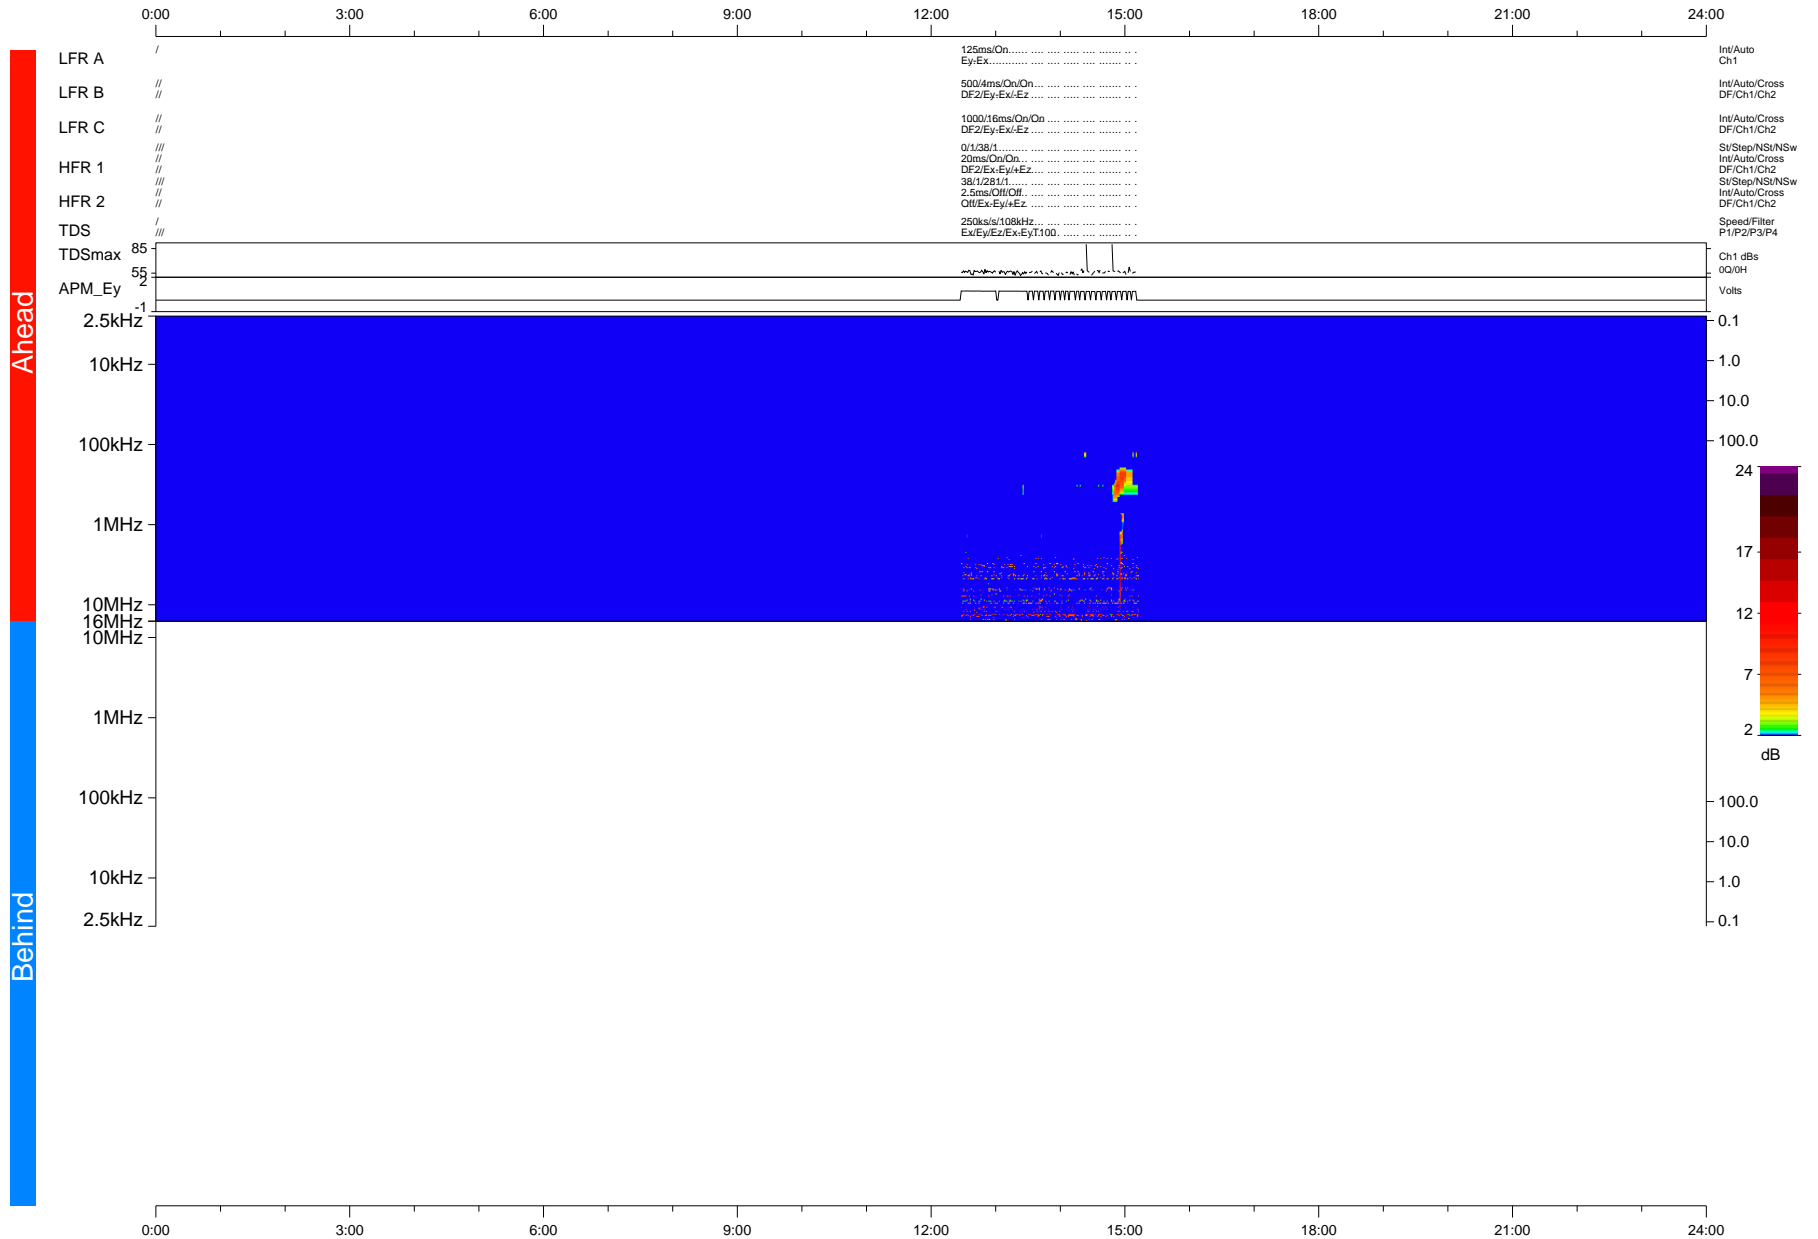

STEREO/WAVES Daily Summary - 09-Feb-2015 (DOY 040)

Ahead source file = swaves_ahead_2015_040_1_12.fin + beacon data (Recovery: 9.7% HK, 1% Pkts)

DPU up 213.3d, V412d26

Behind source file = swaves_ahead_2015_040_1_12.fin

DPU up 0.0d, V40
2016-02-26 19:38:18, TMlib V943 dynspec V210