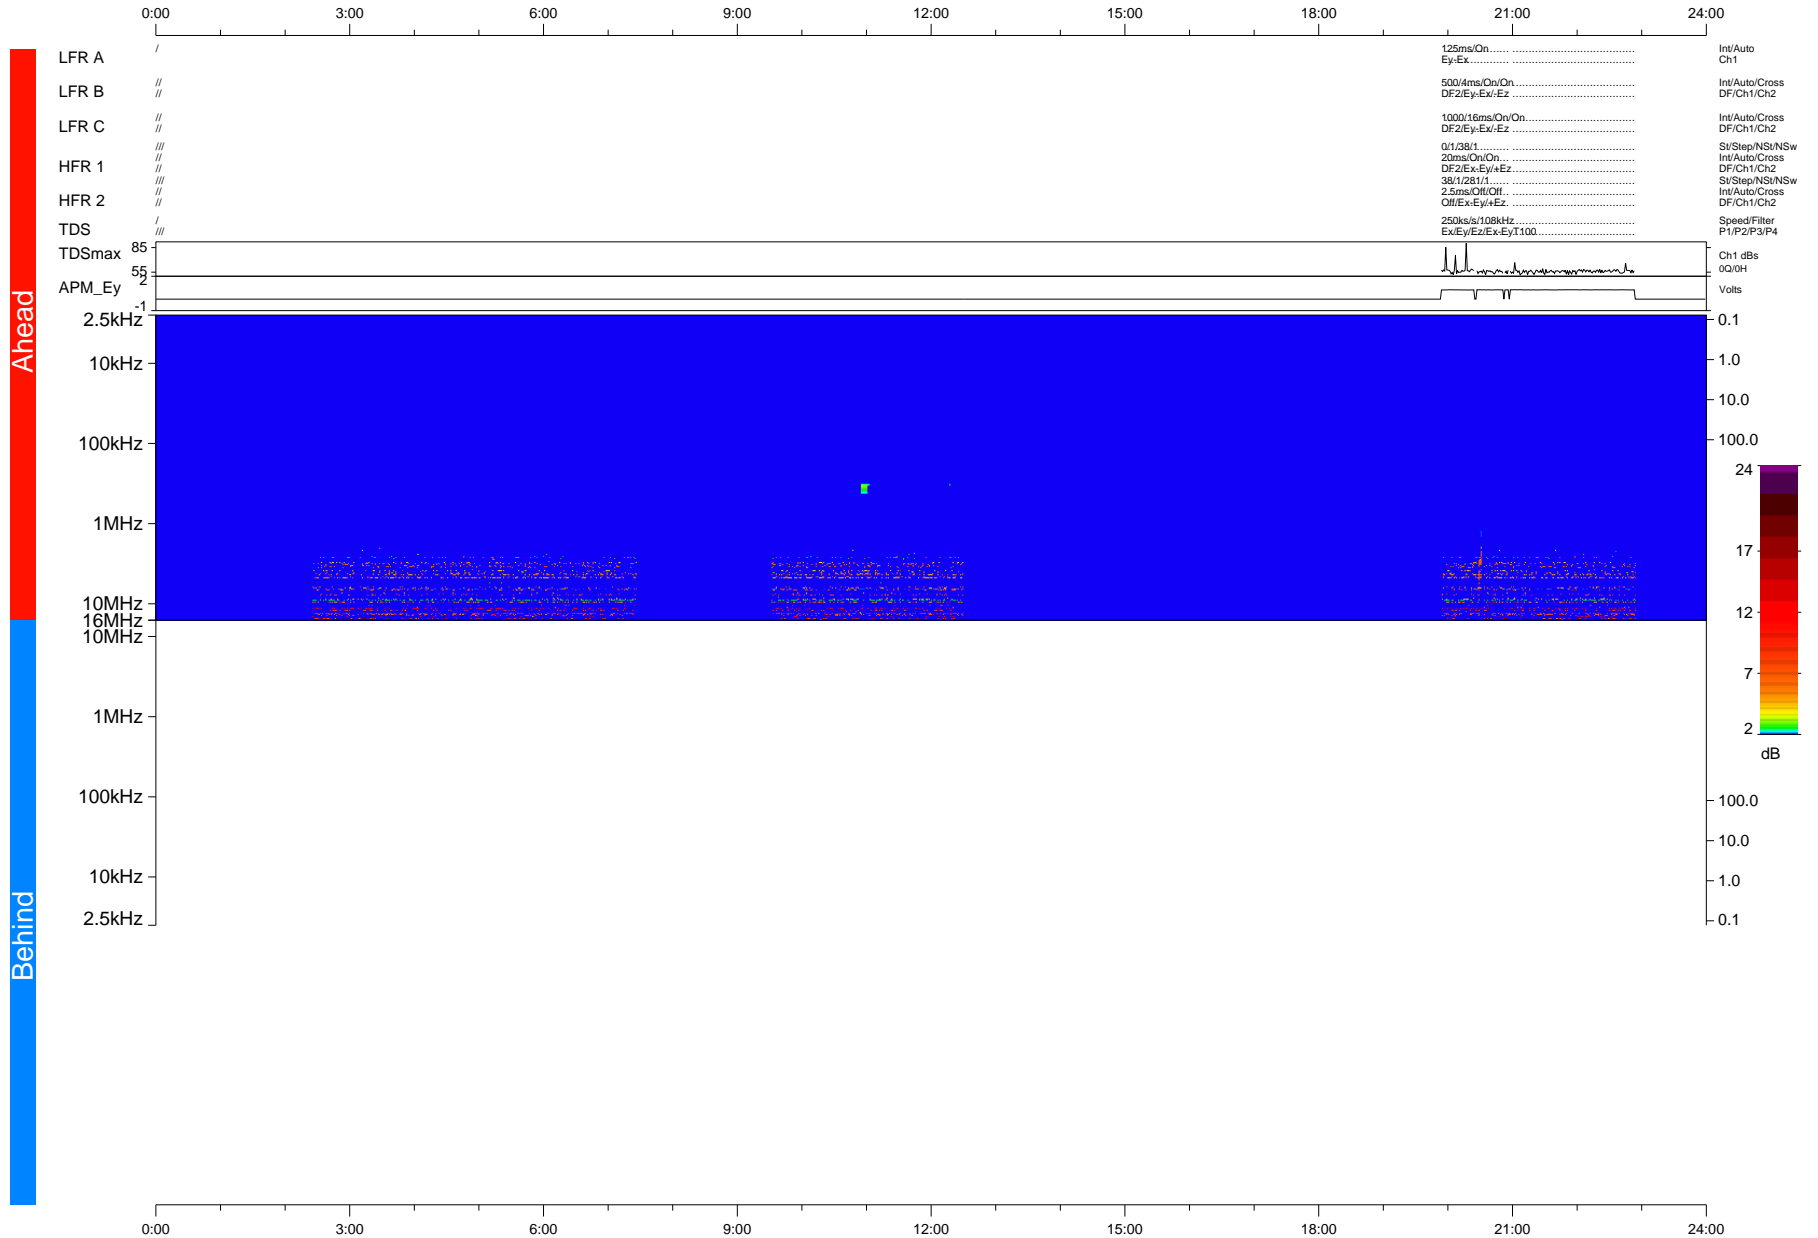

STEREO/WAVES Daily Summary - 31-Jan-2015 (DOY 031)

Ahead source file = swaves_ahead_2015_031_1_12.fin + beacon data (Recovery: 12.2% HK, 1% Pkts)

DPU up 204.6d, V412d26

Behind source file = swaves_ahead_2015_031_1_12.fin

DPU up 0.0d, Vd0
2016-02-26 19:35:13, TMlib V943 dynspec V210