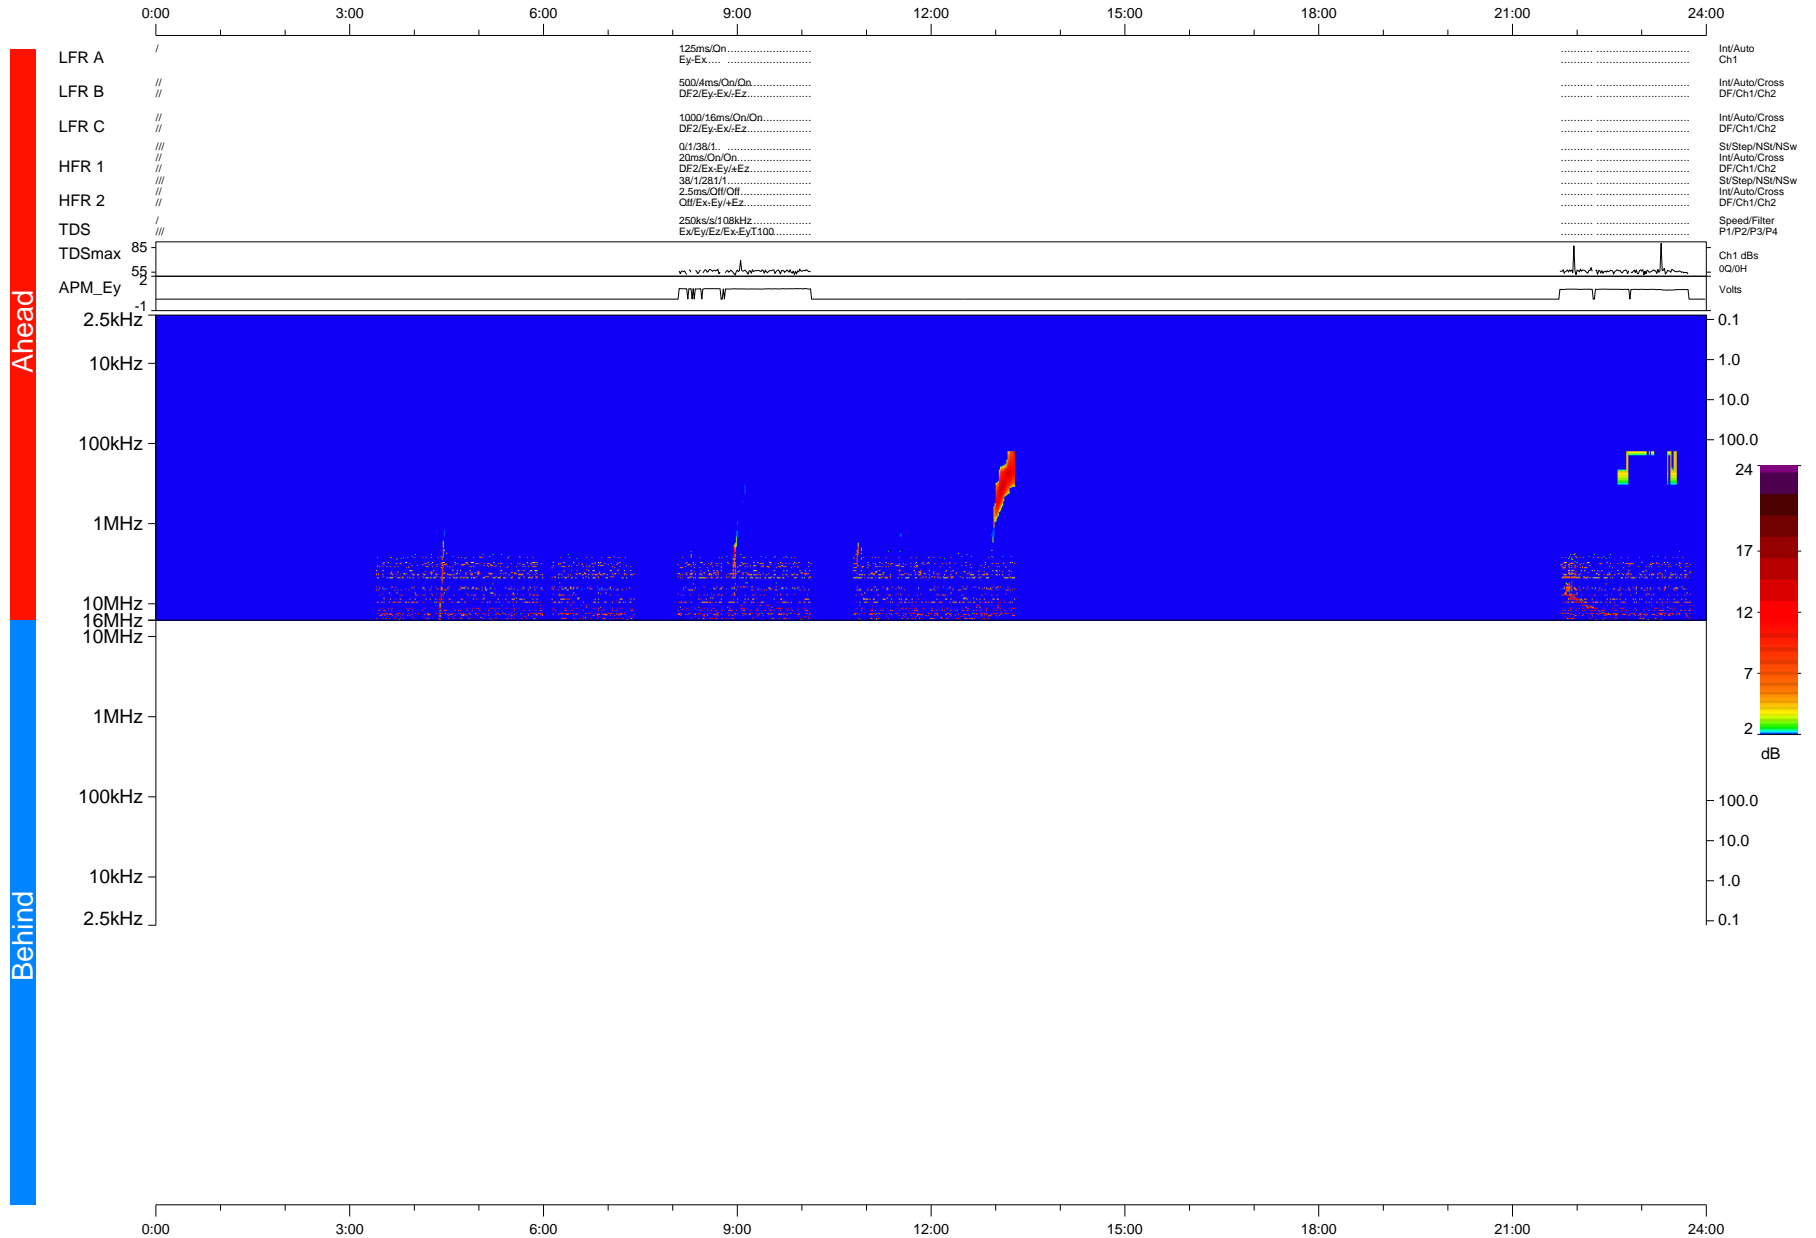

STEREO/WAVES Daily Summary - 30-Jan-2015 (DOY 030)

Ahead source file = swaves_ahead_2015_030_1_11.fin + beacon data (Recovery: 16.2% HK, 1% Pkts)

DPU up 203.7d, V412d26

Behind source file = swaves_ahead_2015_030_1_11.fin

DPU up 0.0d, Vd0
2016-02-26 19:34:48, TMlib V943 dynspec V210