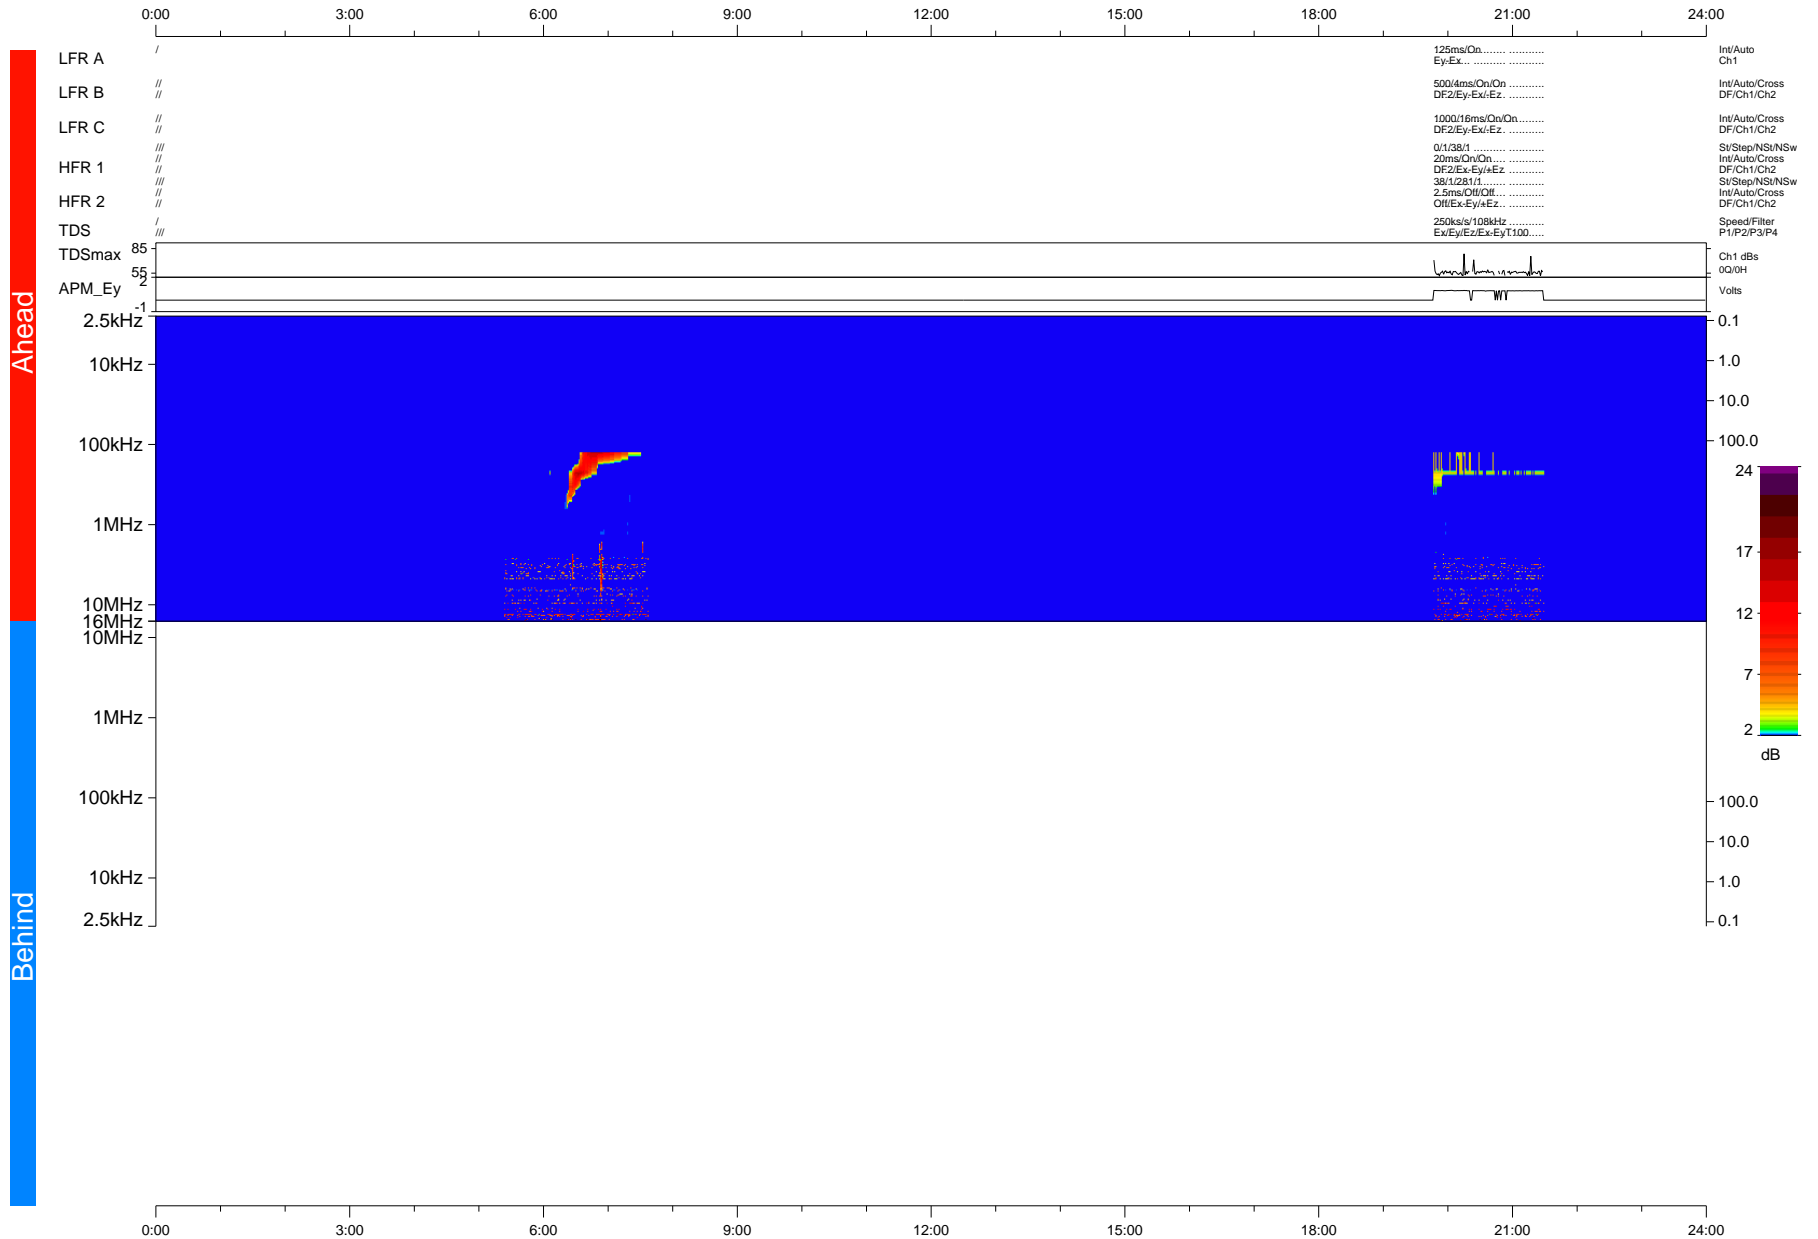

STEREO/WAVES Daily Summary - 28-Jan-2015 (DOY 028)

Ahead source file = swaves_ahead_2015_028_1_12.fin + beacon data (Recovery: 6.7% HK, 1% Pkts)

DPU up 201.6d, V412d26

Behind source file = swaves_ahead_2015_028_1_12.fin

DPU up 0.0d, V40
2016-02-26 19:34:04, TMlib V943 dynspec V210