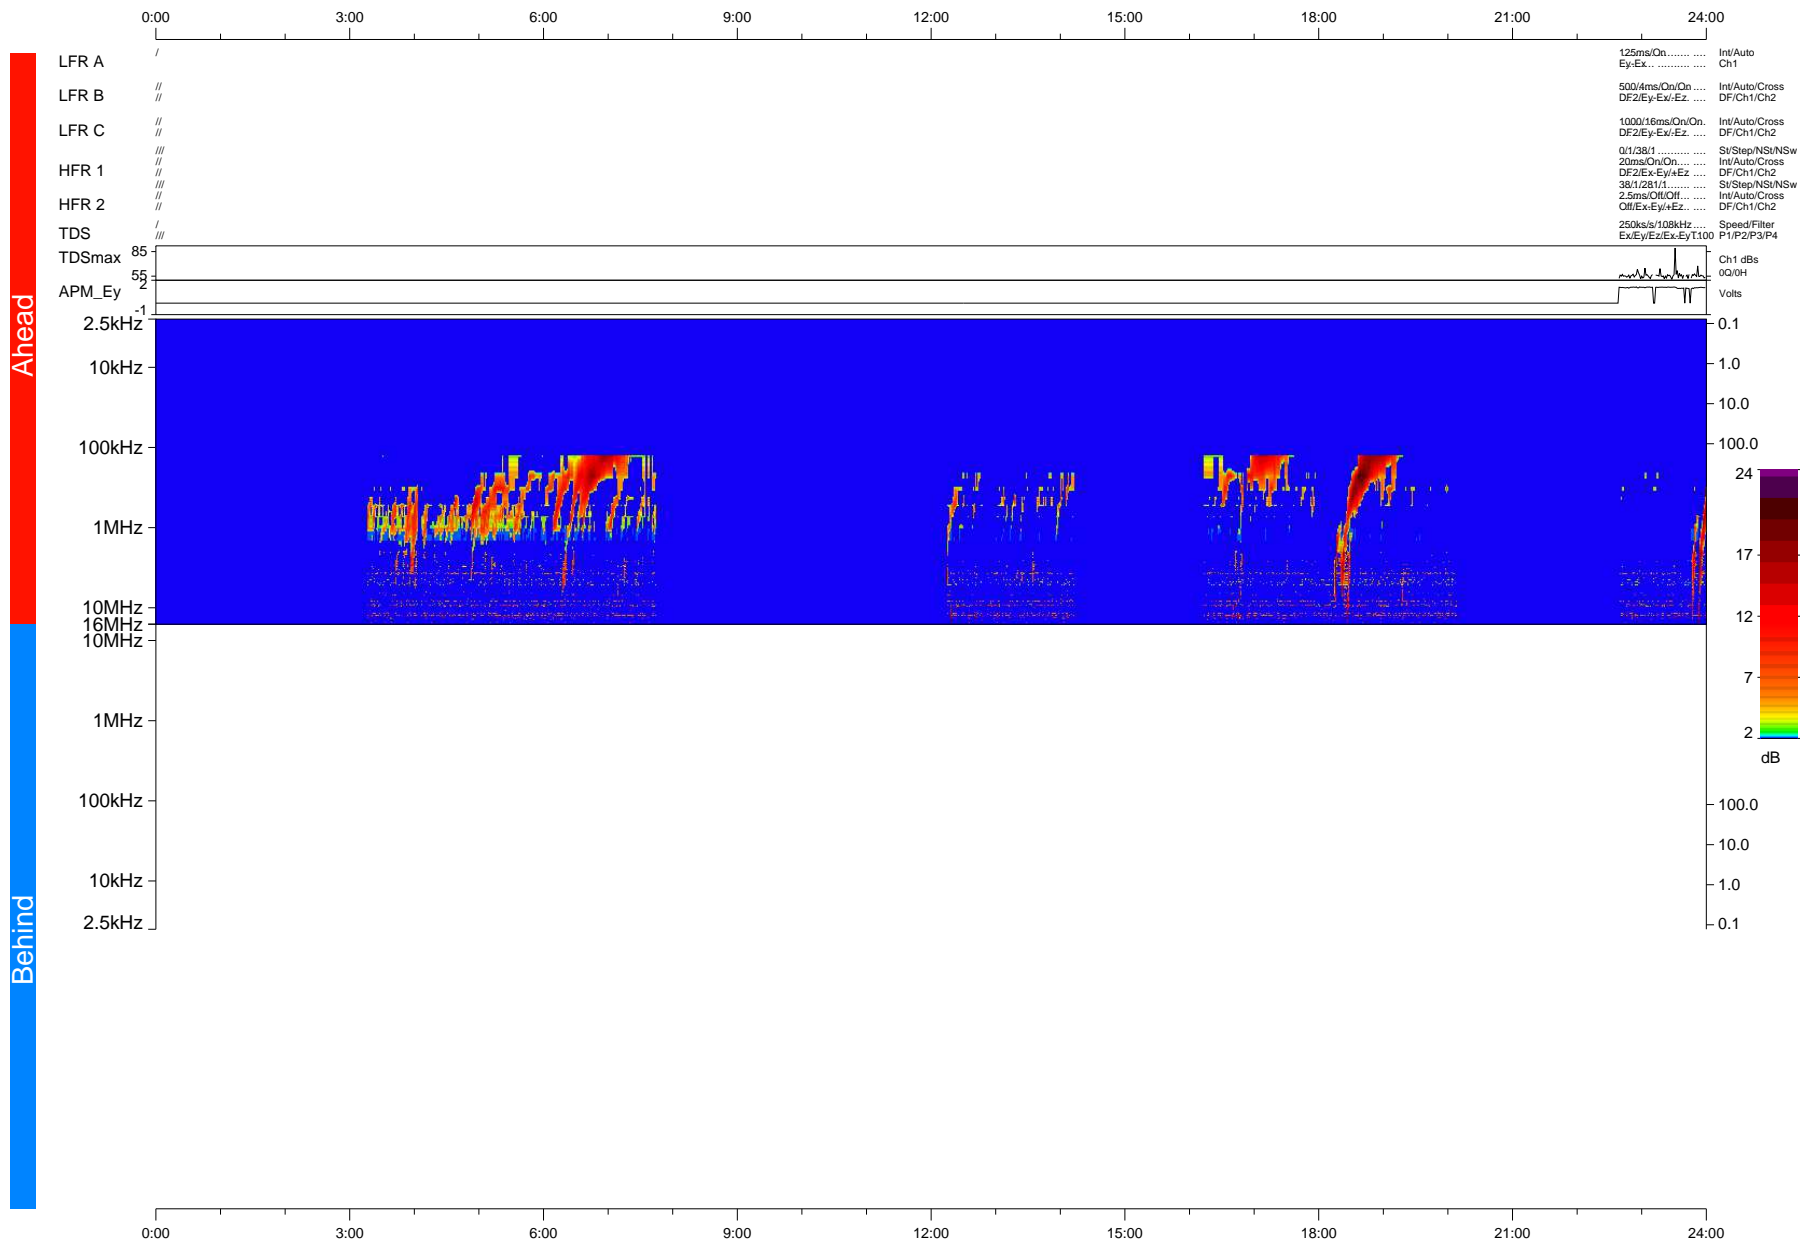

# STEREO/WAVES Daily Summary - 24-Jan-2015 (DOY 024)

Ahead source file = swaves\_ahead\_2015\_024\_1\_11.fin + beacon data (Recovery: 5.3% HK, 1% Pkts)

DPU up 197.7d, V412d26

Behind source file = swaves\_ahead\_2015\_024\_1\_11.fin

DPU up 0.0d, Vd0  
2016-02-26 19:32:36, TMlib V943 dynspec V210