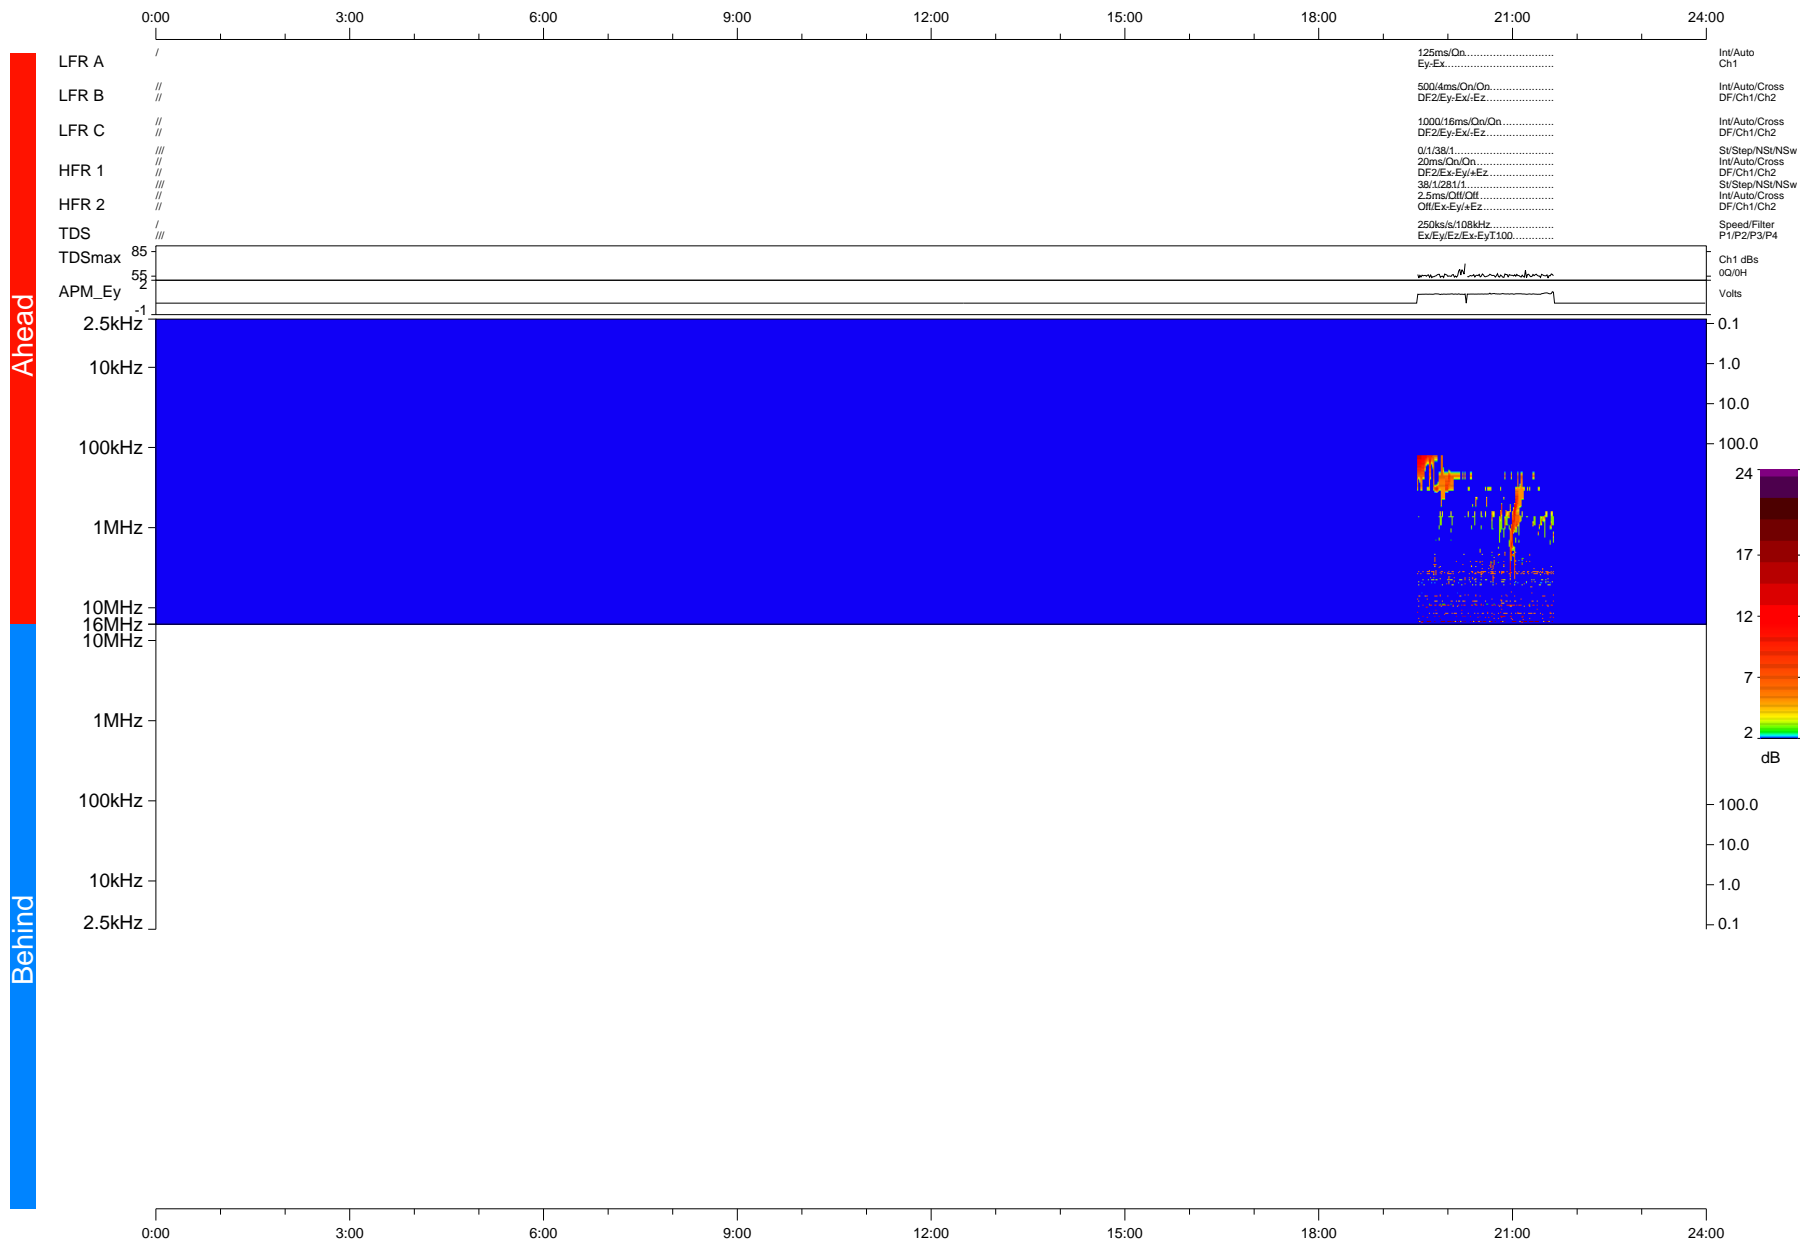

STEREO/WAVES Daily Summary - 23-Jan-2015 (DOY 023)

Ahead source file = swaves_ahead_2015_023_1_12.fin + beacon data (Recovery: 8.8% HK, 1% Pkts)

DPU up 196.6d, V412d26

Behind source file = swaves_ahead_2015_023_1_12.fin

DPU up 0.0d, Vd0
2016-02-26 19:32:17, TMIib V943 dynspec V210