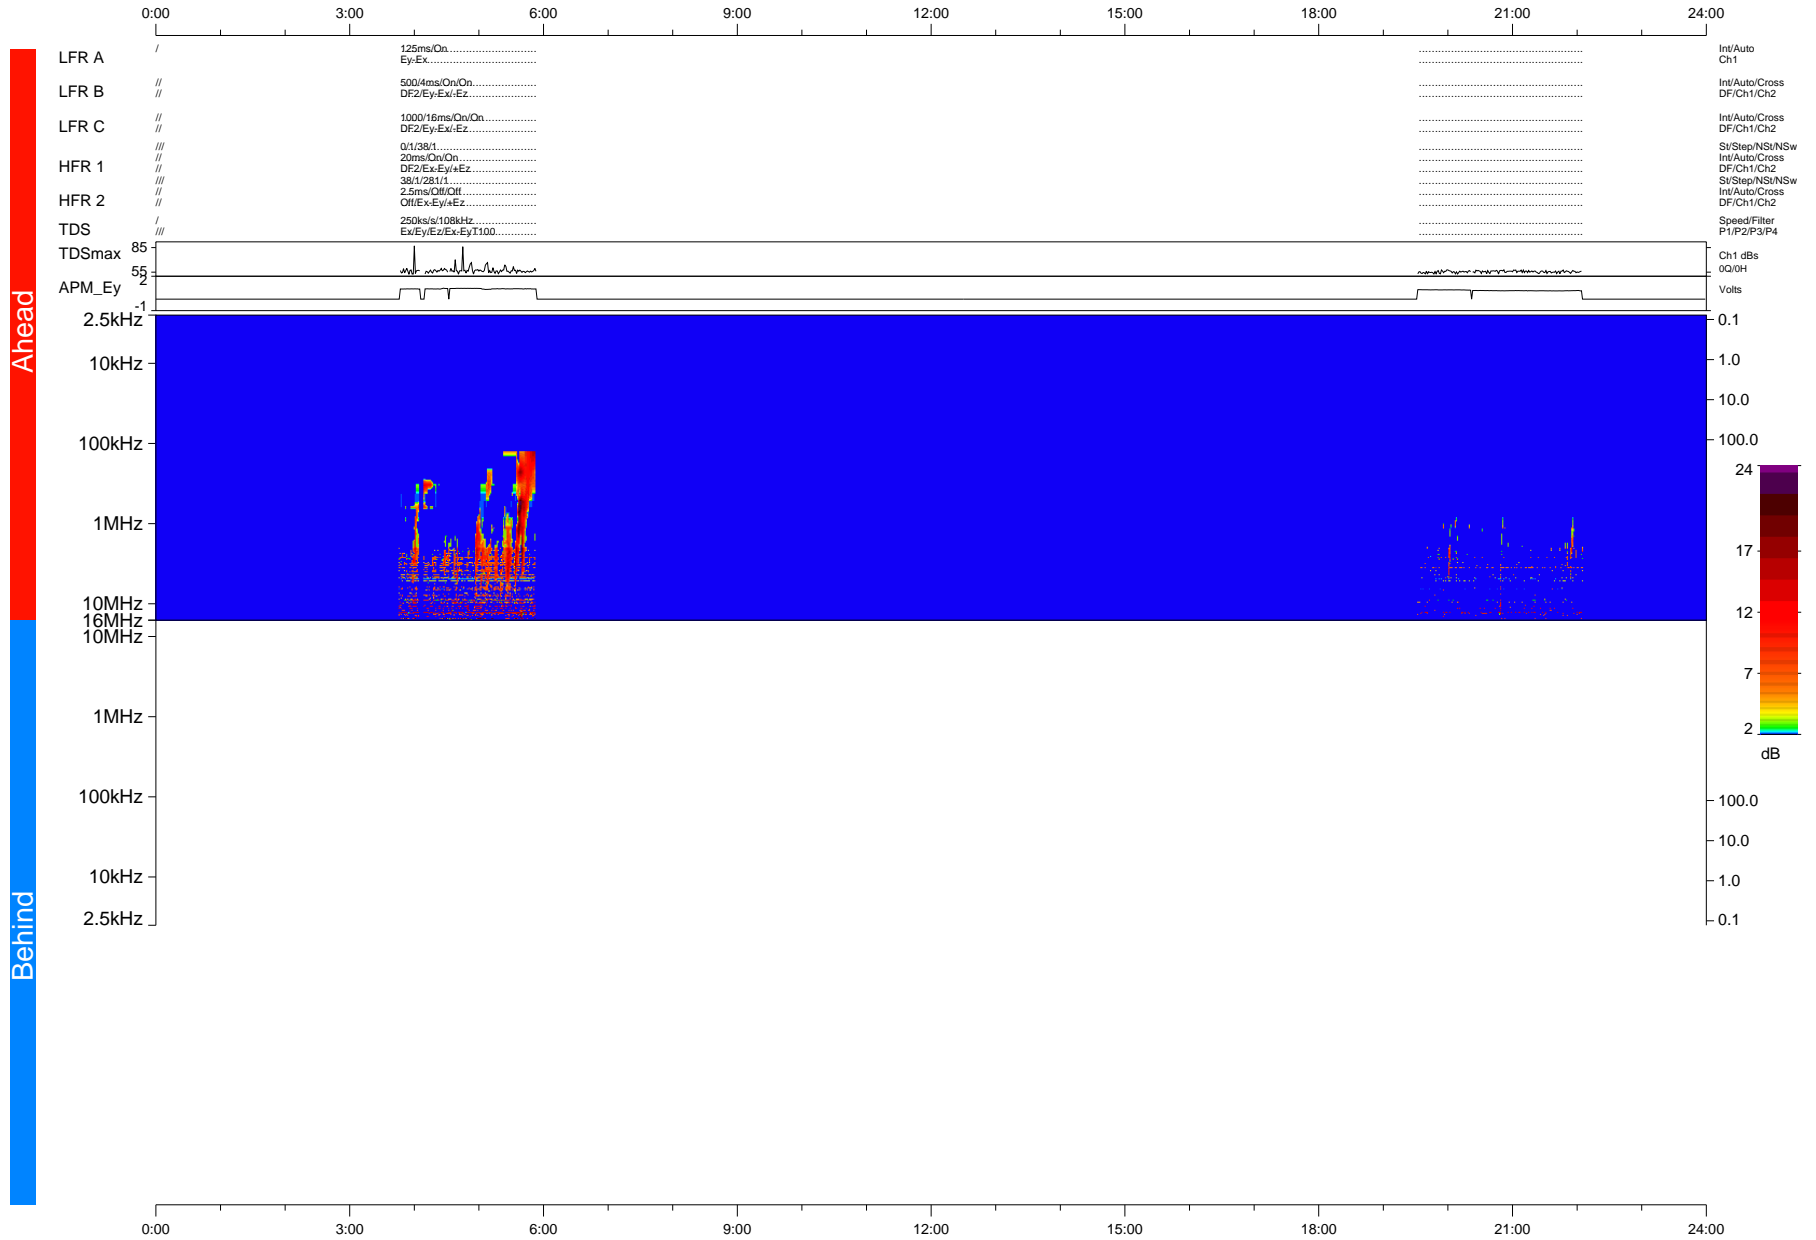

STEREO/WAVES Daily Summary - 21-Jan-2015 (DOY 021)

Ahead source file = swaves_ahead_2015_021_1_11.fin + beacon data (Recovery: 19.0% HK, 1% Pkts)

DPU up 194.6d, V412d26

Behind source file = swaves_ahead_2015_021_1_11.fin

DPU up 0.0d, Vd0
2016-02-26 19:31:34, TMlib V943 dynspec V210