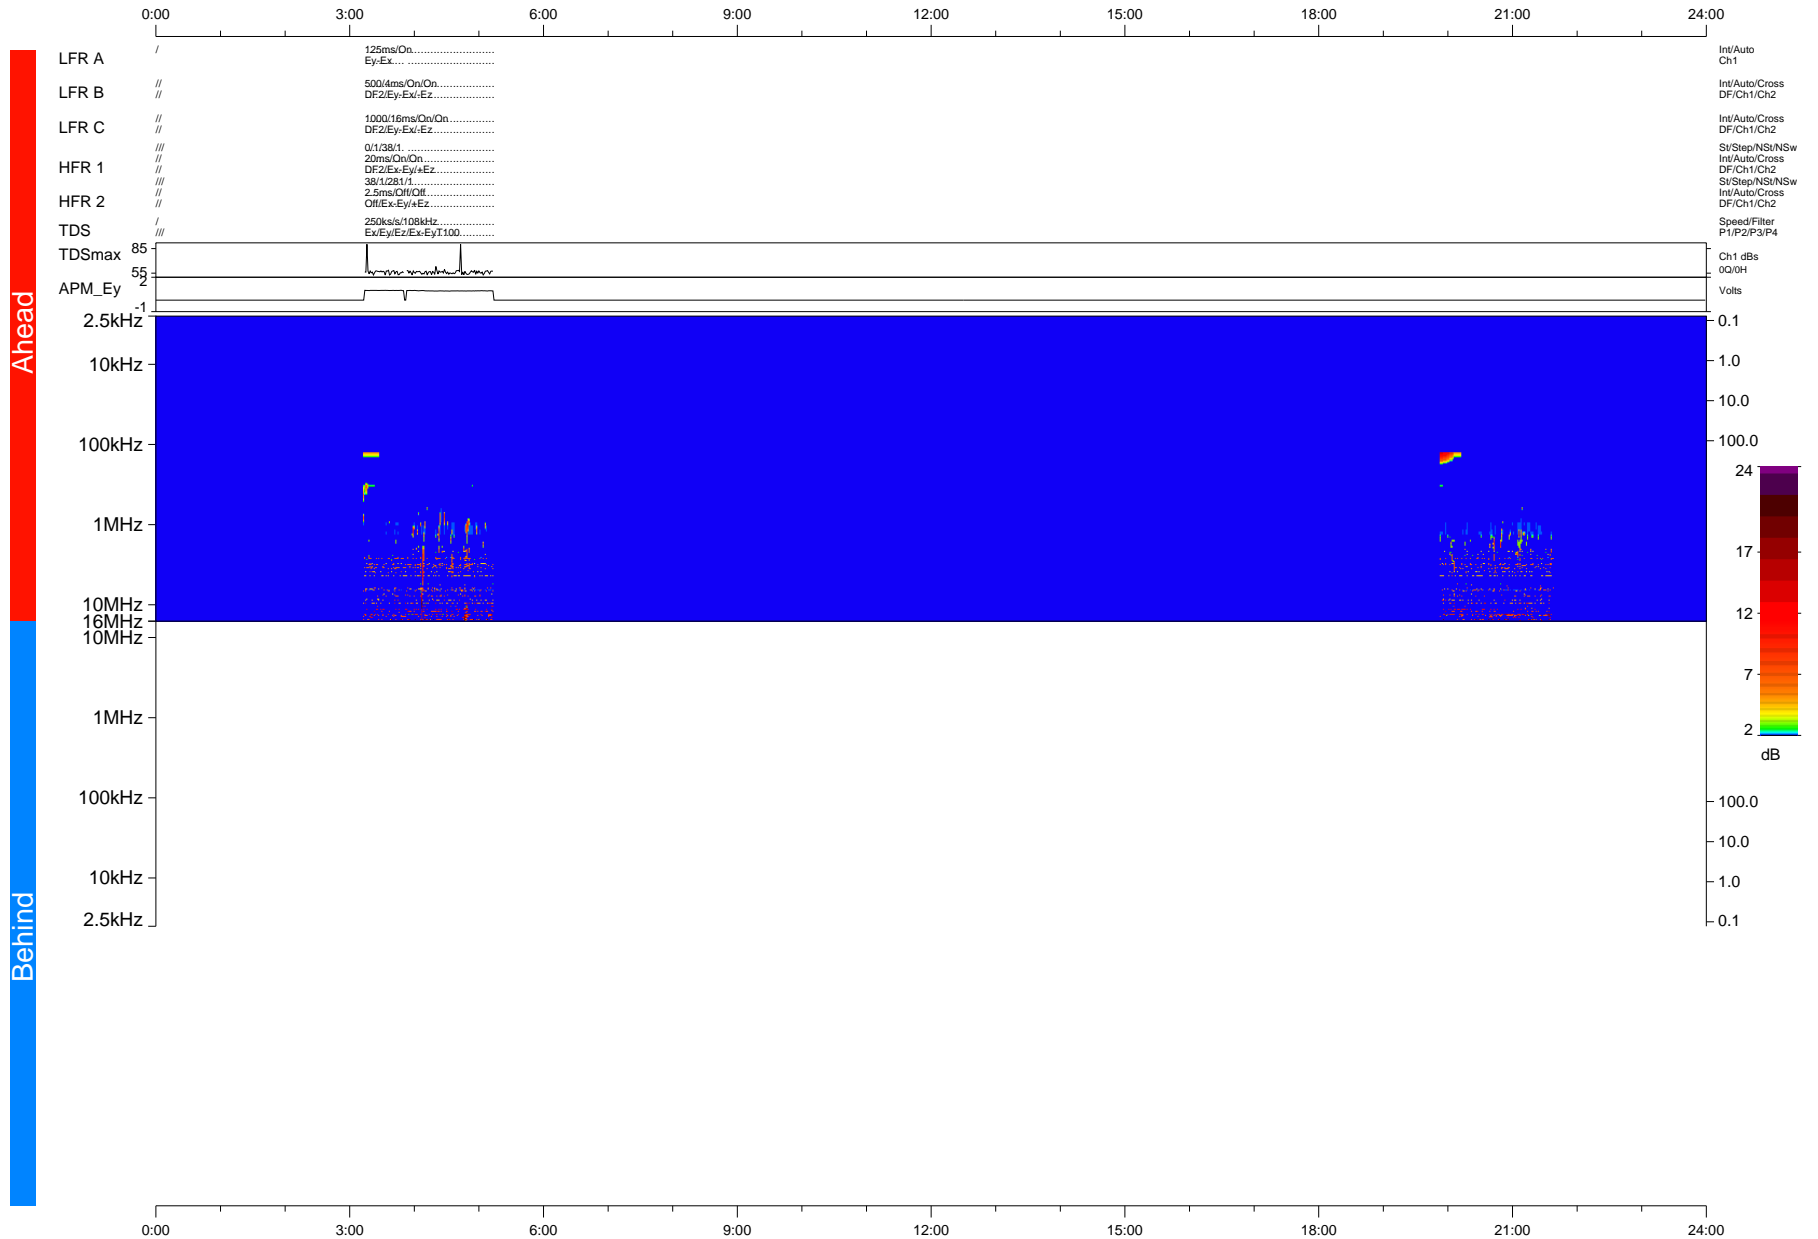

STEREO/WAVES Daily Summary - 20-Jan-2015 (DOY 020)

Ahead source file = swaves_ahead_2015_020_1_12.fin + beacon data (Recovery: 8.2% HK, 1% Pkts)

DPU up 192.9d, V412d26

Behind source file = swaves_ahead_2015_020_1_12.fin

DPU up 0.0d, V40
2016-02-26 19:31:02, TMlib V943 dynspec V210