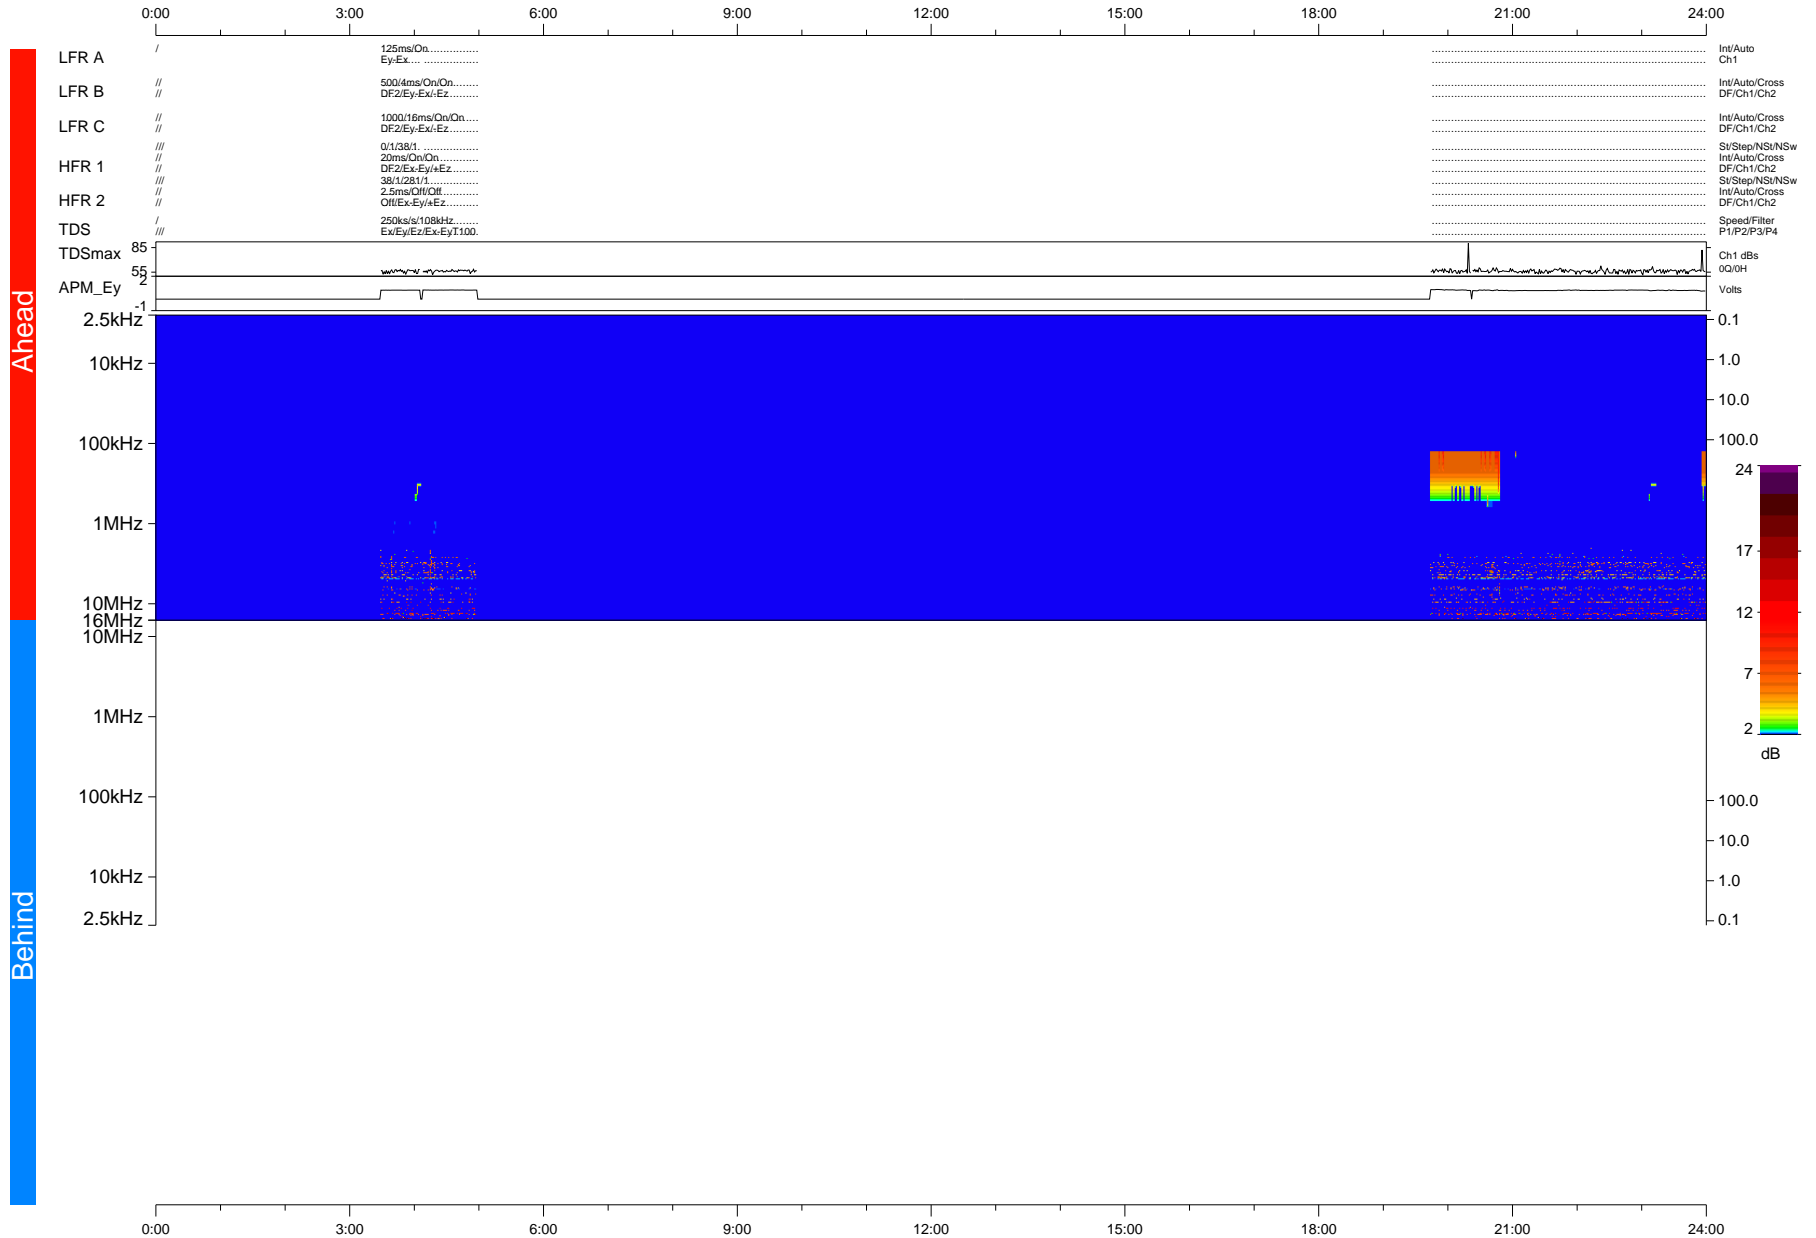

STEREO/WAVES Daily Summary - 16-Jan-2015 (DOY 016)

Ahead source file = swaves_ahead_2015_016_1_12.fin + beacon data (Recovery: 23.8% HK, 1% Pkts)

DPU up 189.7d, V412d26

Behind source file = swaves_ahead_2015_016_1_12.fin

DPU up 0.0d, Vd0
2016-02-26 19:29:03, TMlib V943 dynspec V210