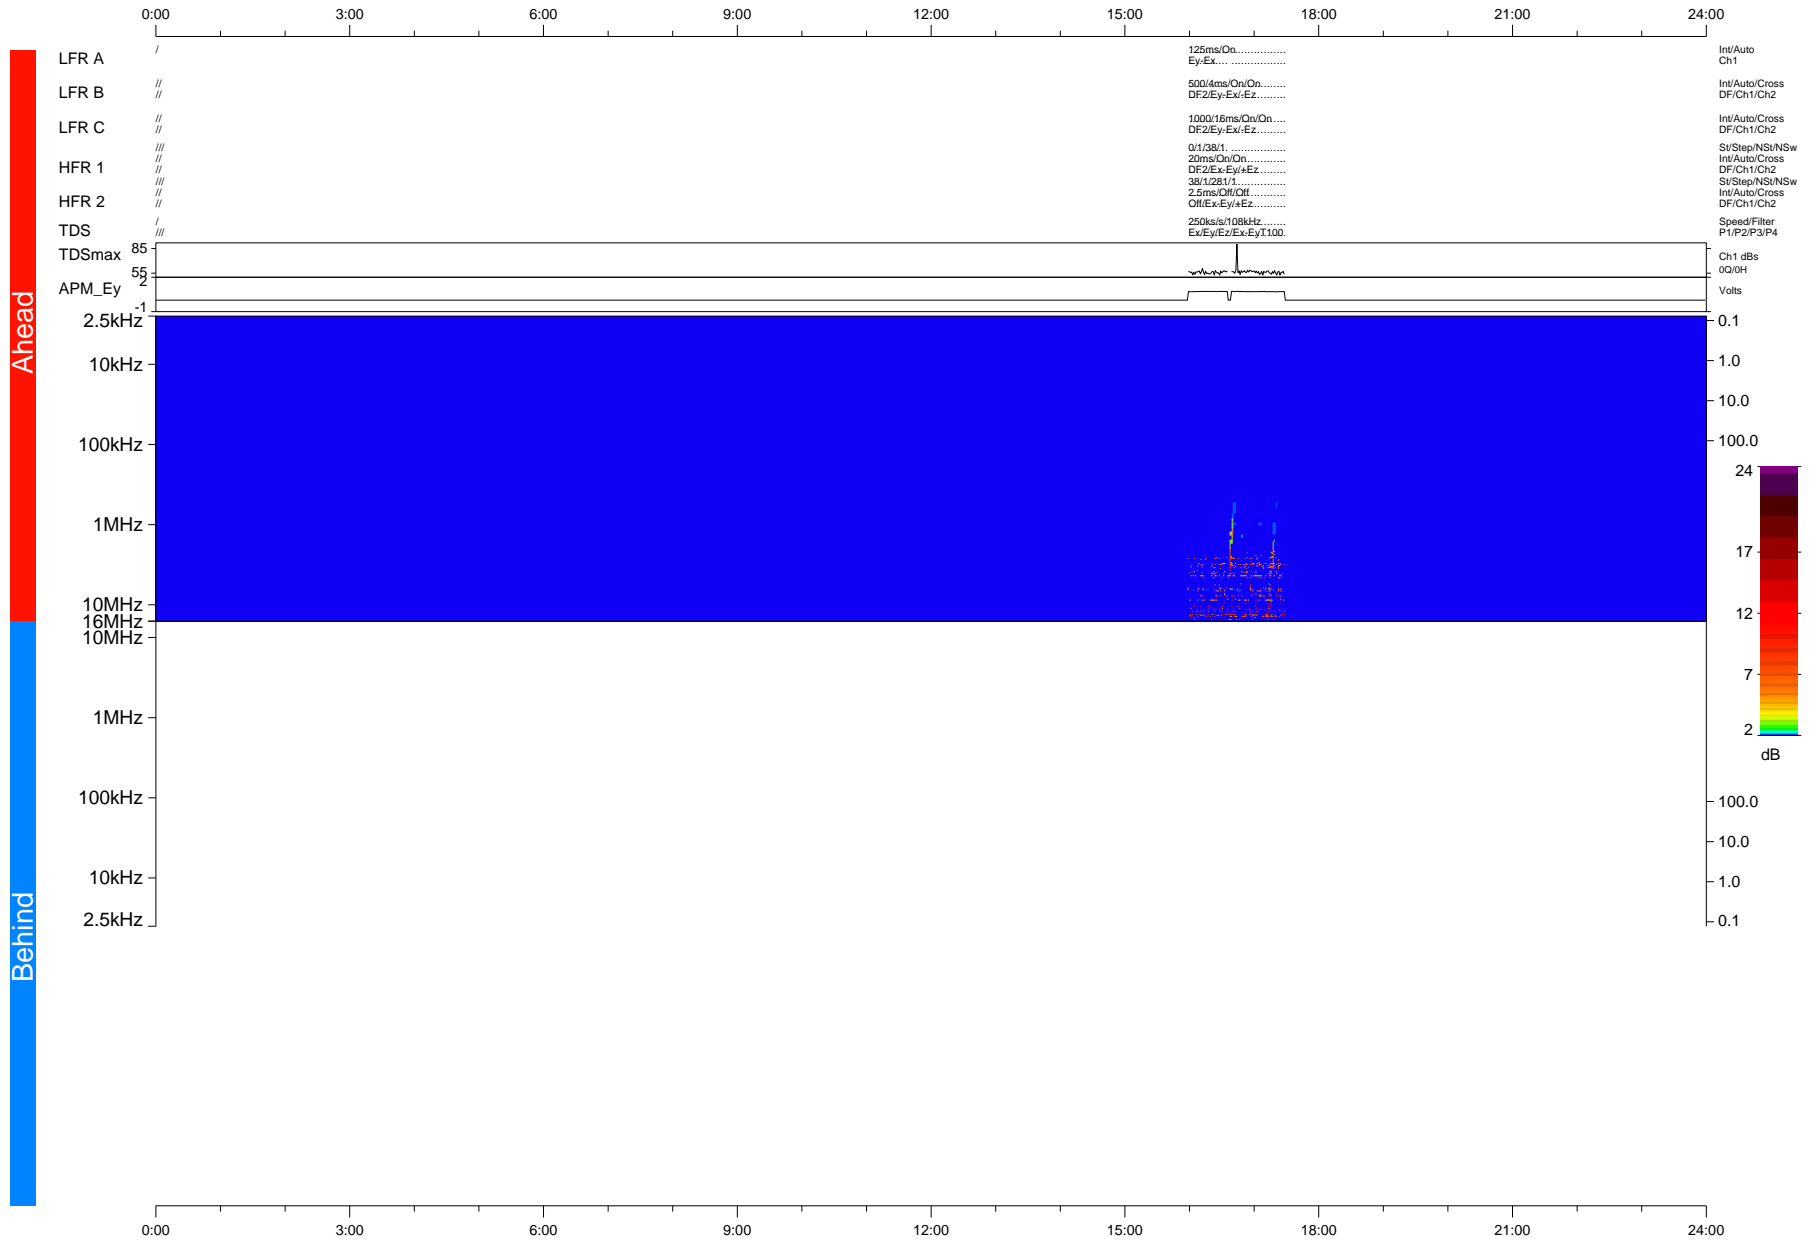

STEREO/WAVES Daily Summary - 15-Jan-2015 (DOY 015)

Ahead source file = swaves_ahead_2015_015_1_11.fin + beacon data (Recovery: 6.0% HK, 1% Pkts)

DPU up 188.4d, V412d26

Behind source file = swaves_ahead_2015_015_1_11.fin

DPU up 0.0d, Vd0
2016-02-26 19:28:24, TMIib V943 dynspec V210