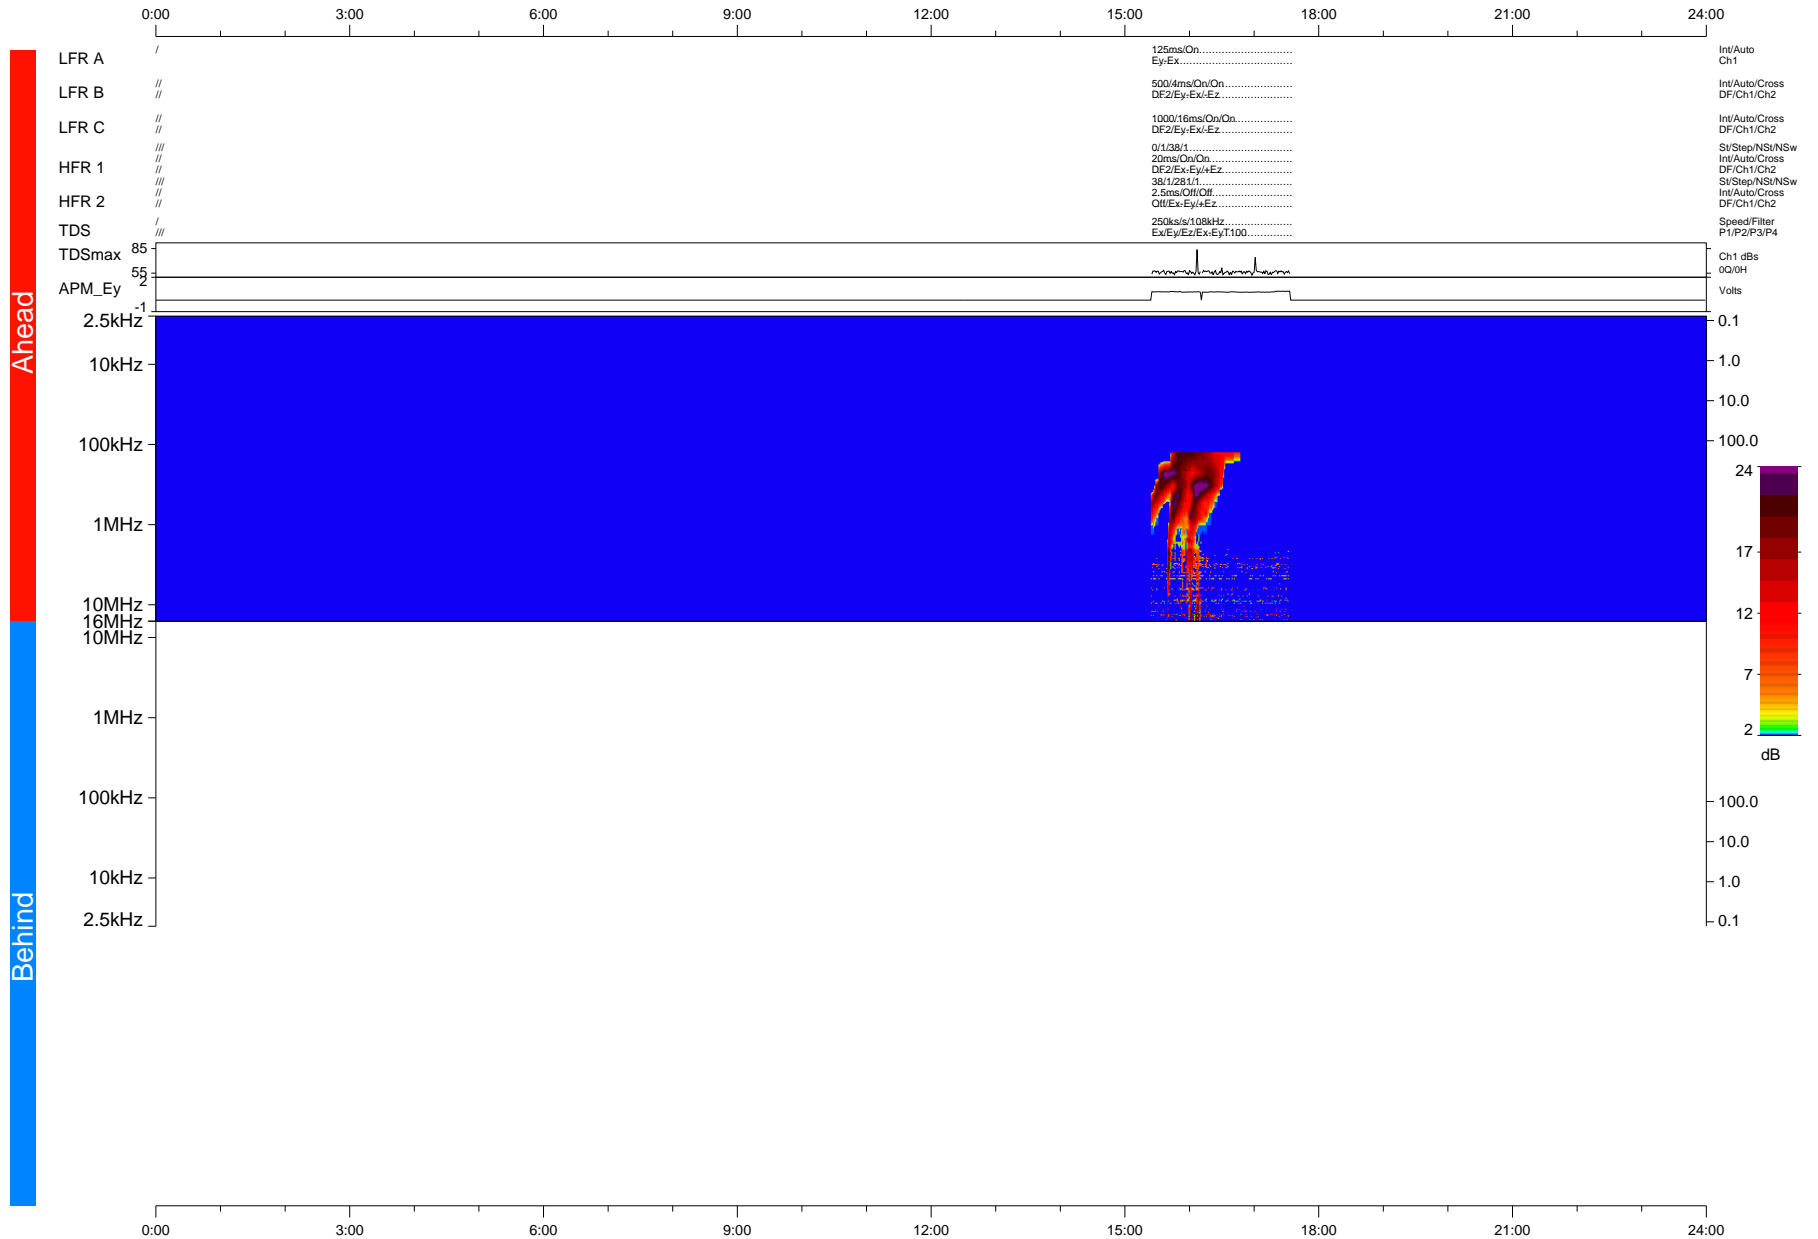

STEREO/WAVES Daily Summary - 12-Jan-2015 (DOY 012)

Ahead source file = swaves_ahead_2015_012_1_11.fin + beacon data (Recovery: 8.9% HK, 1% Pkts)

DPU up 185.4d, V412d26

Behind source file = swaves_ahead_2015_012_1_11.fin

DPU up 0.0d, Vd0
2016-02-26 19:27:24, TMIlib V943 dynspec V210