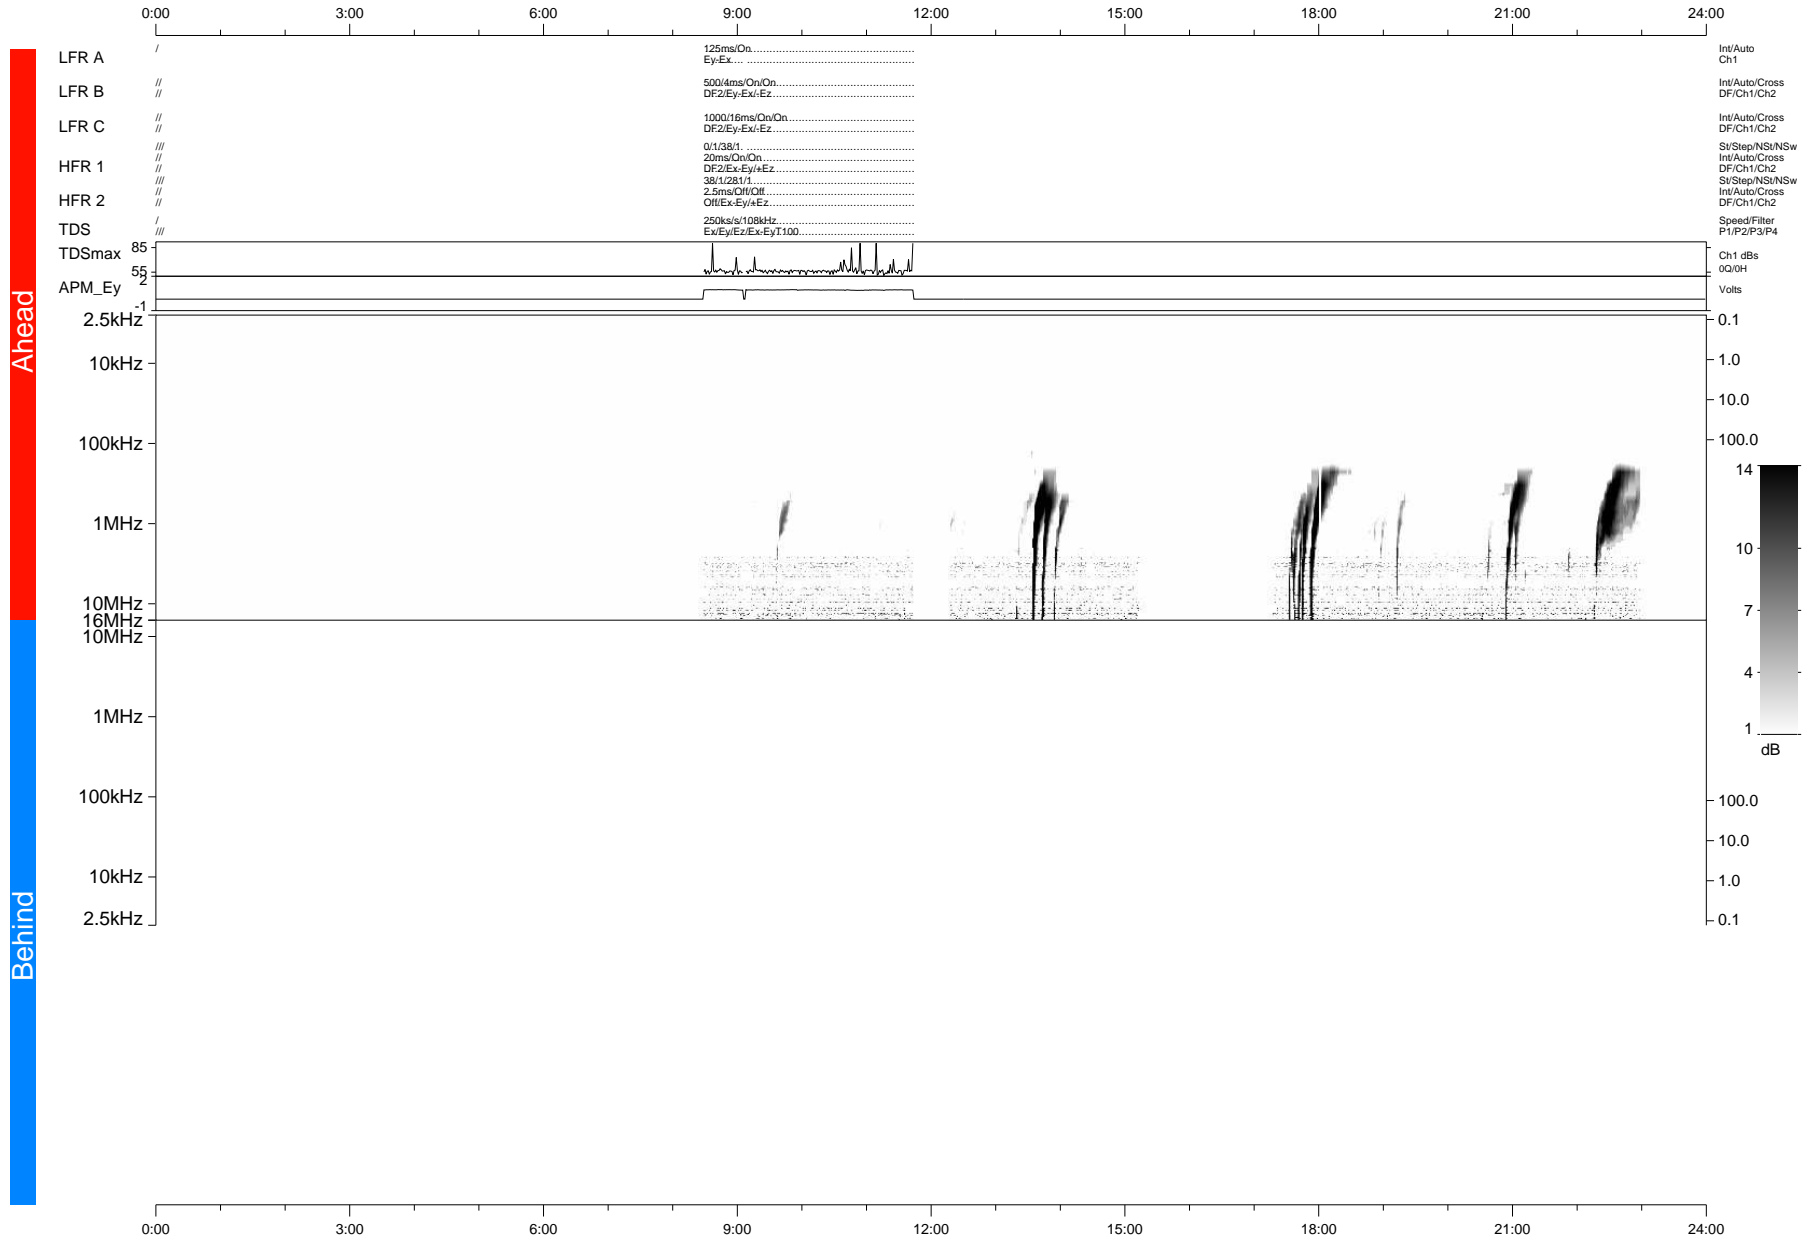

STEREO/WAVES Daily Summary - 11-Jan-2015 (DOY 011)

Ahead source file = swaves_ahead_2015_011_1_12.fin + beacon data (Recovery: 13.4% HK, 1% Pkts)

DPU up 184.2d, V412d26

Behind source file = swaves_ahead_2015_011_1_12.fin

DPU up 0.0d, V40
2016-02-26 19:27:02, TMlib V943 dynspec V210