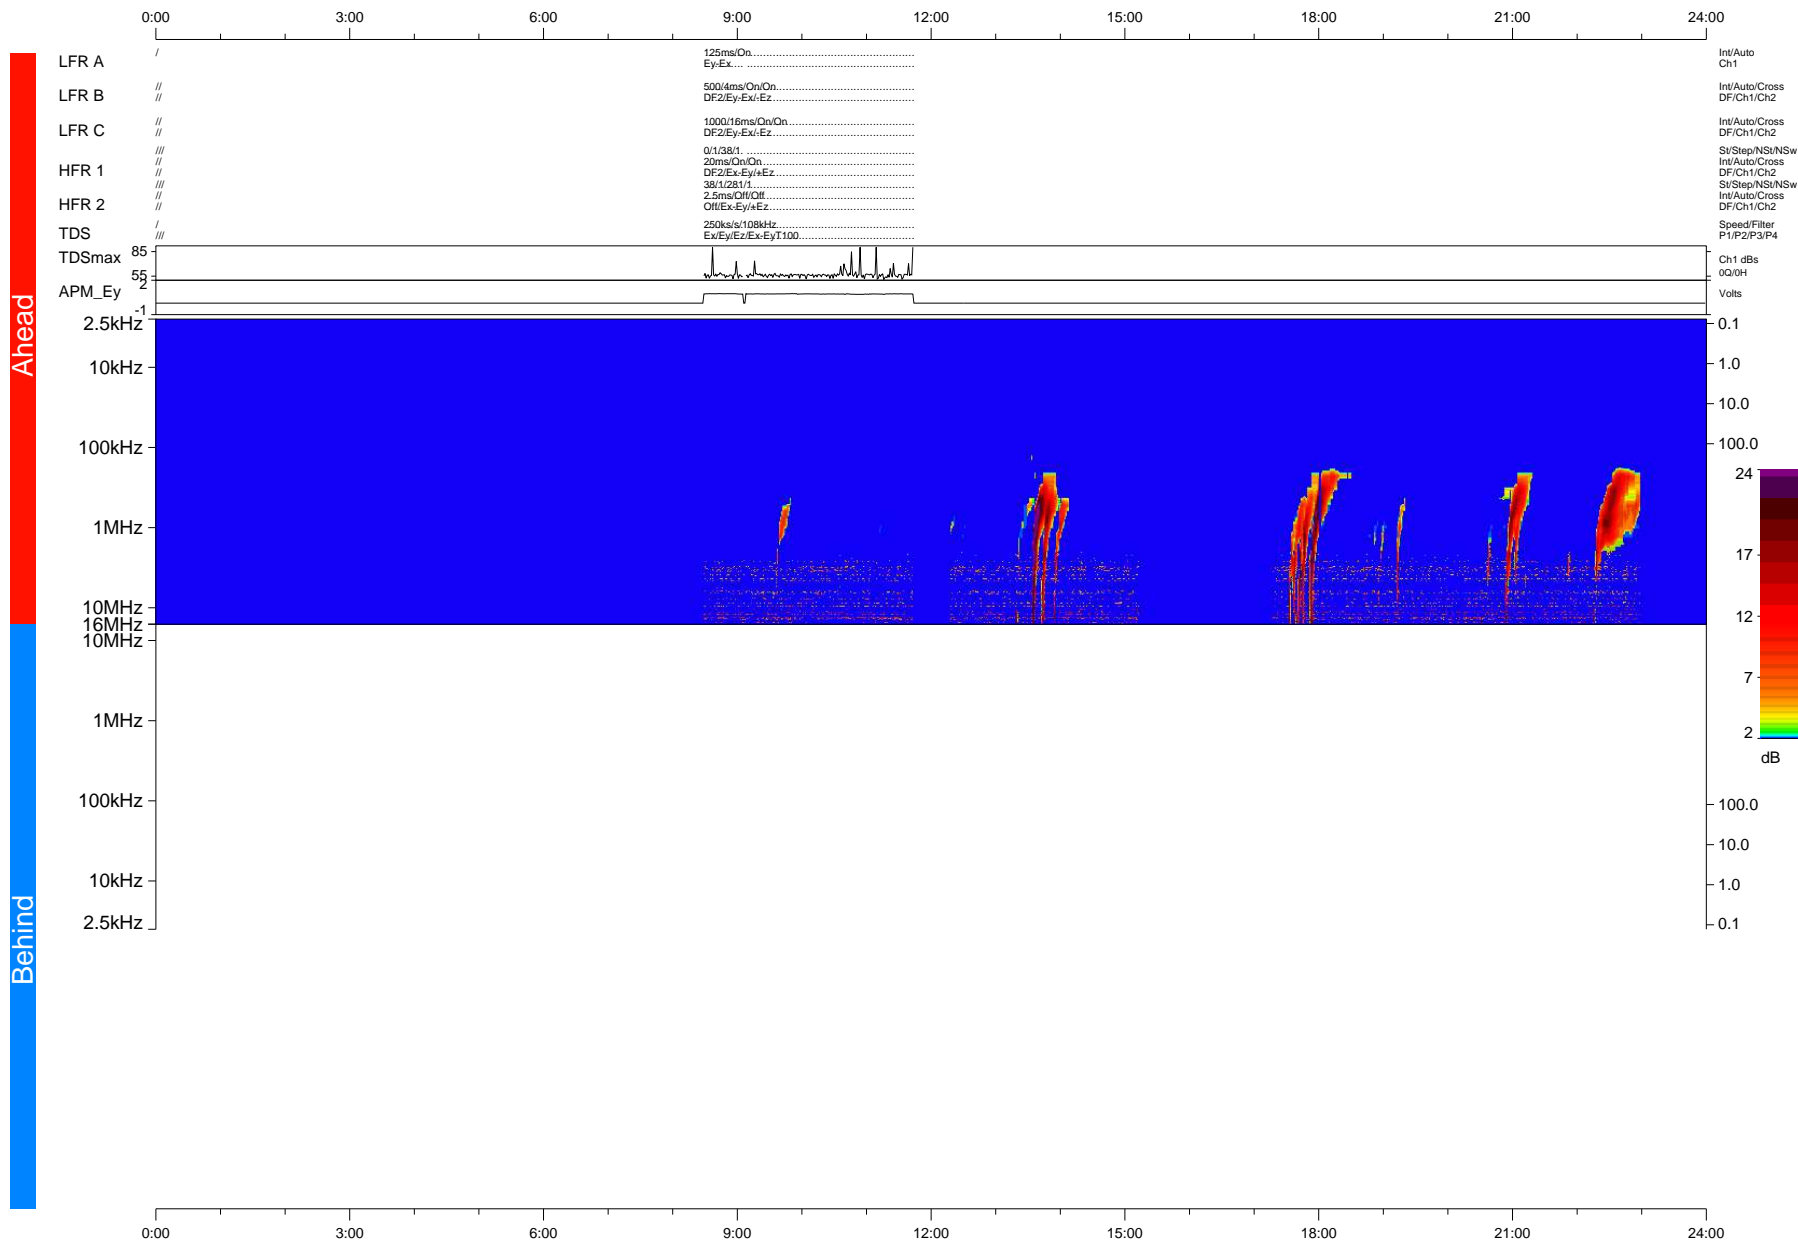

STEREO/WAVES Daily Summary - 11-Jan-2015 (DOY 011)

Ahead source file = swaves_ahead_2015_011_1_12.fin + beacon data (Recovery: 13.4% HK, 1% Pkts)

DPU up 184.2d, V412d26

Behind source file = swaves_ahead_2015_011_1_12.fin

DPU up 0.0d, Vd0
2016-02-26 19:27:01, TMlib V943 dynspec V210