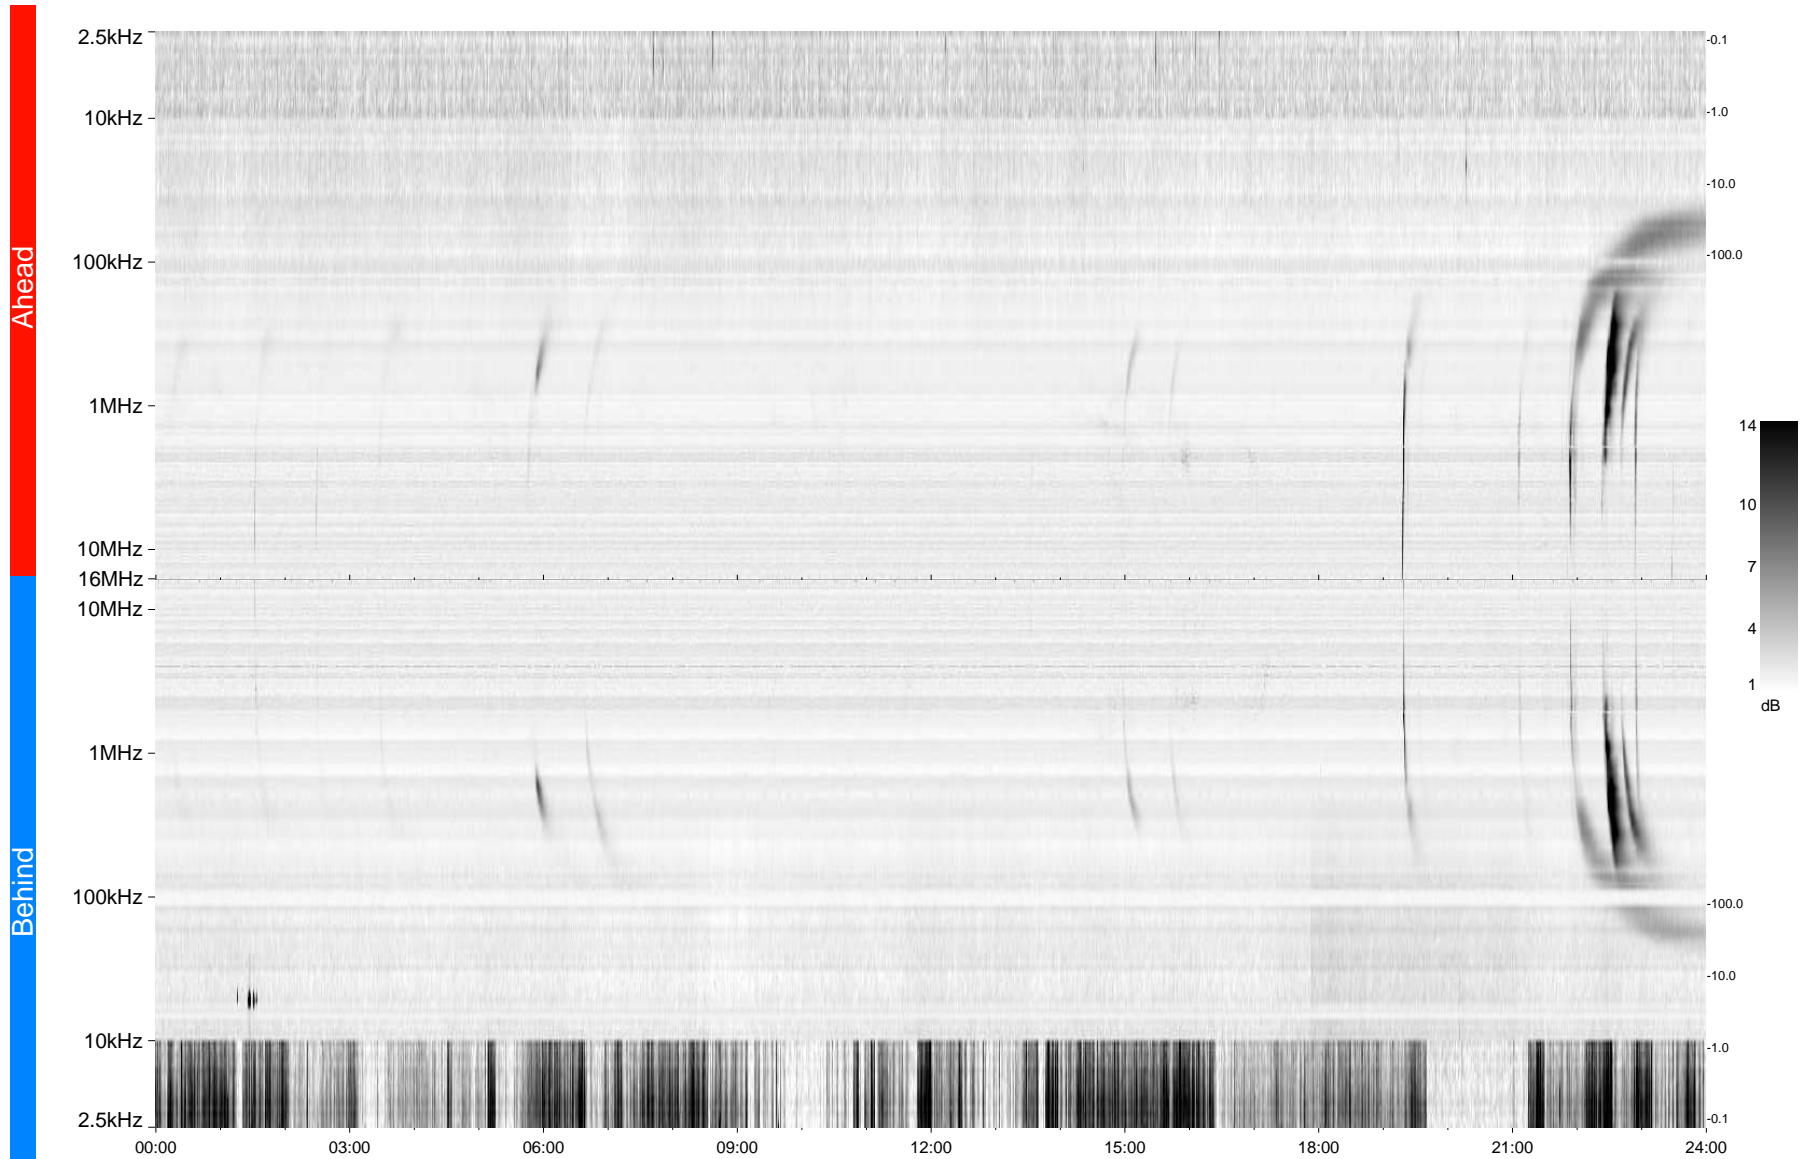

STEREO/WAVES Daily Summary - 07-Apr-2014 (DOY 097)

Ahead source file = swaves_ahead_2014_097_1_05.fin
Ahead PSE Angle = xxx.x

Behind PSE Angle = xxx.x
Behind source file = swaves_behind_2014_097_1_05.fin

Time (UTC)