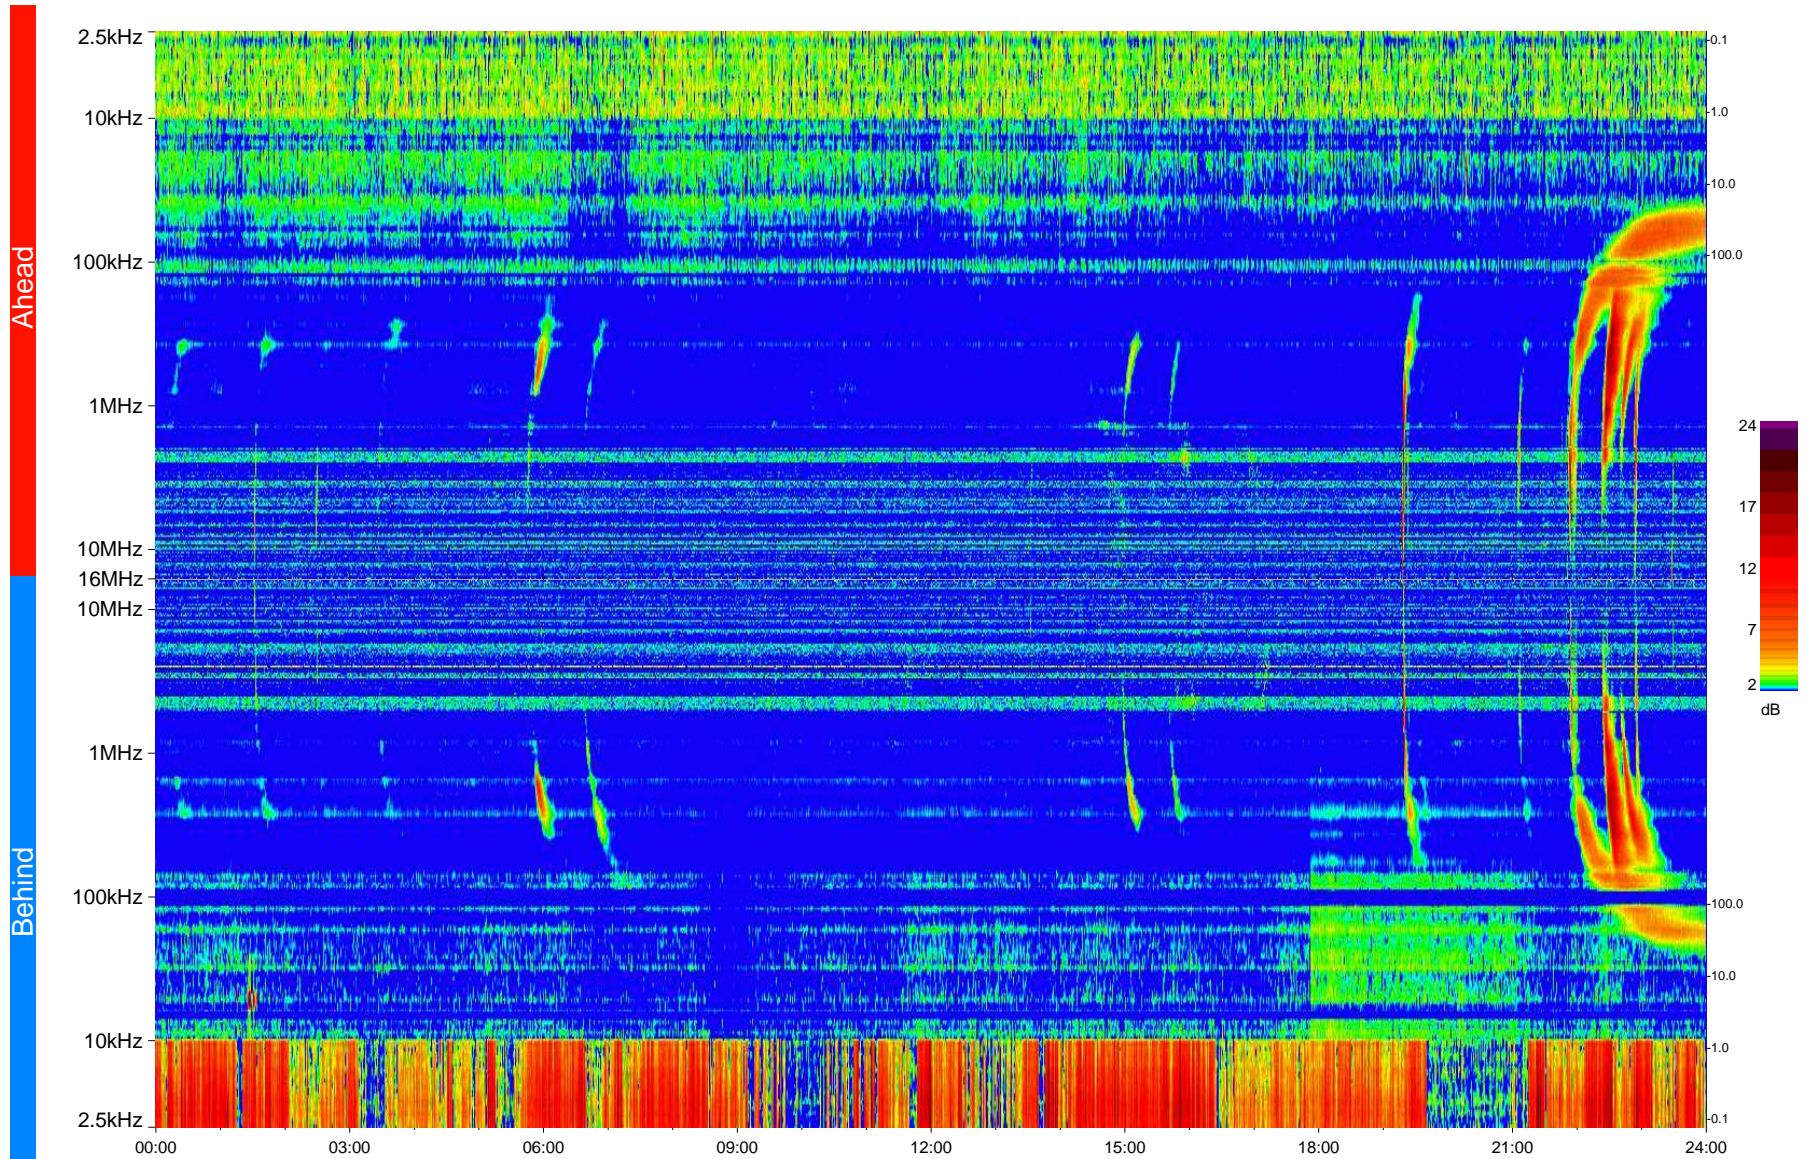

STEREO/WAVES Daily Summary - 07-Apr-2014 (DOY 097)

Ahead source file = swaves_ahead_2014_097_1_05.fin
Ahead PSE Angle = xxx.x

Behind PSE Angle = xxx.x
Behind source file = swaves_behind_2014_097_1_05.fin

Time (UTC)