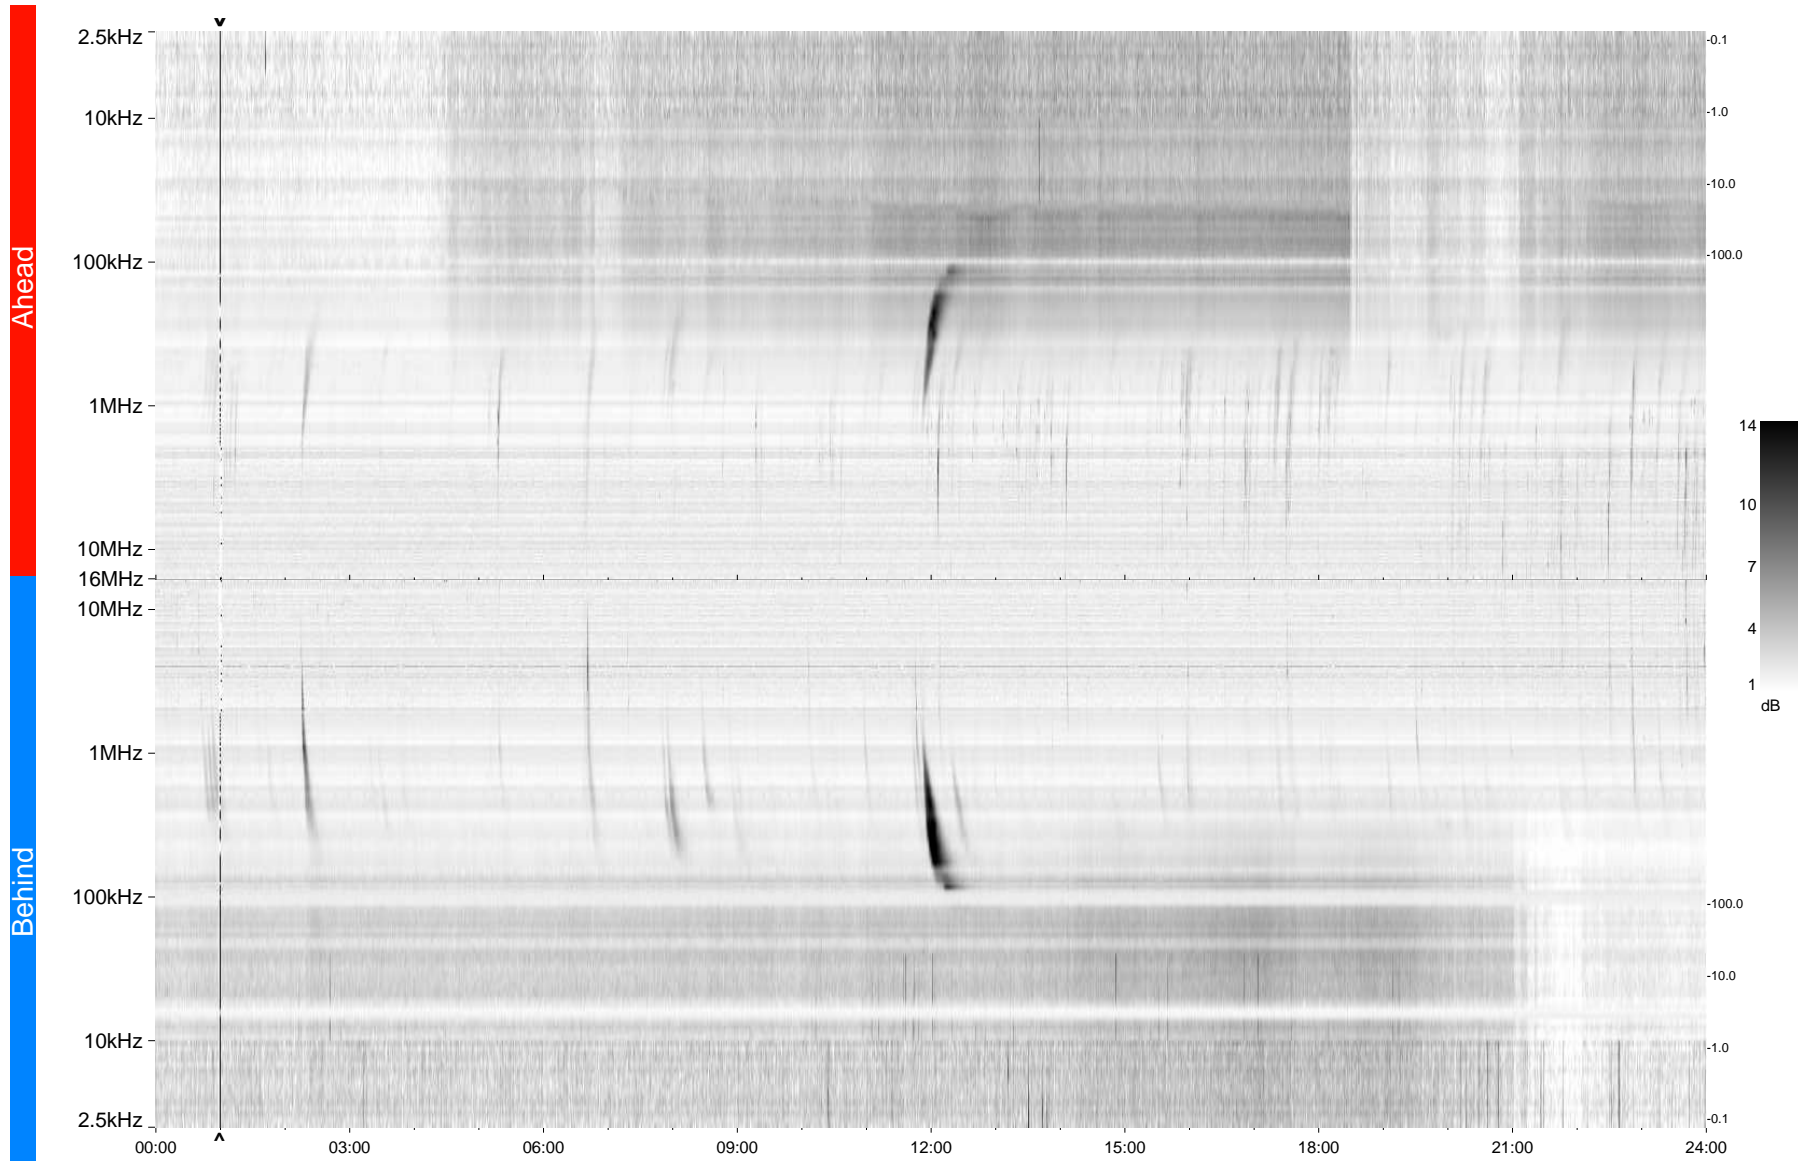

STEREO/WAVES Daily Summary - 03-Mar-2014 (DOY 062)

Ahead source file = swaves_ahead_2014_062_1_05.fin
Ahead PSE Angle = xxx.x

Behind PSE Angle = xxx.x
Behind source file = swaves_behind_2014_062_1_05.fin

Time (UTC)