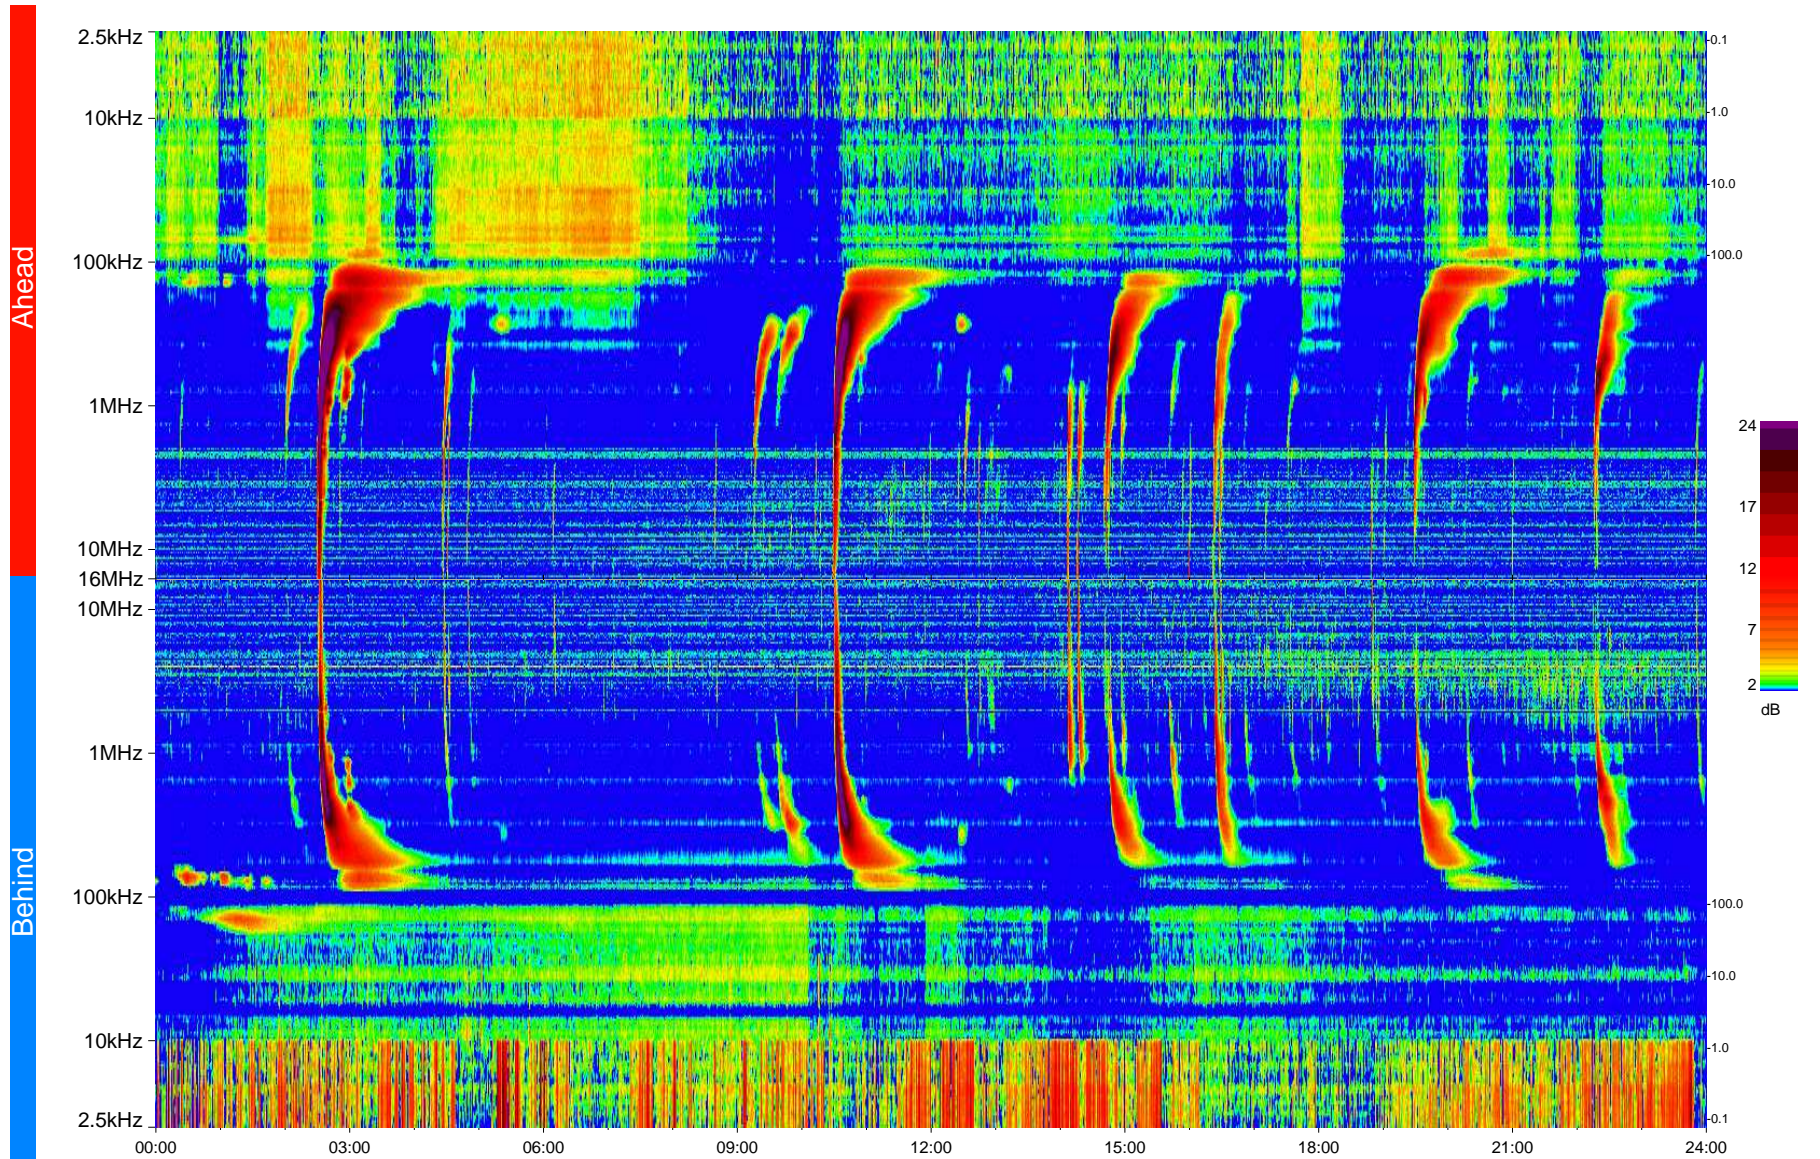

STEREO/WAVES Daily Summary - 27-Dec-2013 (DOY 361)

Ahead source file = swaves_ahead_2013_361_1_05.fin
Ahead PSE Angle = xxx.x

Behind PSE Angle = xxx.x
Behind source file = swaves_behind_2013_361_1_07.fin

Time (UTC)