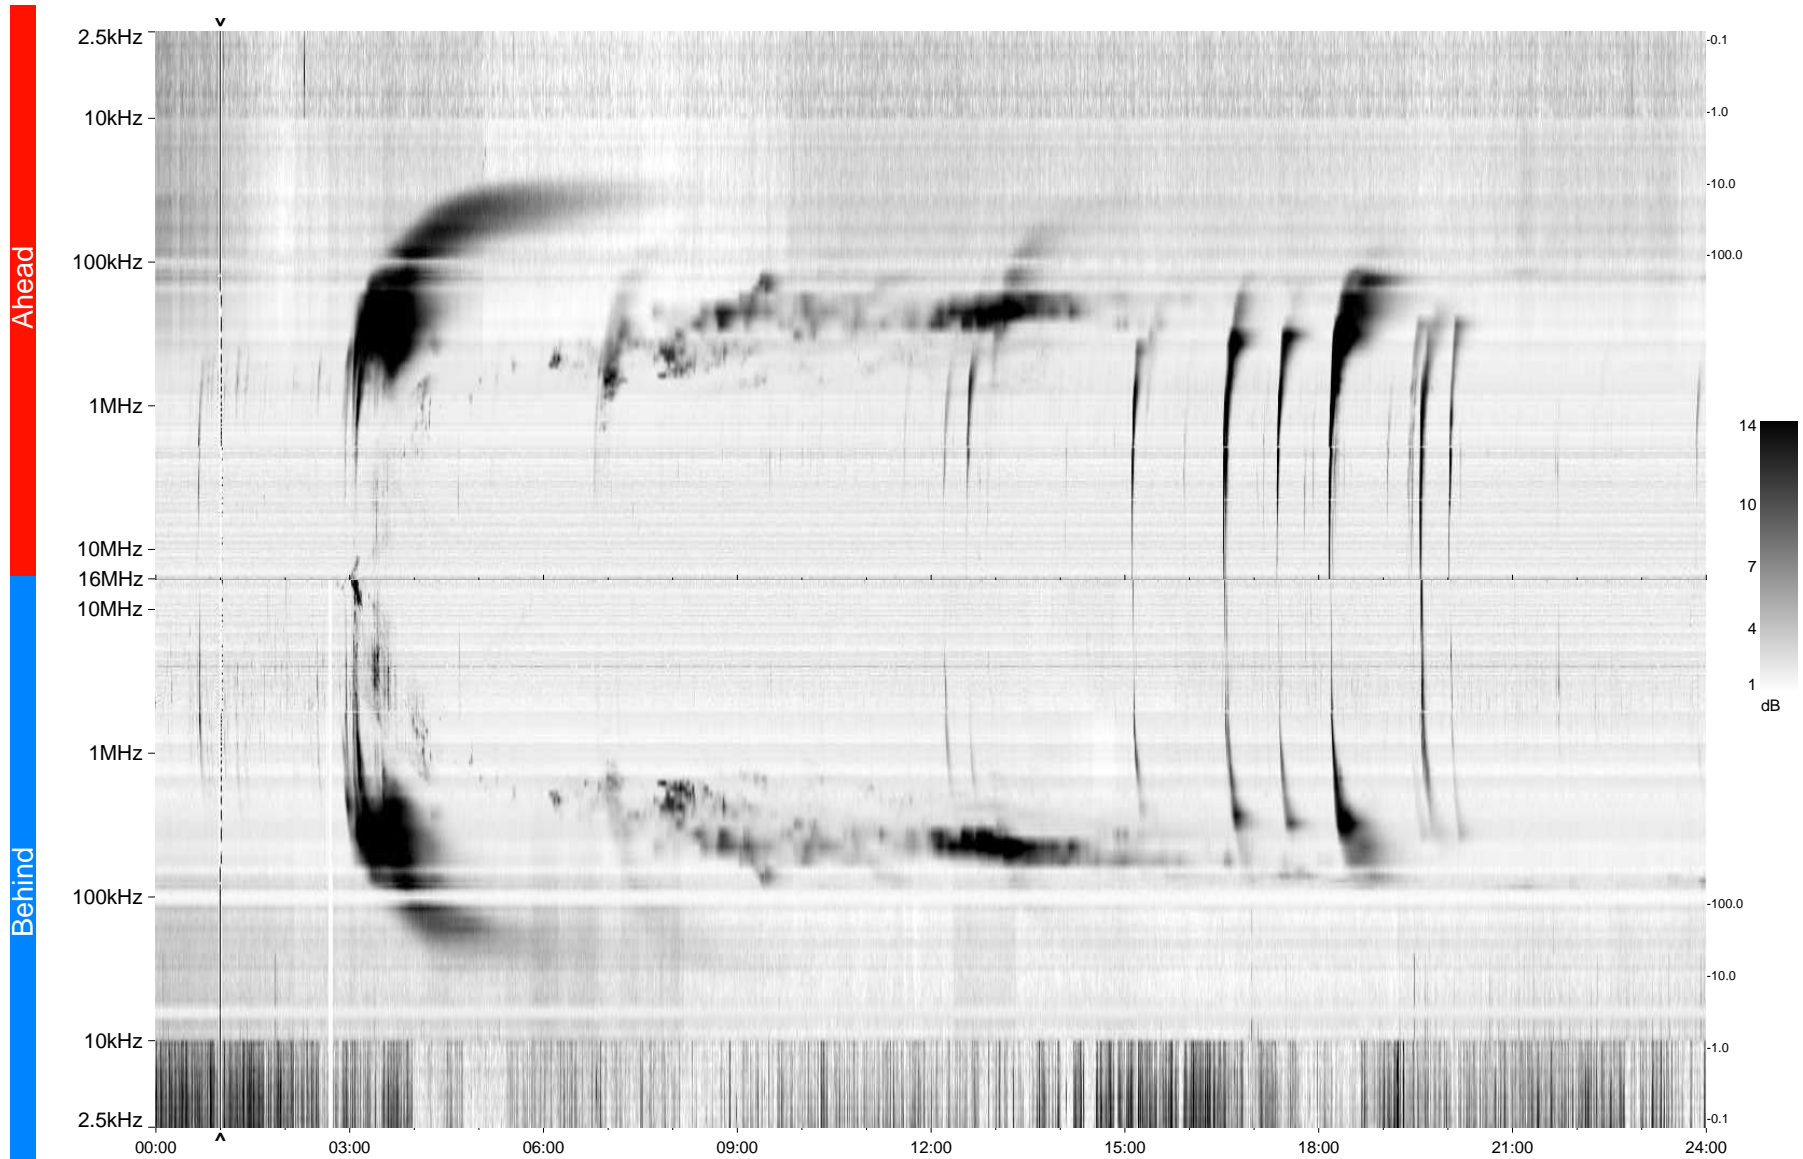

STEREO/WAVES Daily Summary - 26-Dec-2013 (DOY 360)

Ahead source file = swaves_ahead_2013_360_1_07.fin
Ahead PSE Angle = xxx.x

Behind PSE Angle = xxx.x
Behind source file = swaves_behind_2013_360_1_05.fin

Time (UTC)