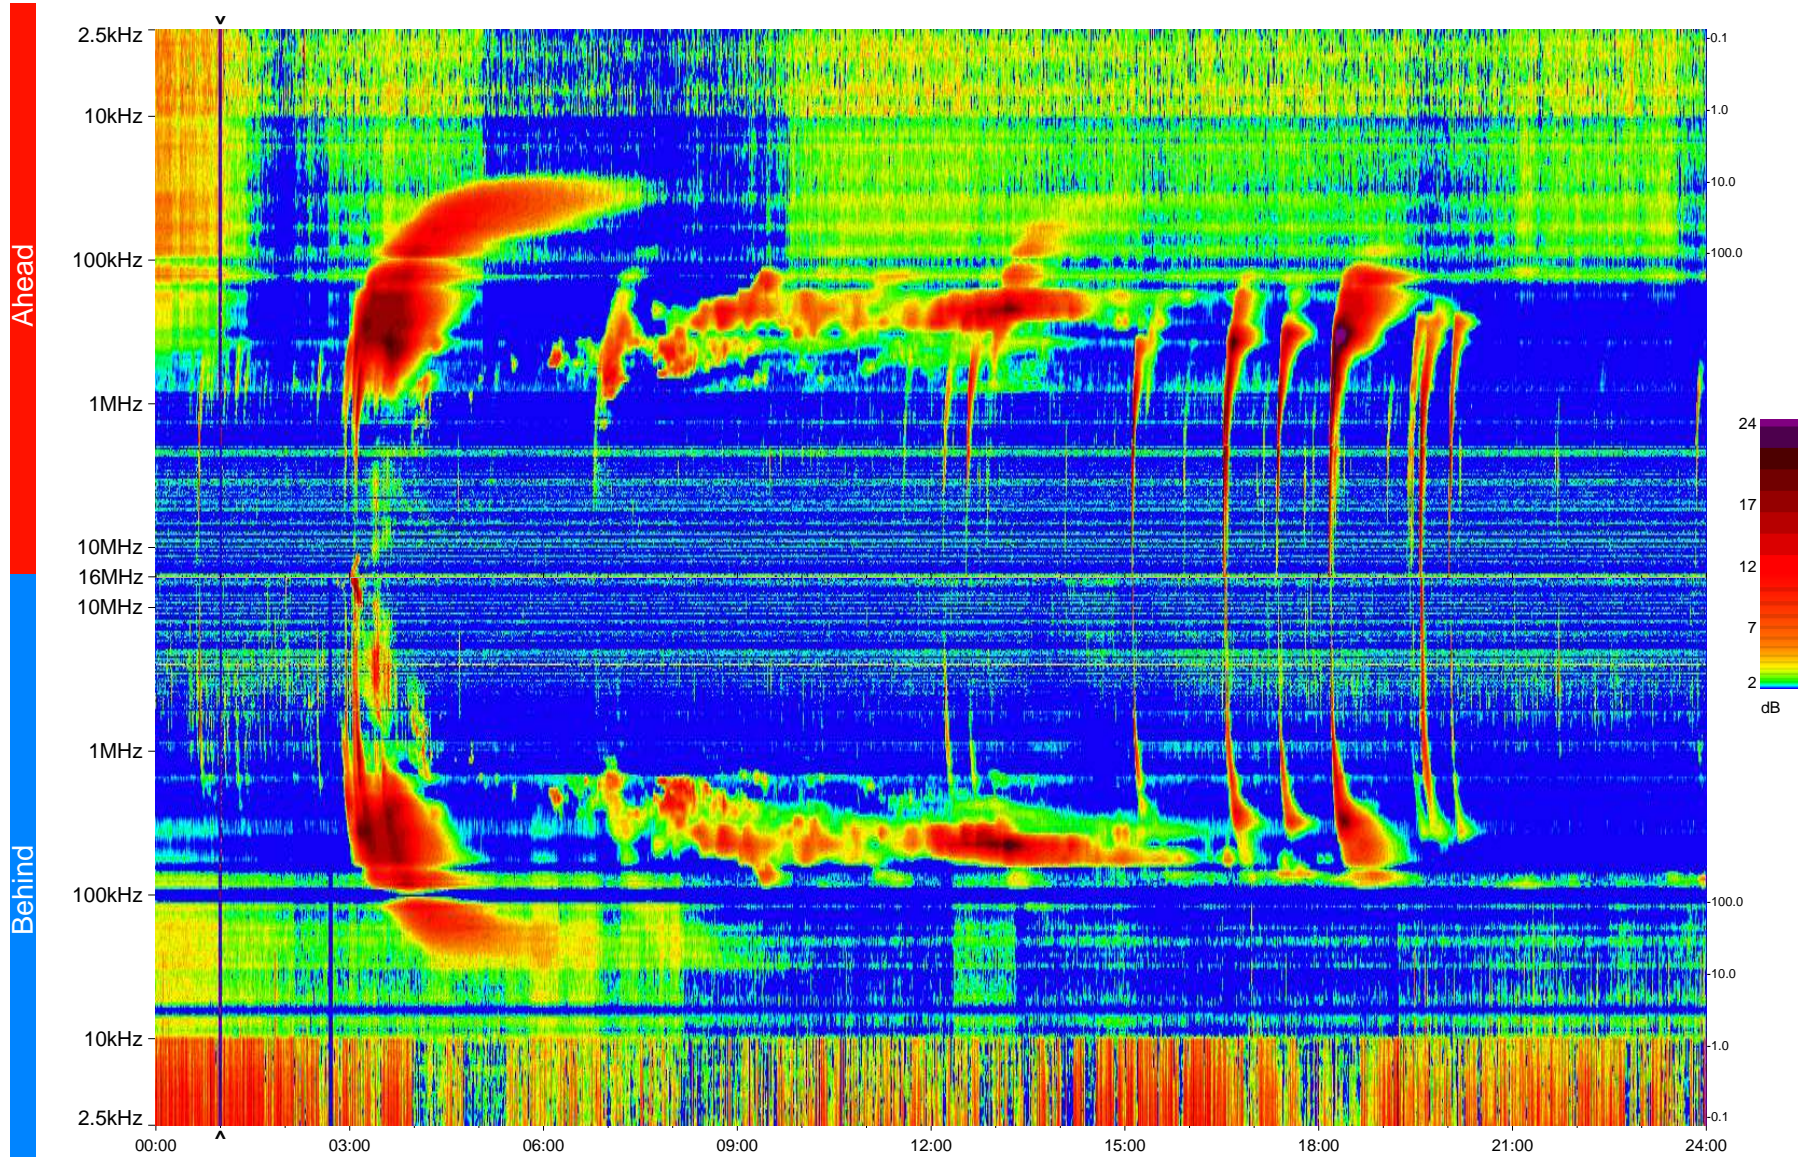

# STEREO/WAVES Daily Summary - 26-Dec-2013 (DOY 360)

Ahead source file = swaves\_ahead\_2013\_360\_1\_07.fin  
Ahead PSE Angle = xxx.x

Behind PSE Angle = xxx.x  
Behind source file = swaves\_behind\_2013\_360\_1\_05.fin

Time (UTC)