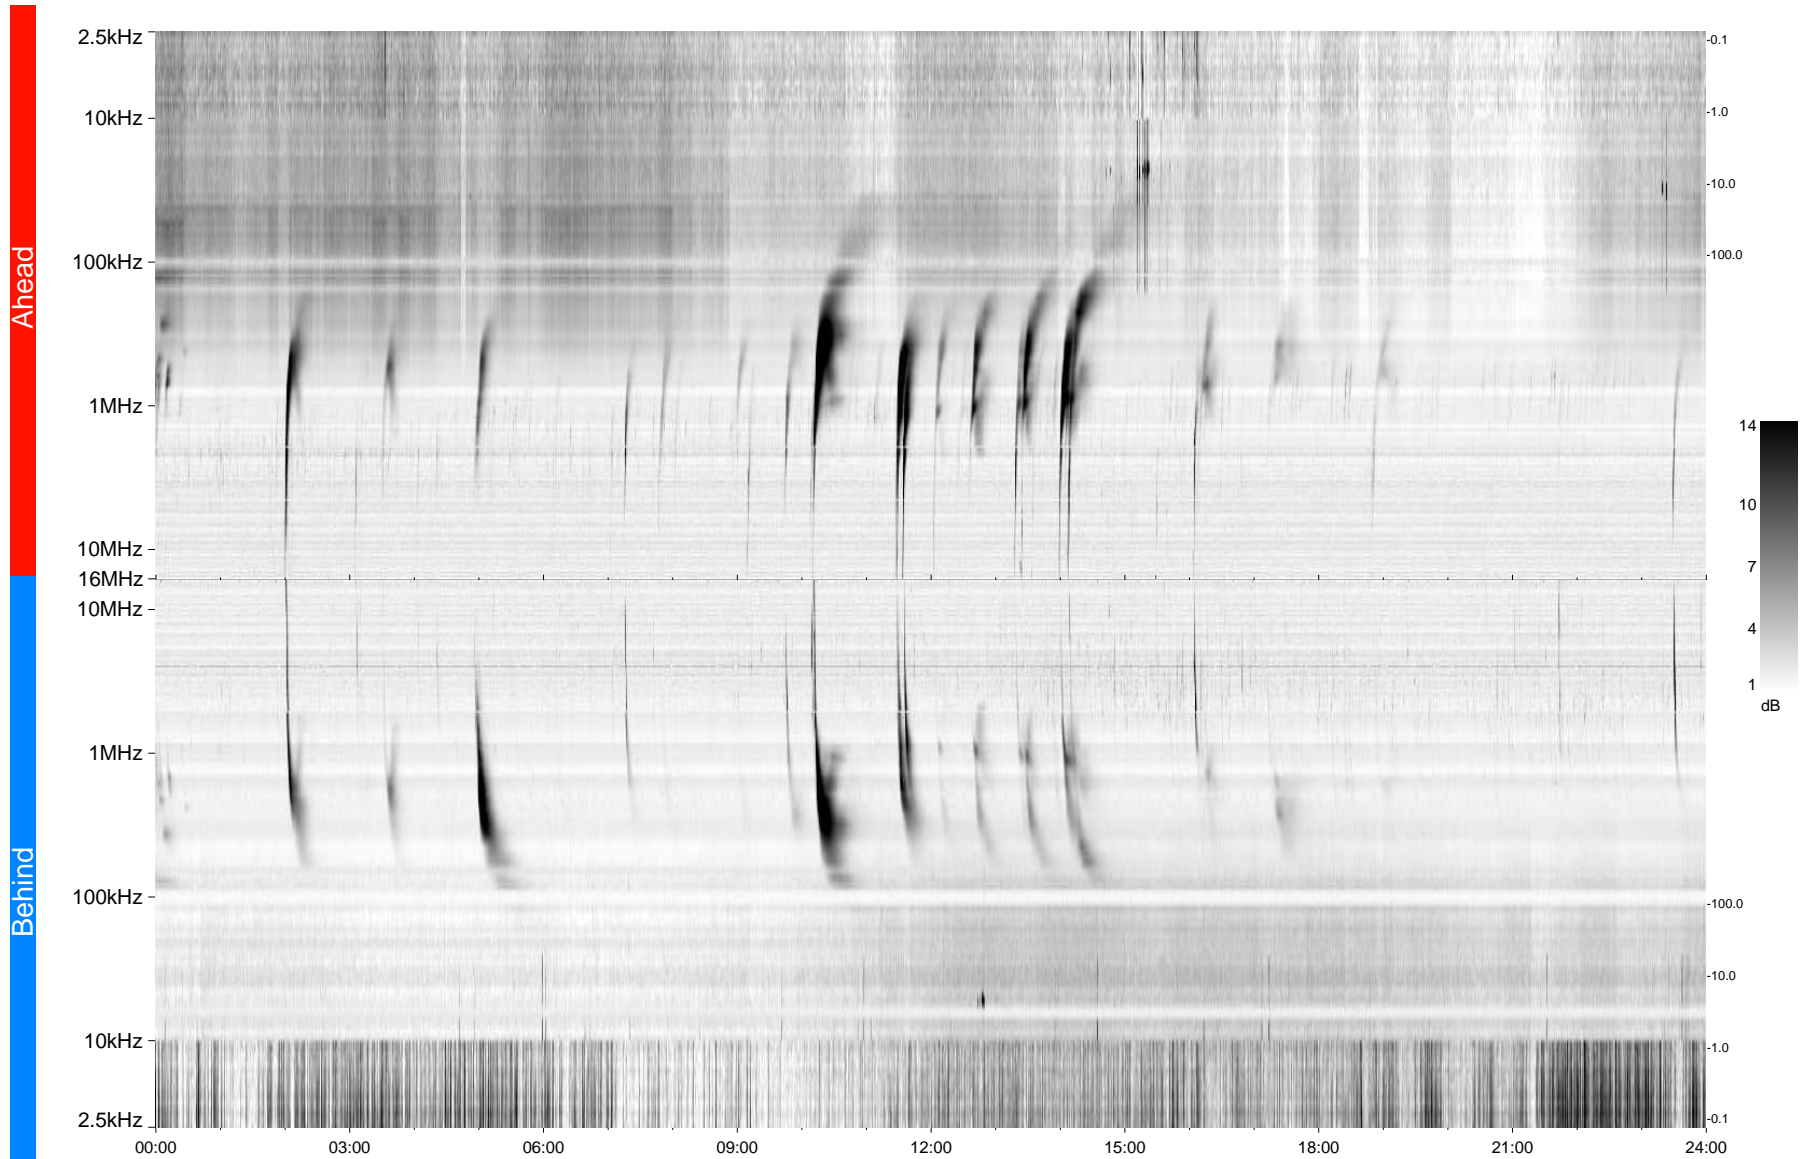

STEREO/WAVES Daily Summary - 25-Dec-2013 (DOY 359)

Ahead source file = swaves_ahead_2013_359_1_05.fin
Ahead PSE Angle = xxx.x

Behind PSE Angle = xxx.x
Behind source file = swaves_behind_2013_359_1_05.fin

Time (UTC)