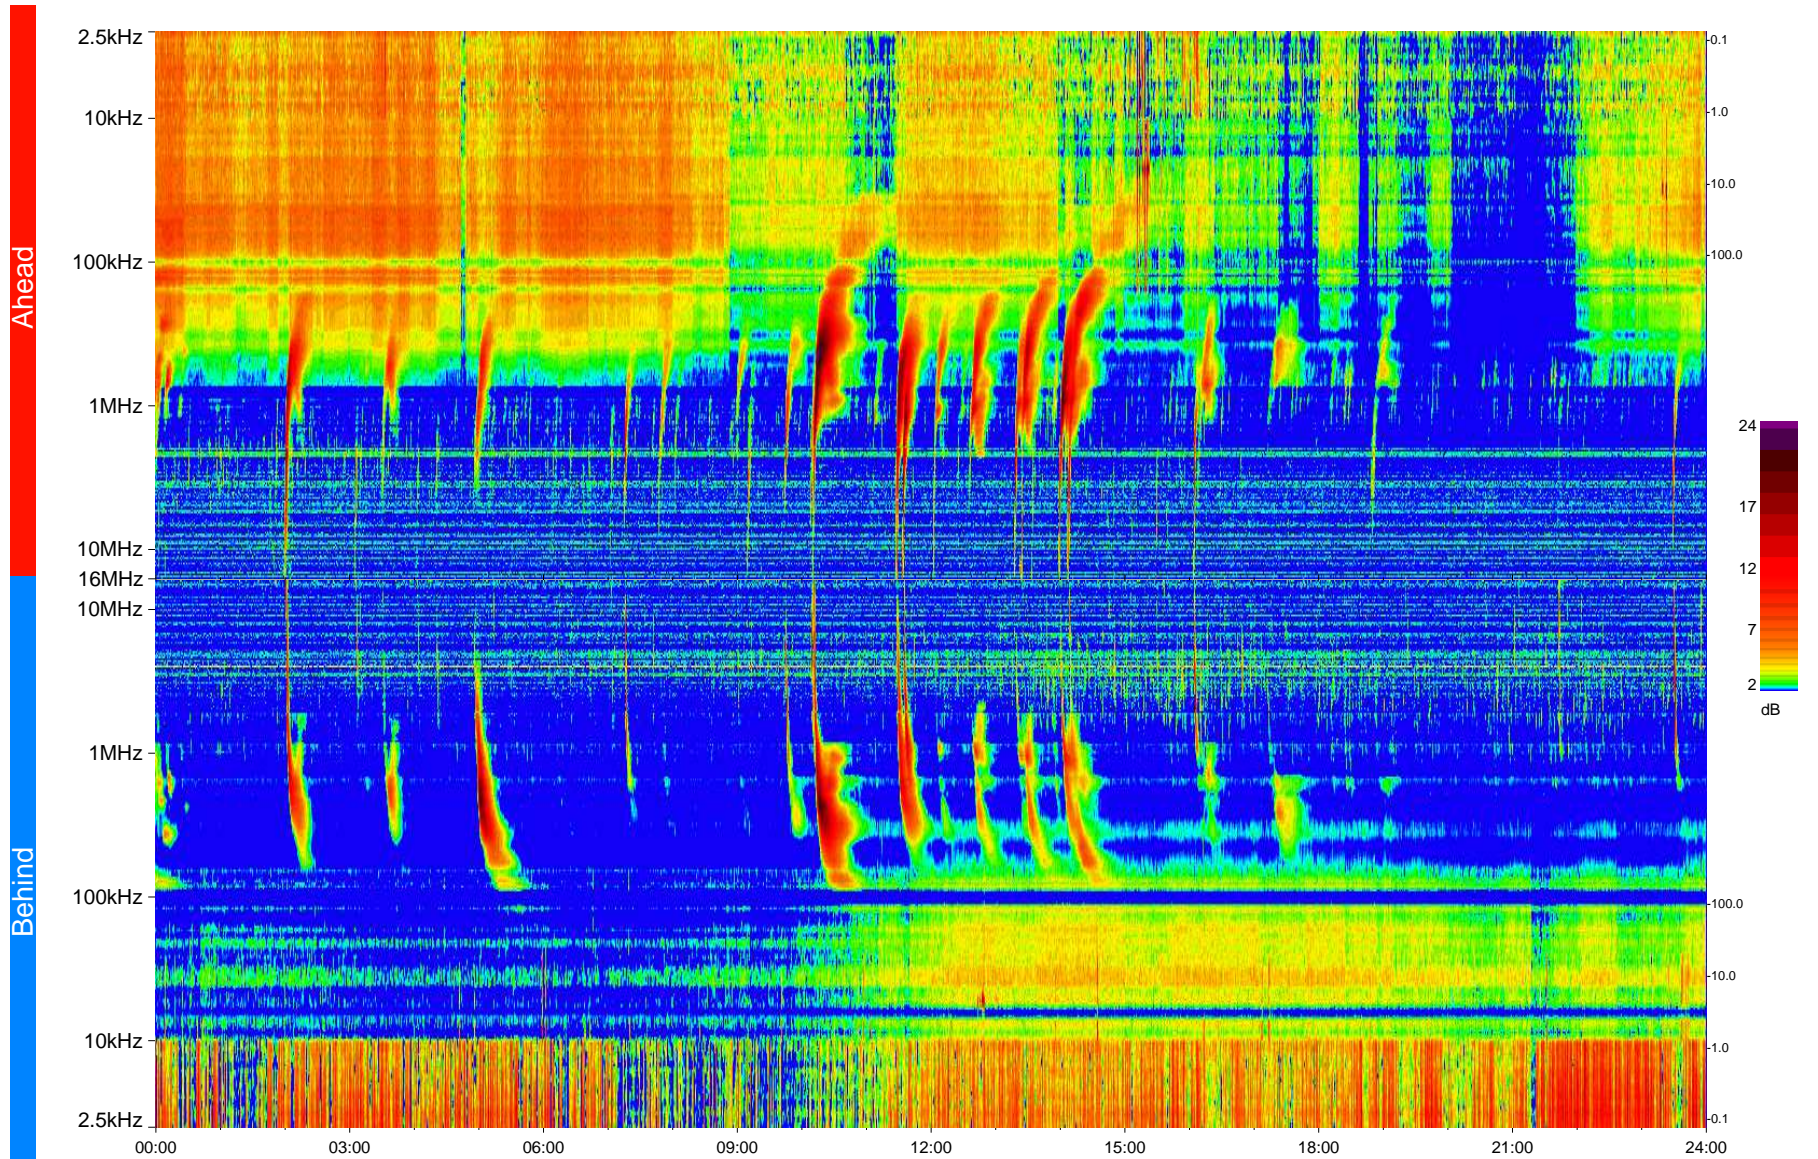

STEREO/WAVES Daily Summary - 25-Dec-2013 (DOY 359)

Ahead source file = swaves_ahead_2013_359_1_05.fin
Ahead PSE Angle = xxx.x

Behind PSE Angle = xxx.x
Behind source file = swaves_behind_2013_359_1_05.fin

Time (UTC)