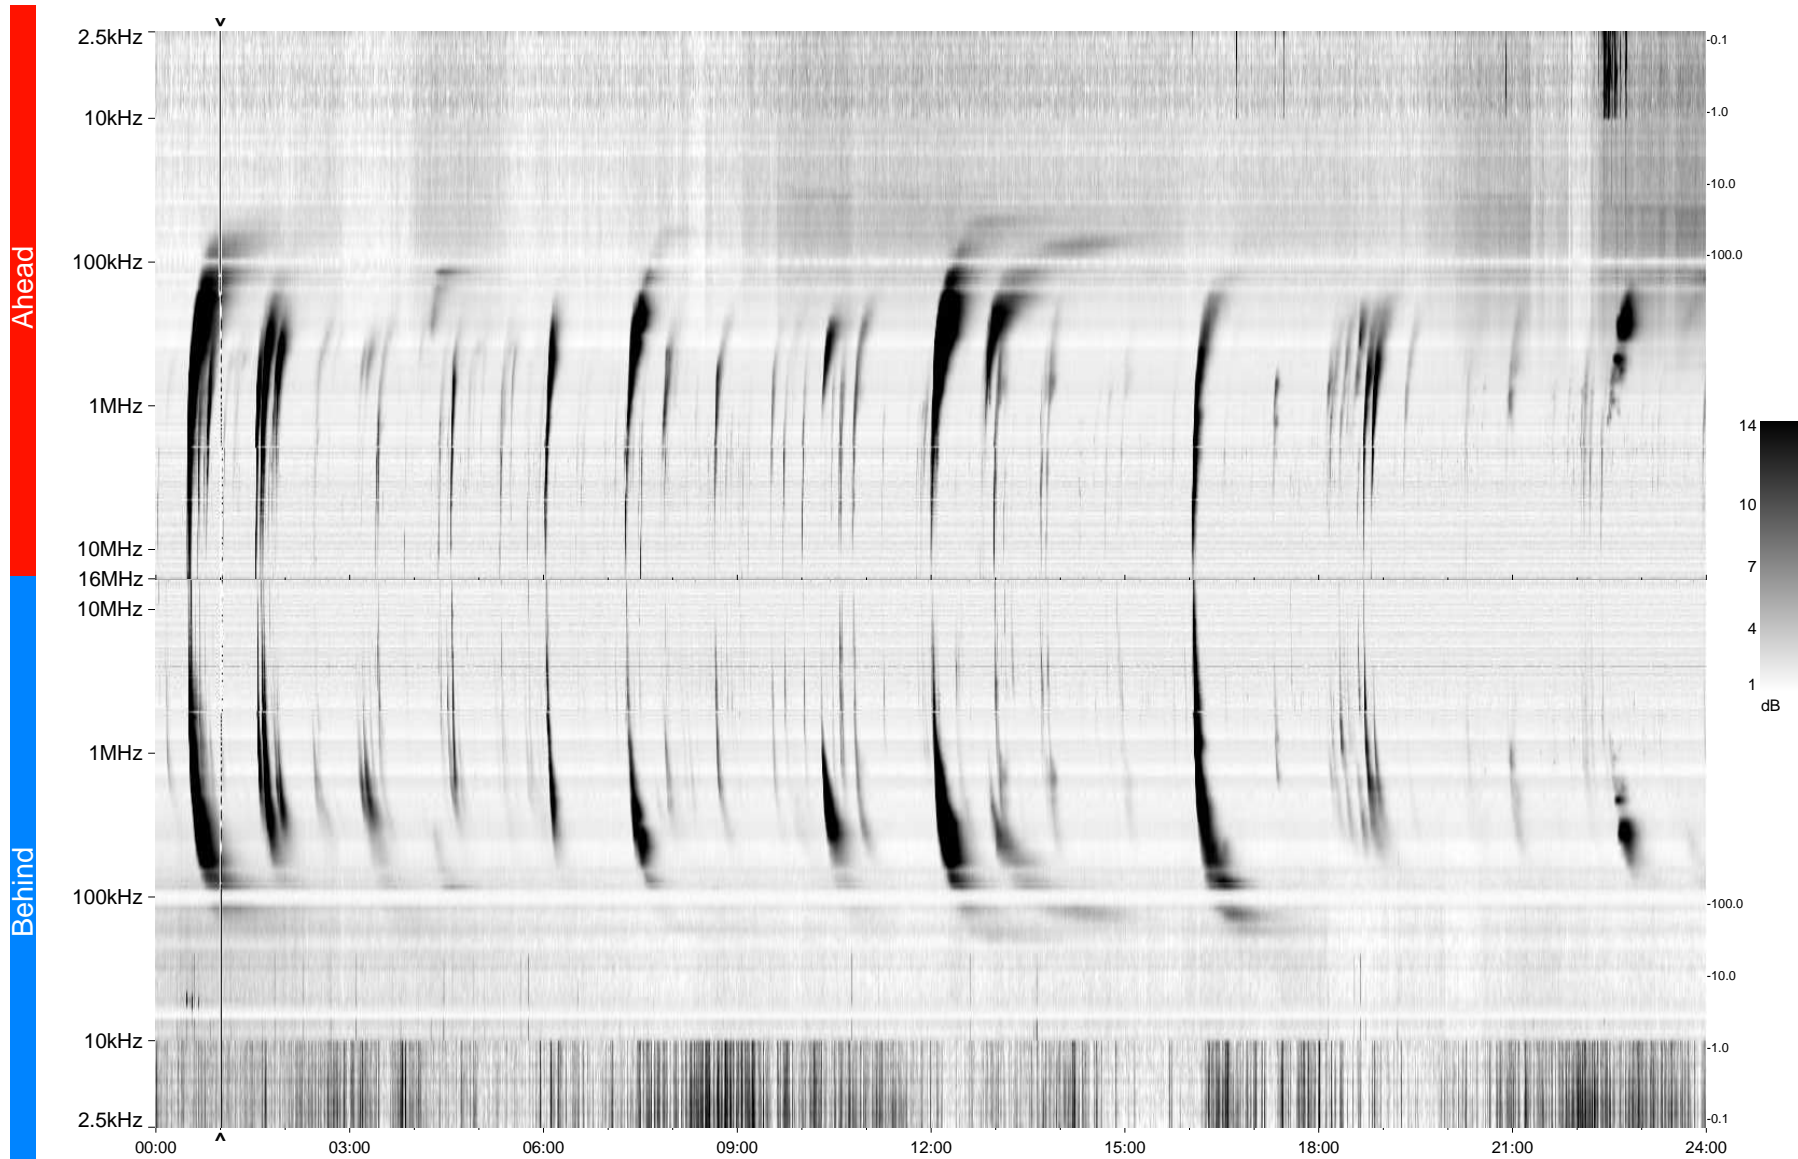

STEREO/WAVES Daily Summary - 24-Dec-2013 (DOY 358)

Ahead source file = swaves_ahead_2013_358_1_05.fin
Ahead PSE Angle = xxx.x

Behind PSE Angle = xxx.x
Behind source file = swaves_behind_2013_358_1_05.fin

Time (UTC)