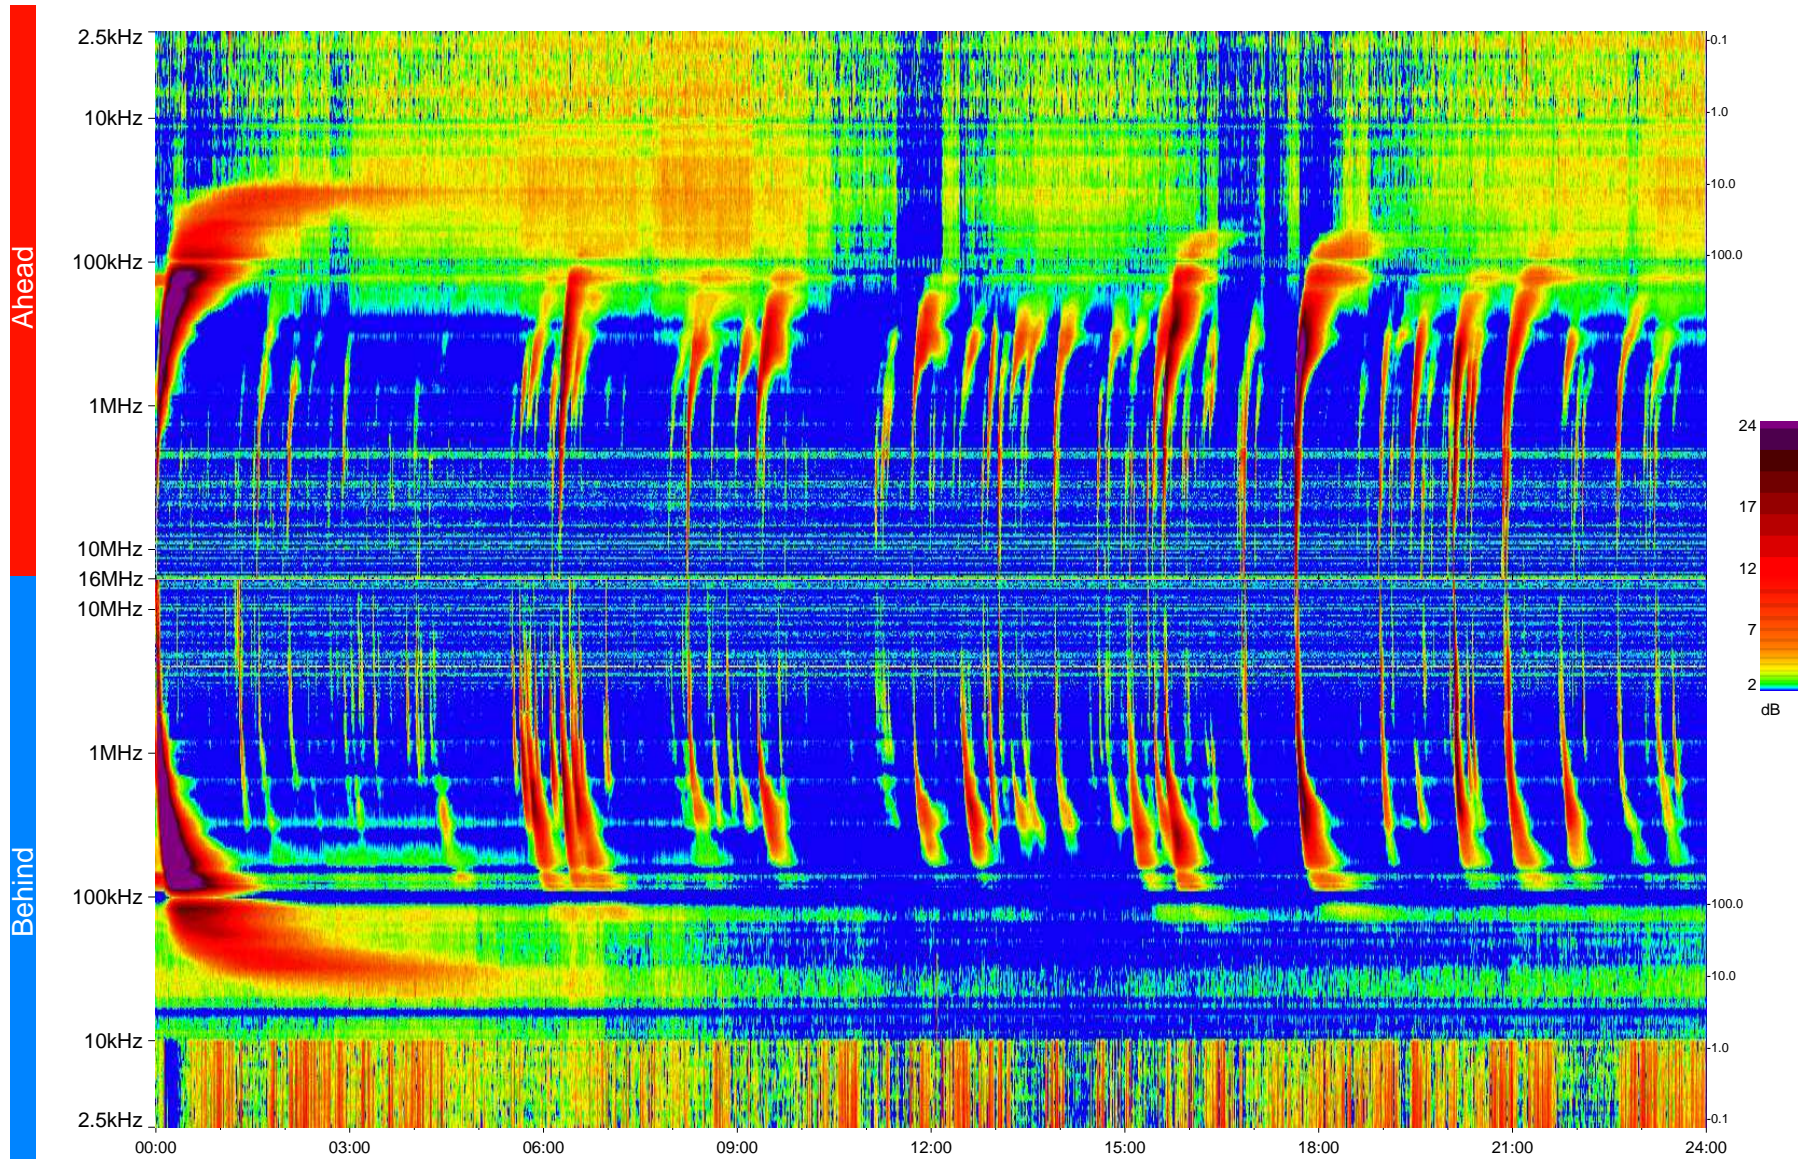

STEREO/WAVES Daily Summary - 23-Dec-2013 (DOY 357)

Ahead source file = swaves_ahead_2013_357_1_05.fin
Ahead PSE Angle = xxx.x

Behind PSE Angle = xxx.x
Behind source file = swaves_behind_2013_357_1_05.fin

Time (UTC)