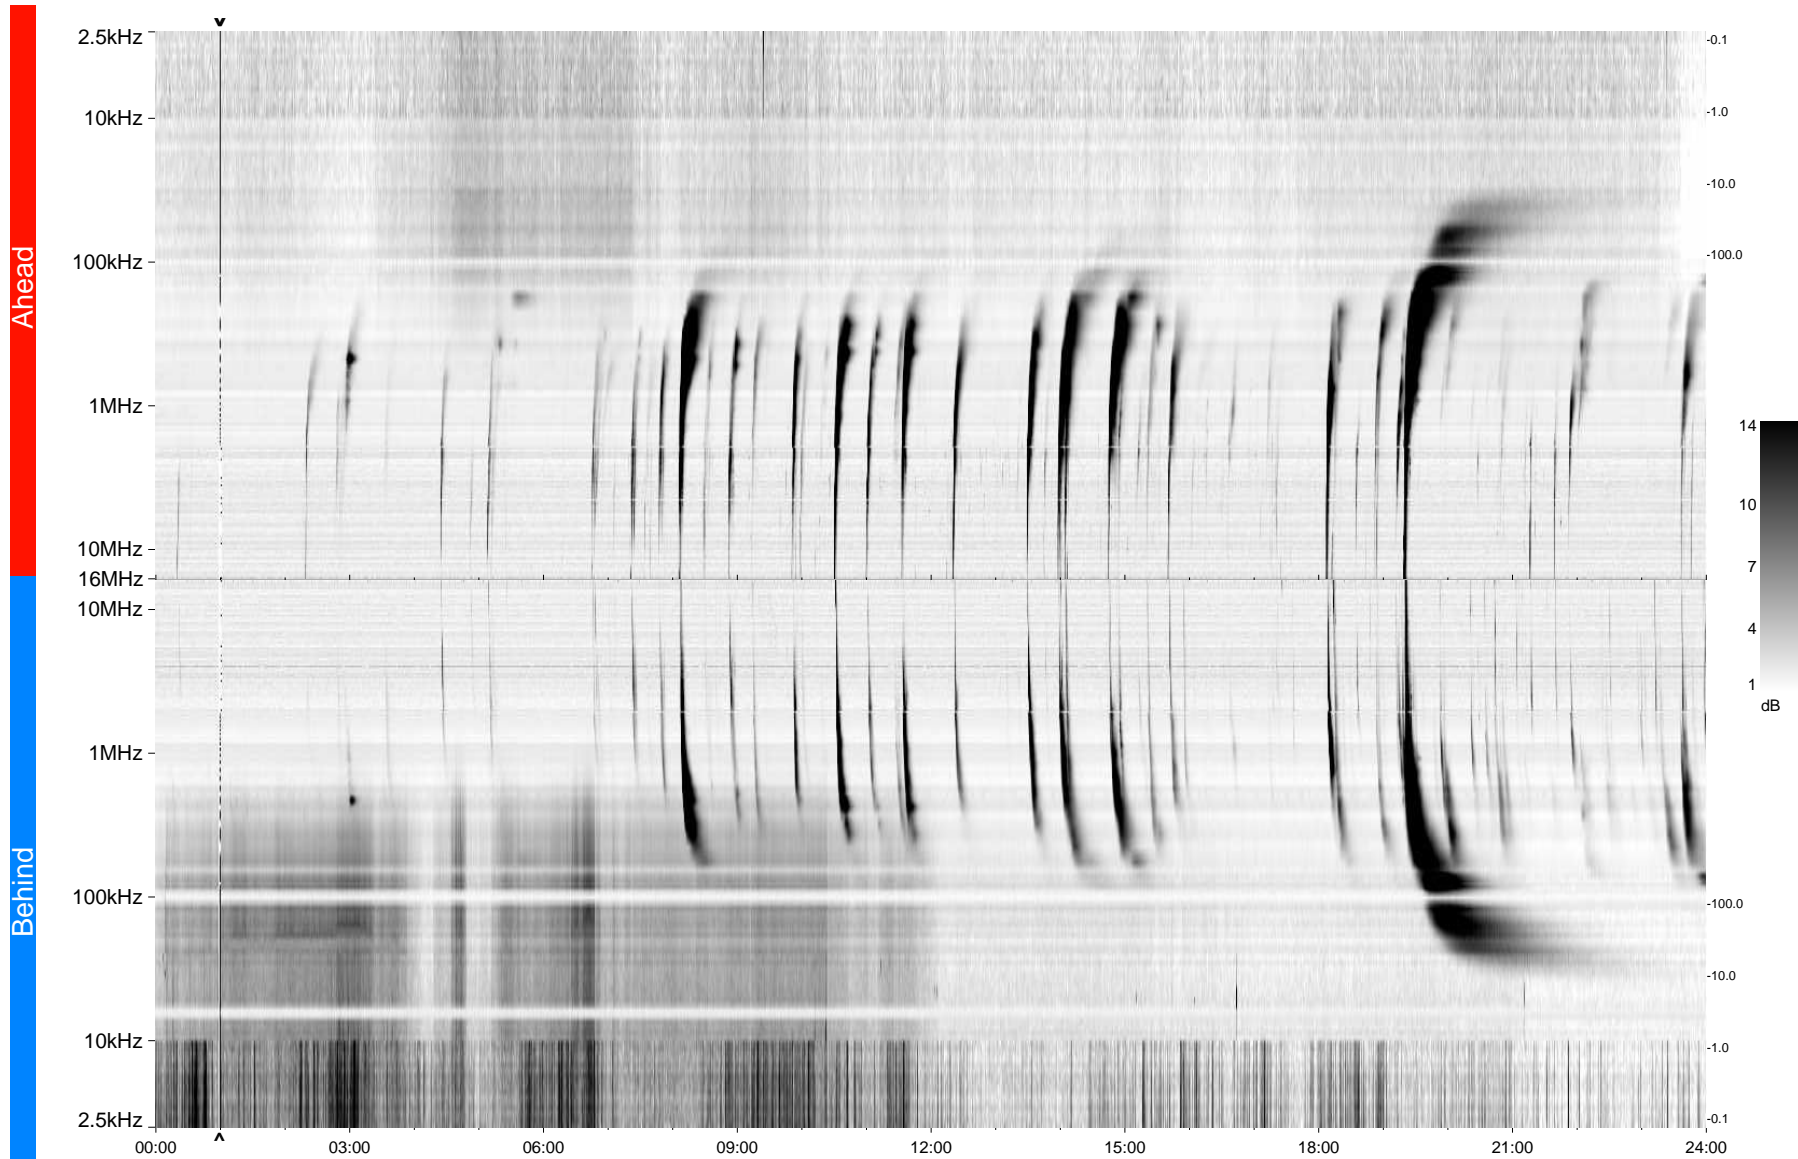

STEREO/WAVES Daily Summary - 22-Dec-2013 (DOY 356)

Ahead source file = swaves_ahead_2013_356_1_05.fin
Ahead PSE Angle = xxx.x

Behind PSE Angle = xxx.x
Behind source file = swaves_behind_2013_356_1_05.fin

Time (UTC)