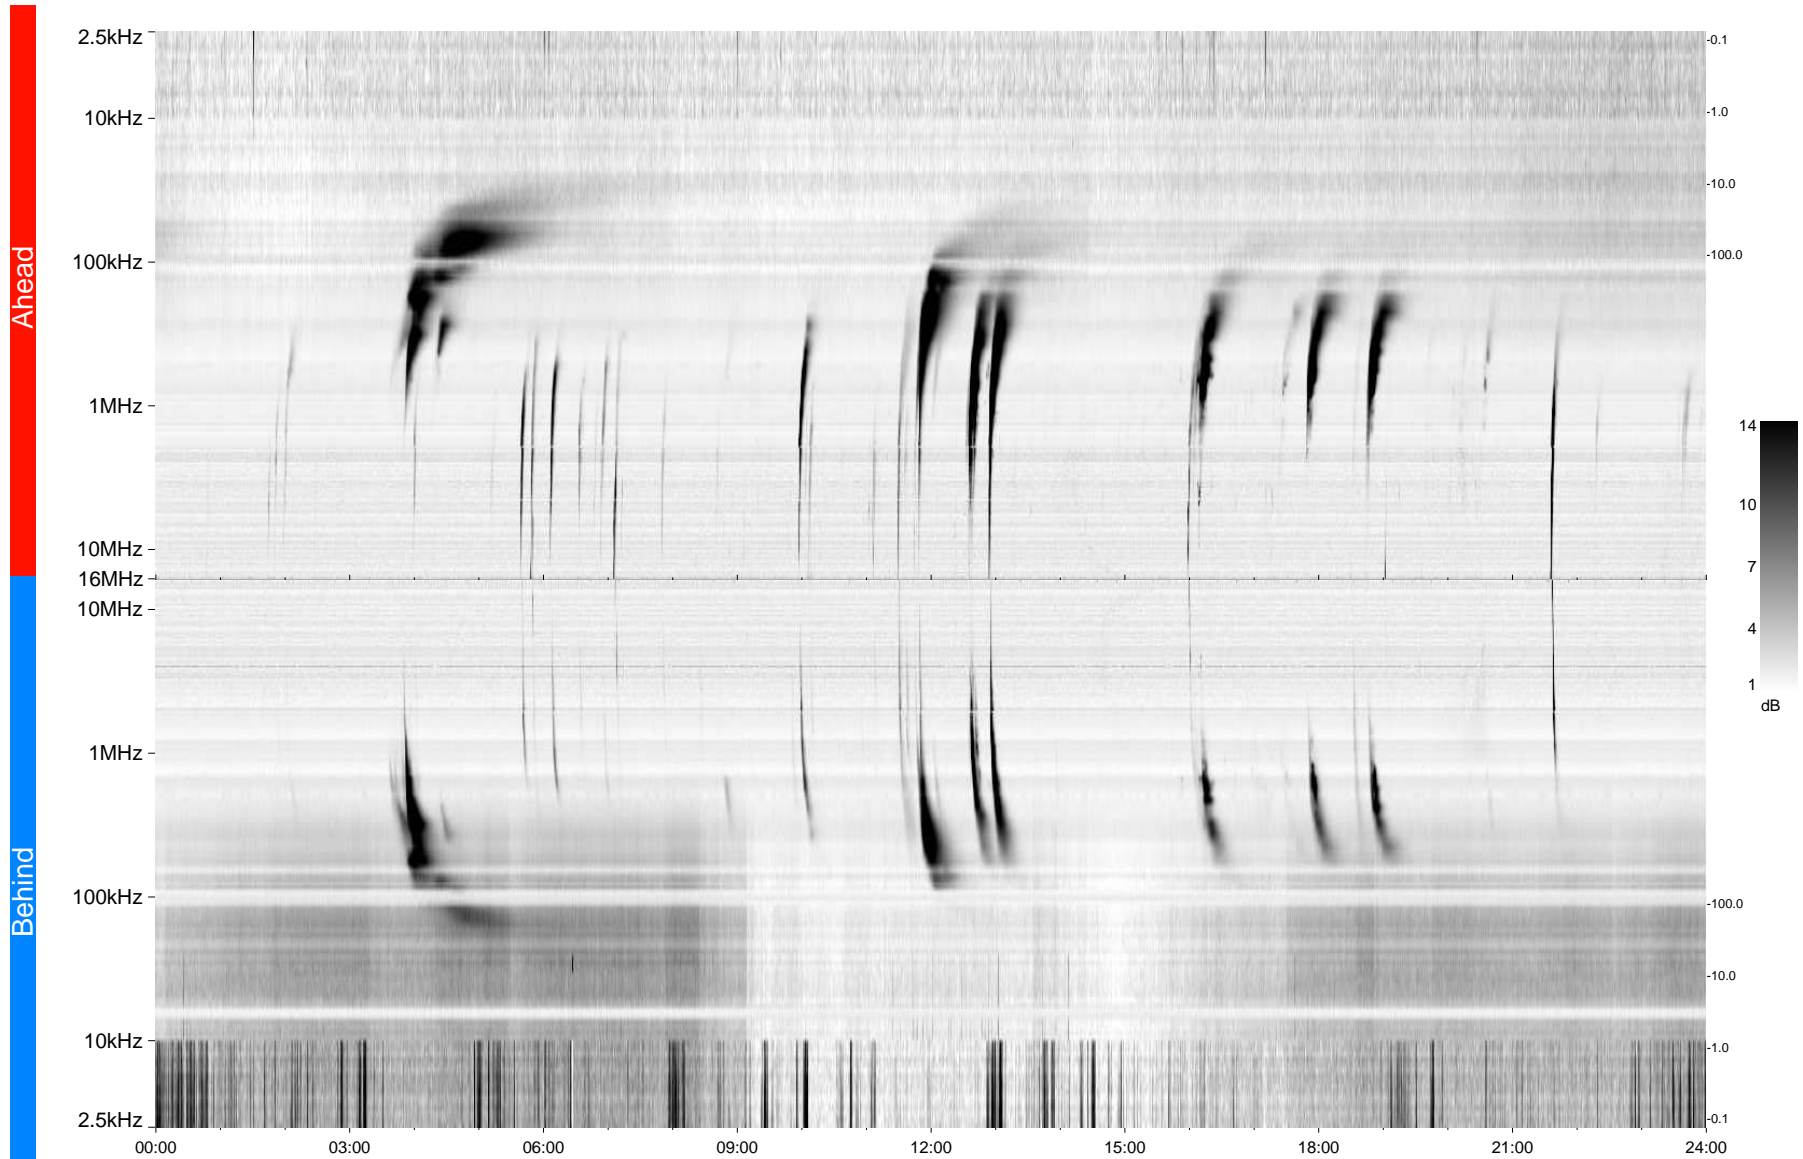

STEREO/WAVES Daily Summary - 21-Dec-2013 (DOY 355)

Ahead source file = swaves_ahead_2013_355_1_05.fin
Ahead PSE Angle = xxx.x

Behind PSE Angle = xxx.x
Behind source file = swaves_behind_2013_355_1_05.fin

Time (UTC)