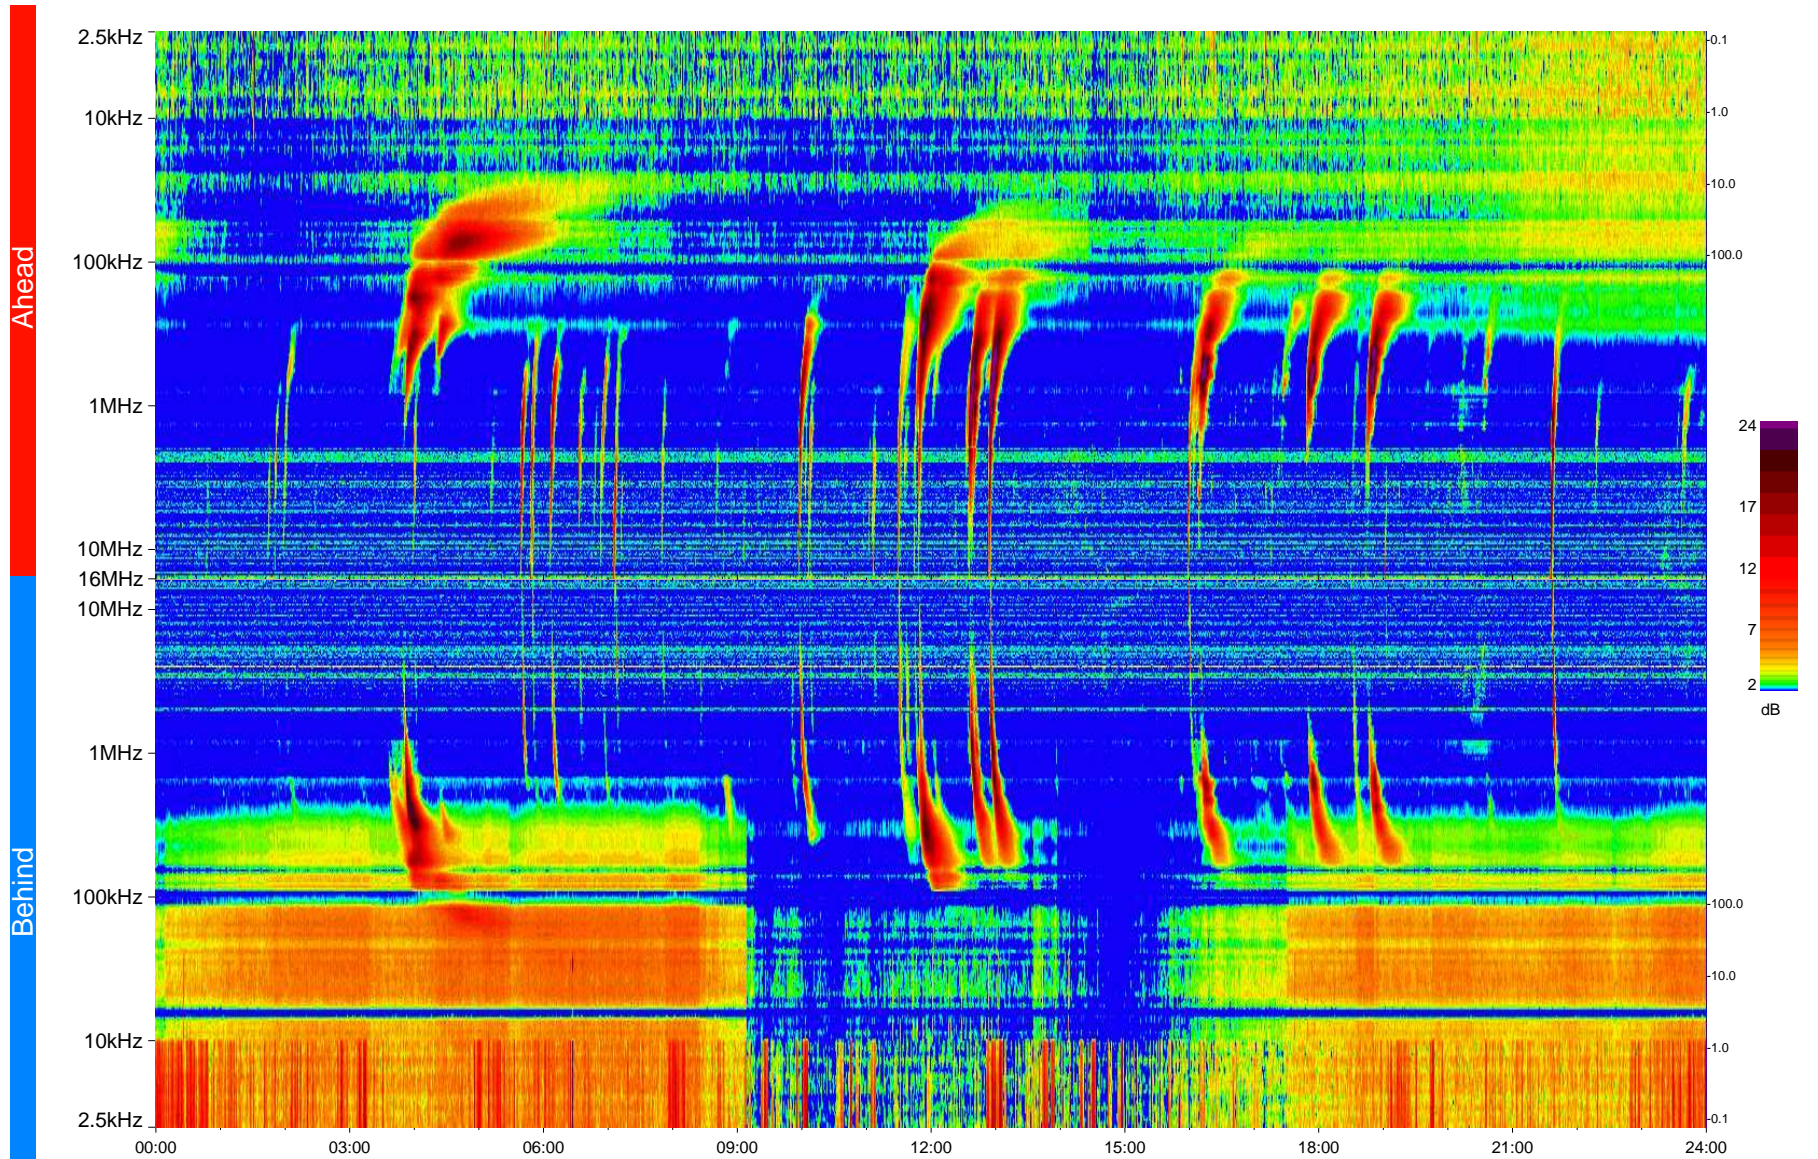

STEREO/WAVES Daily Summary - 21-Dec-2013 (DOY 355)

Ahead source file = swaves_ahead_2013_355_1_05.fin
Ahead PSE Angle = xxx.x

Behind PSE Angle = xxx.x
Behind source file = swaves_behind_2013_355_1_05.fin

Time (UTC)