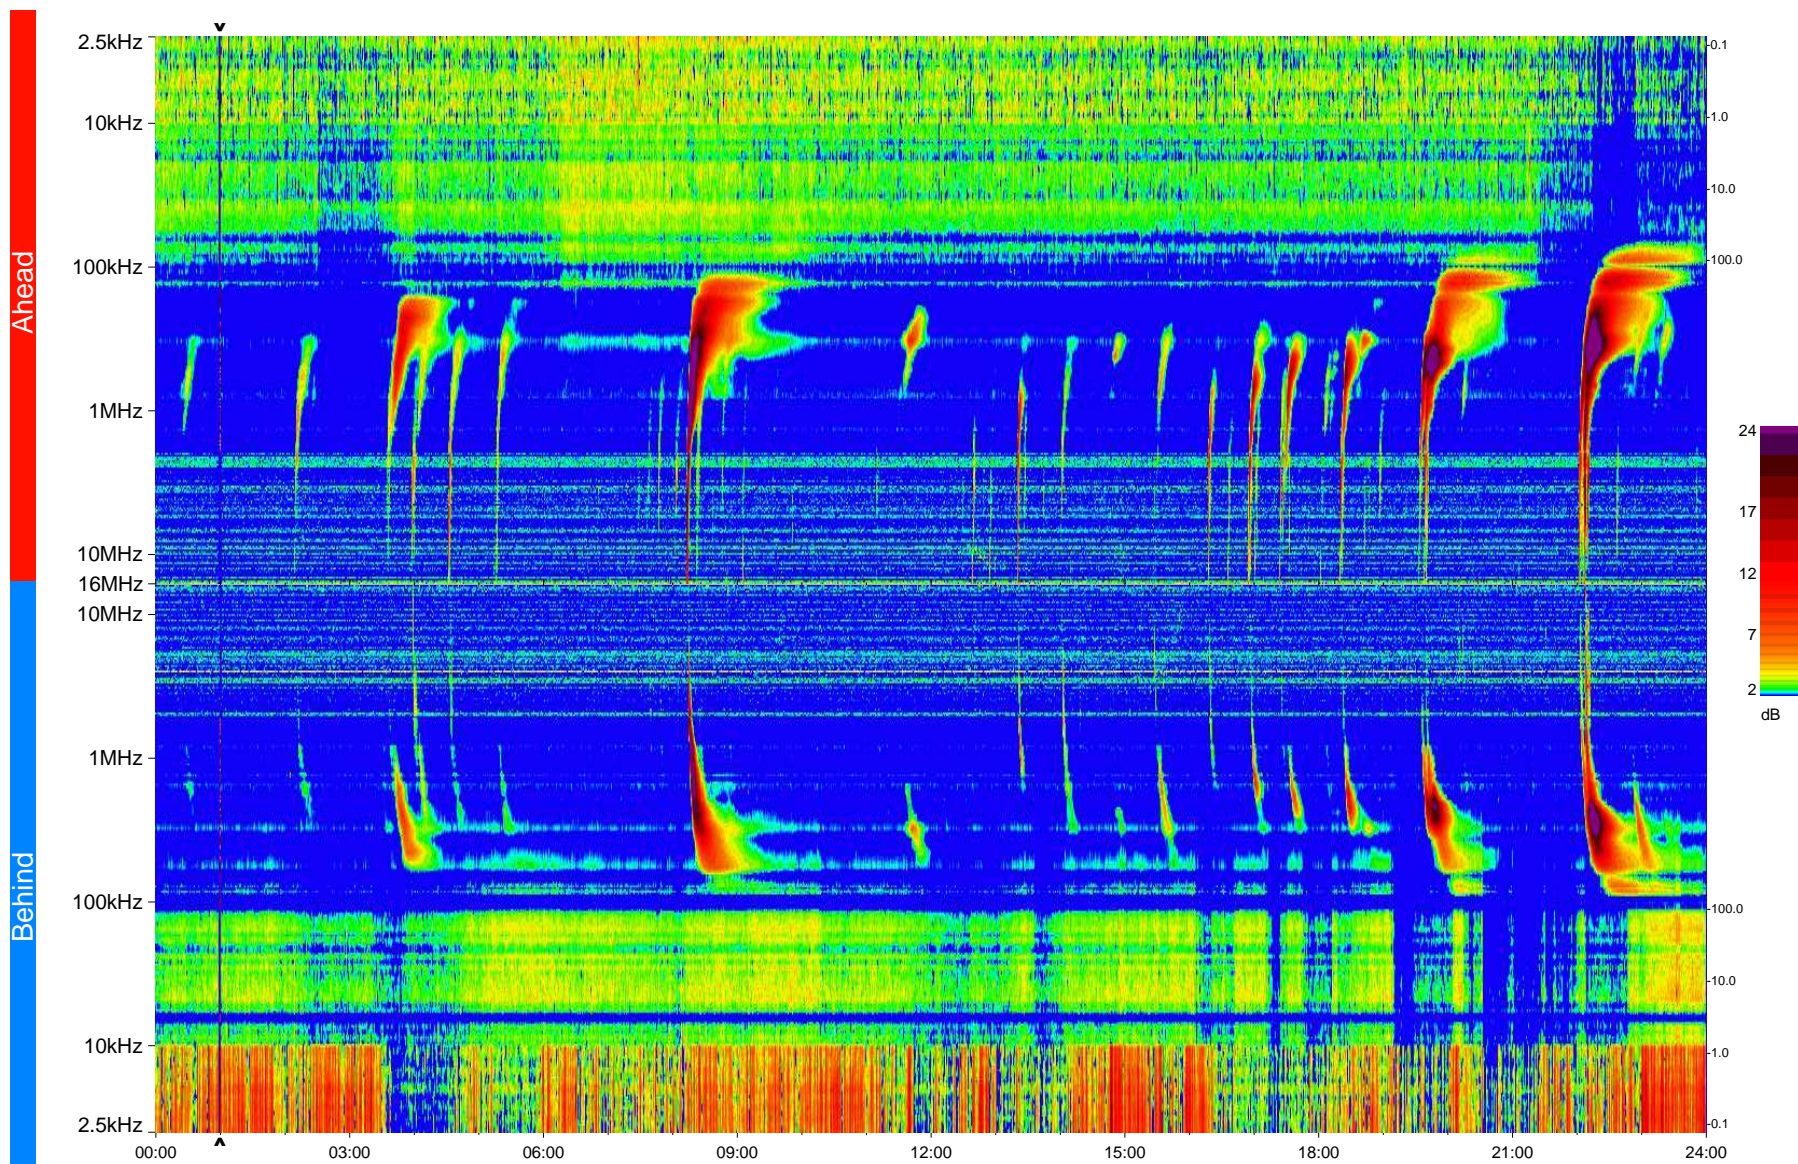

STEREO/WAVES Daily Summary - 20-Dec-2013 (DOY 354)

Ahead source file = swaves_ahead_2013_354_1_05.fin
Ahead PSE Angle = xxx.x

Behind PSE Angle = xxx.x
Behind source file = swaves_behind_2013_354_1_05.fin

Time (UTC)