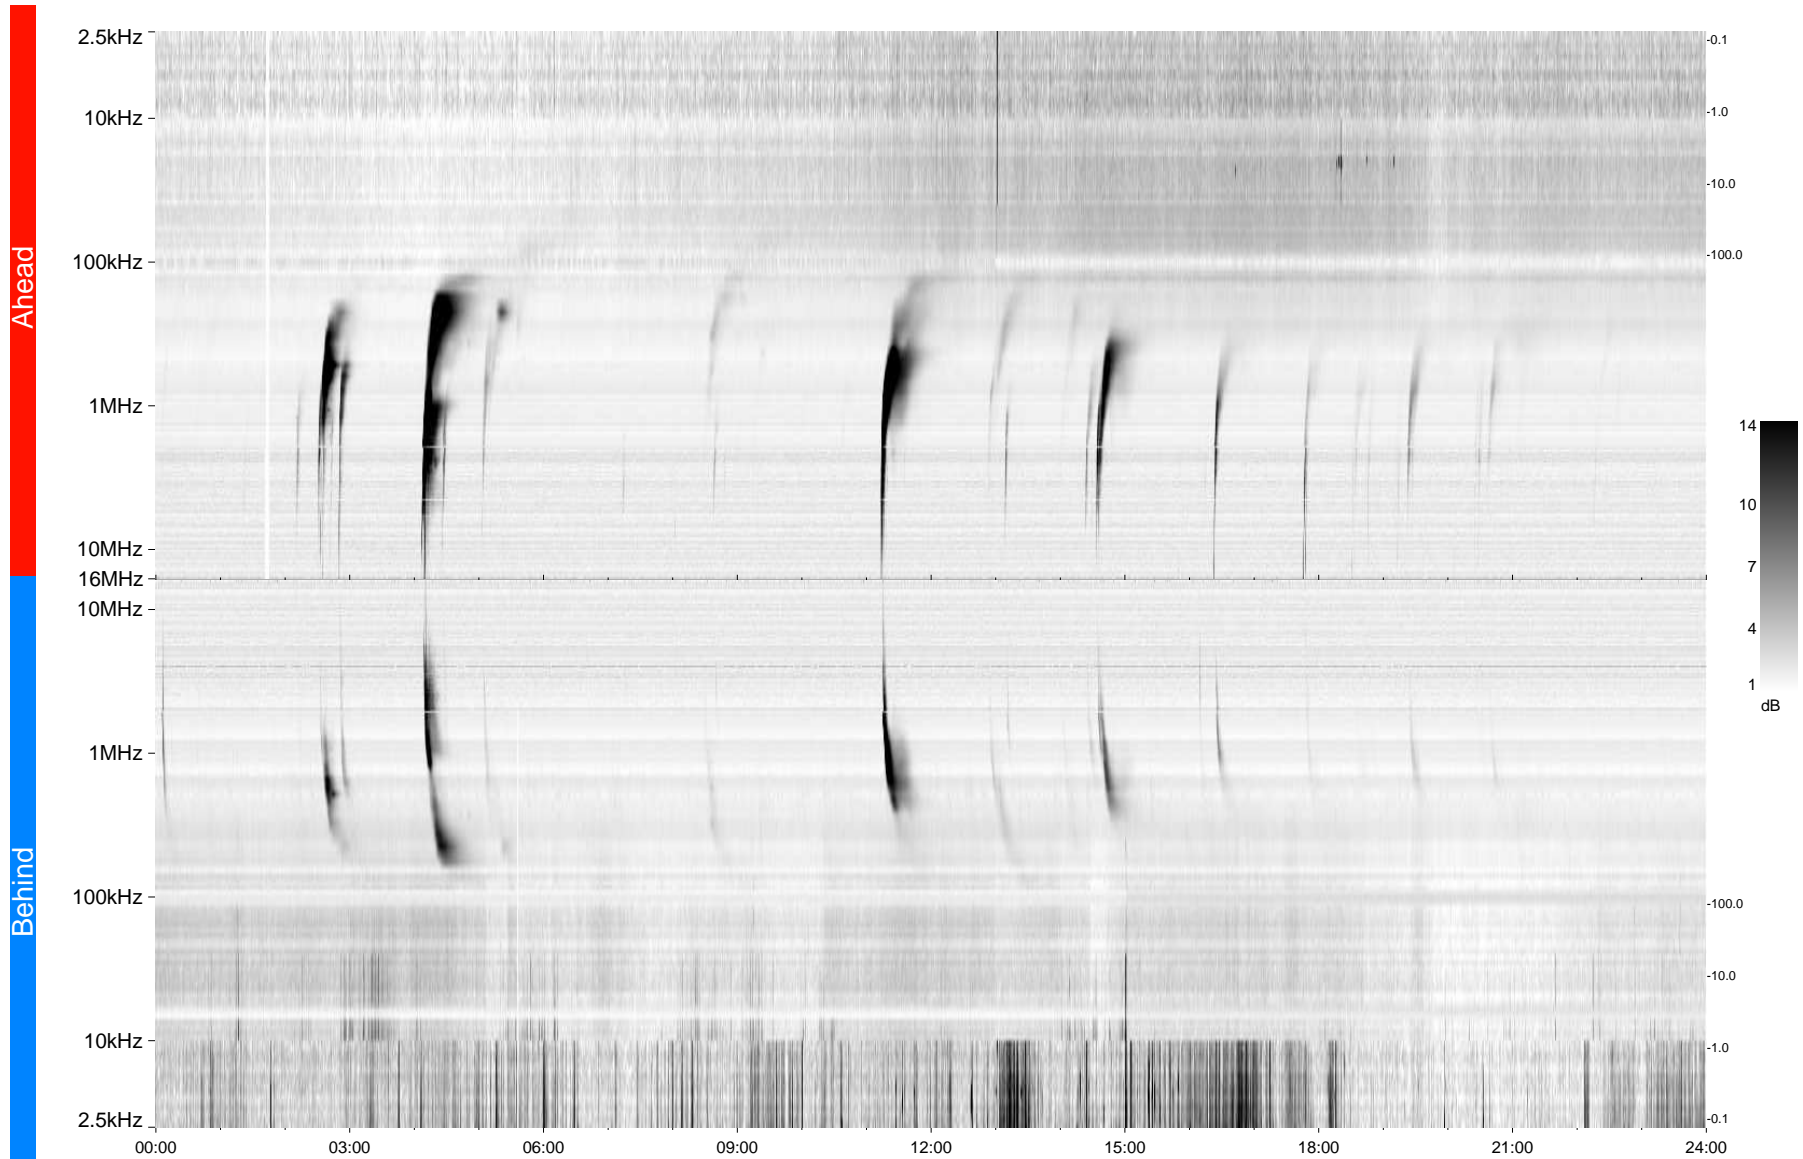

STEREO/WAVES Daily Summary - 19-Dec-2013 (DOY 353)

Ahead source file = swaves_ahead_2013_353_1_05.fin
Ahead PSE Angle = xxx.x

Behind PSE Angle = xxx.x
Behind source file = swaves_behind_2013_353_1_05.fin

Time (UTC)