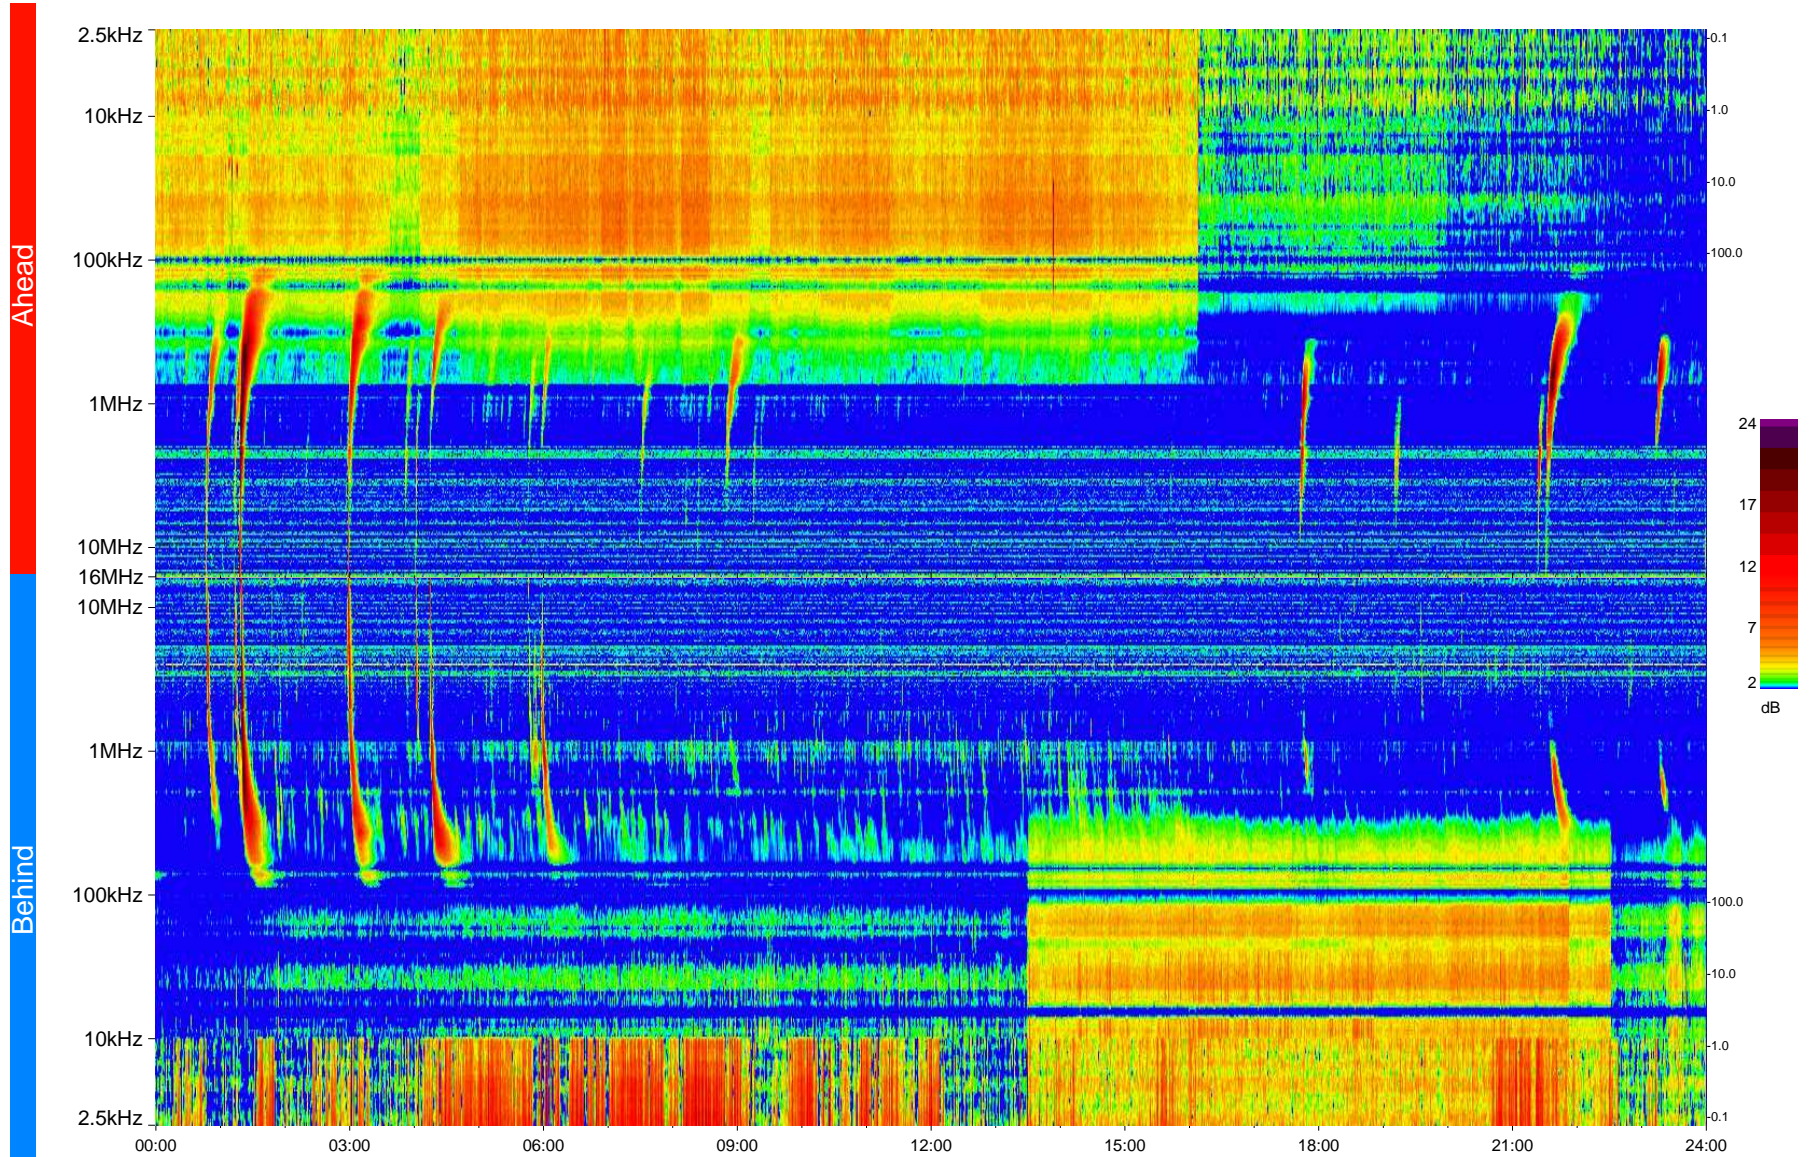

STEREO/WAVES Daily Summary - 17-Dec-2013 (DOY 351)

Ahead source file = swaves_ahead_2013_351_1_05.fin
Ahead PSE Angle = xxx.x

Behind PSE Angle = xxx.x
Behind source file = swaves_behind_2013_351_1_05.fin

Time (UTC)