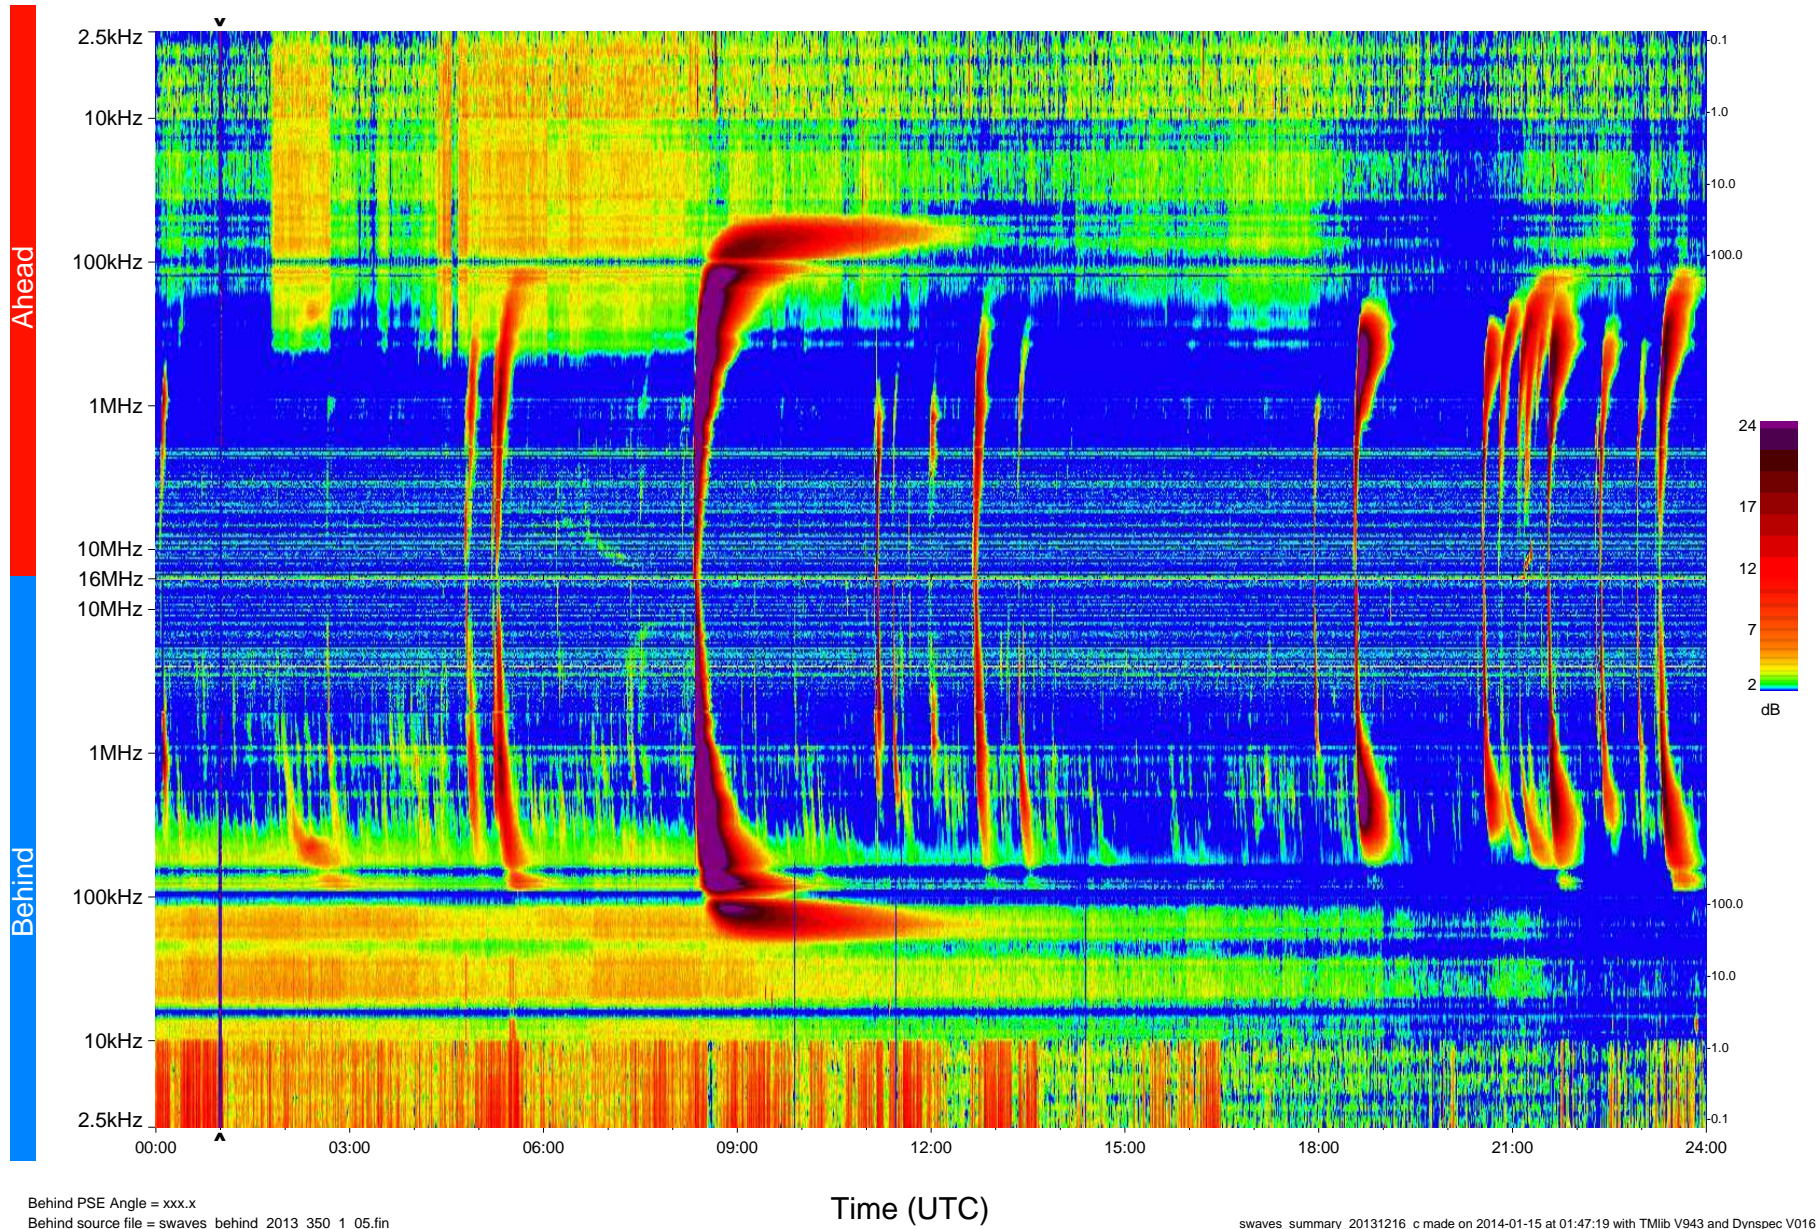

STEREO/WAVES Daily Summary - 16-Dec-2013 (DOY 350)

Ahead source file = swaves_ahead_2013_350_1_05.fin
Ahead PSE Angle = xxx.x

Behind PSE Angle = xxx.x
Behind source file = swaves_behind_2013_350_1_05.fin