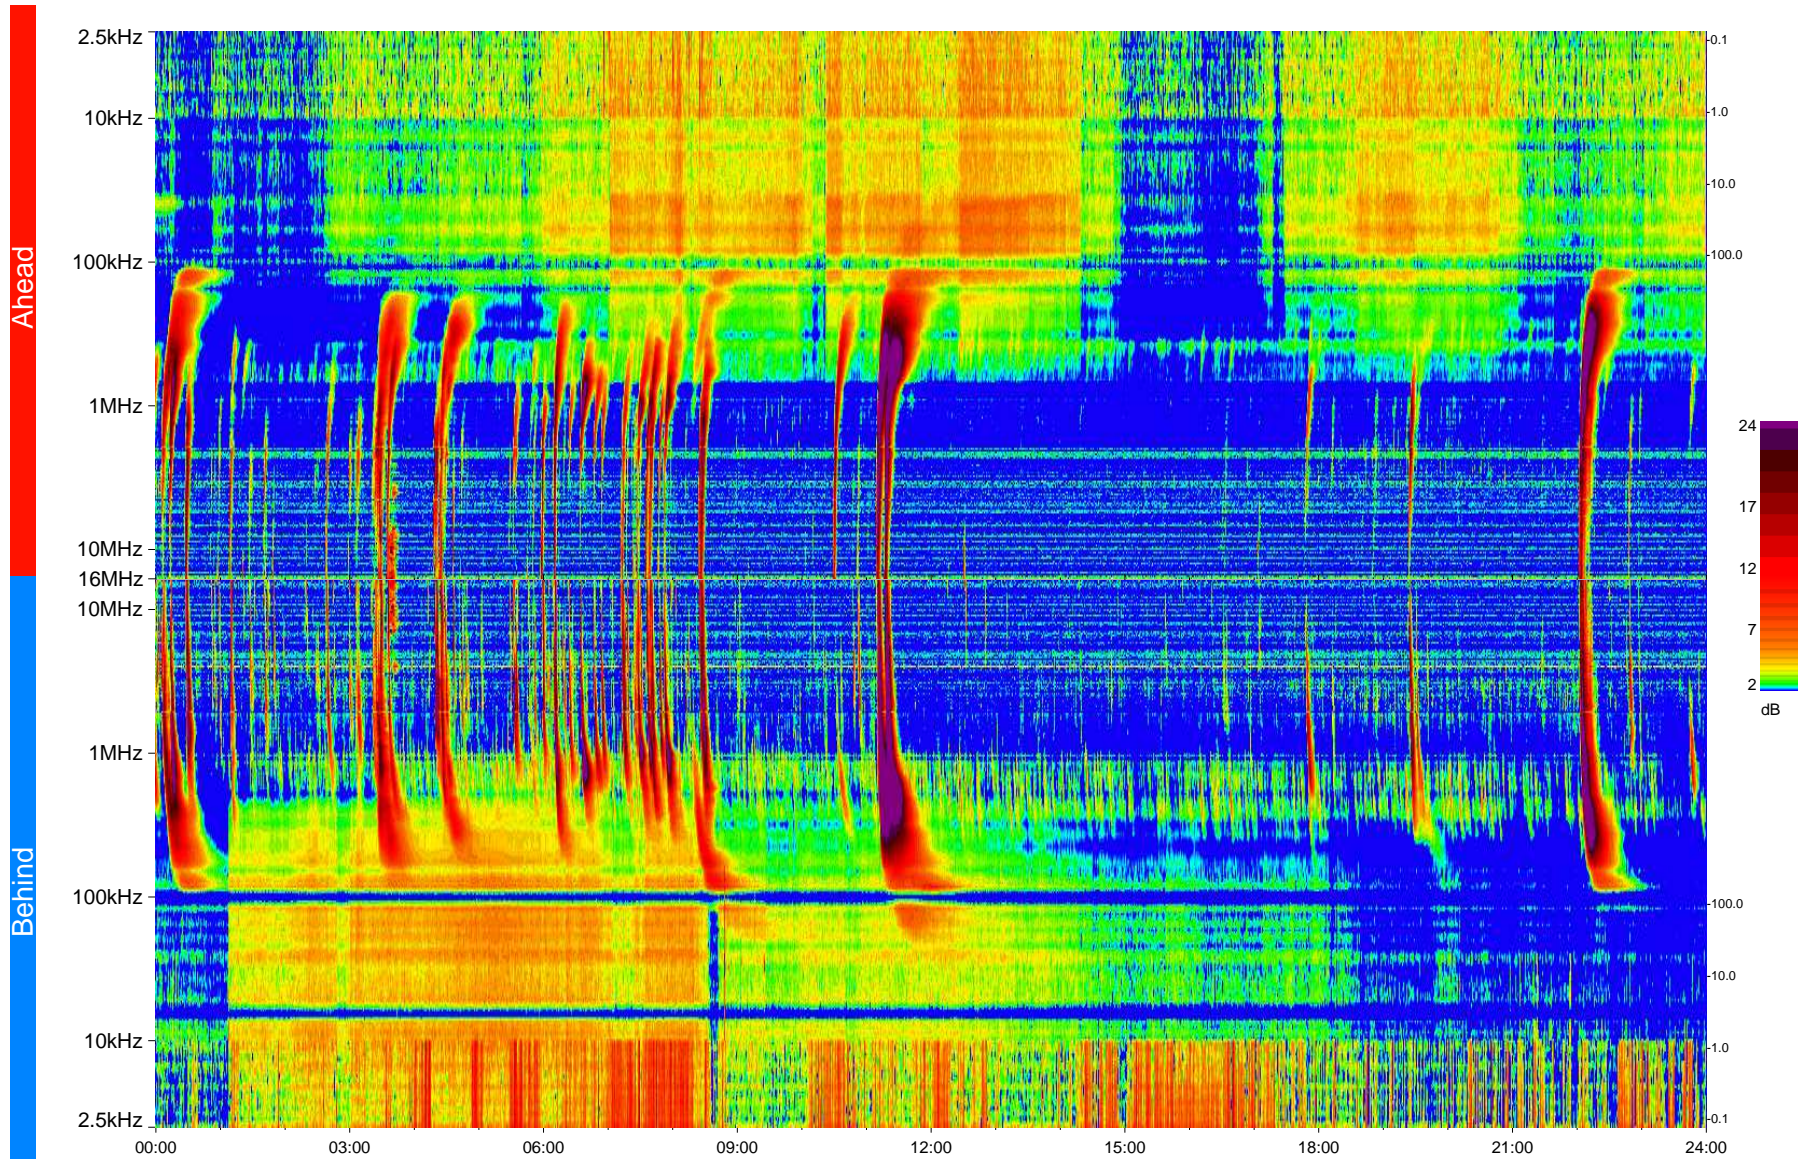

STEREO/WAVES Daily Summary - 15-Dec-2013 (DOY 349)

Ahead source file = swaves_ahead_2013_349_1_05.fin
Ahead PSE Angle = xxx.x

Behind PSE Angle = xxx.x
Behind source file = swaves_behind_2013_349_1_05.fin

Time (UTC)