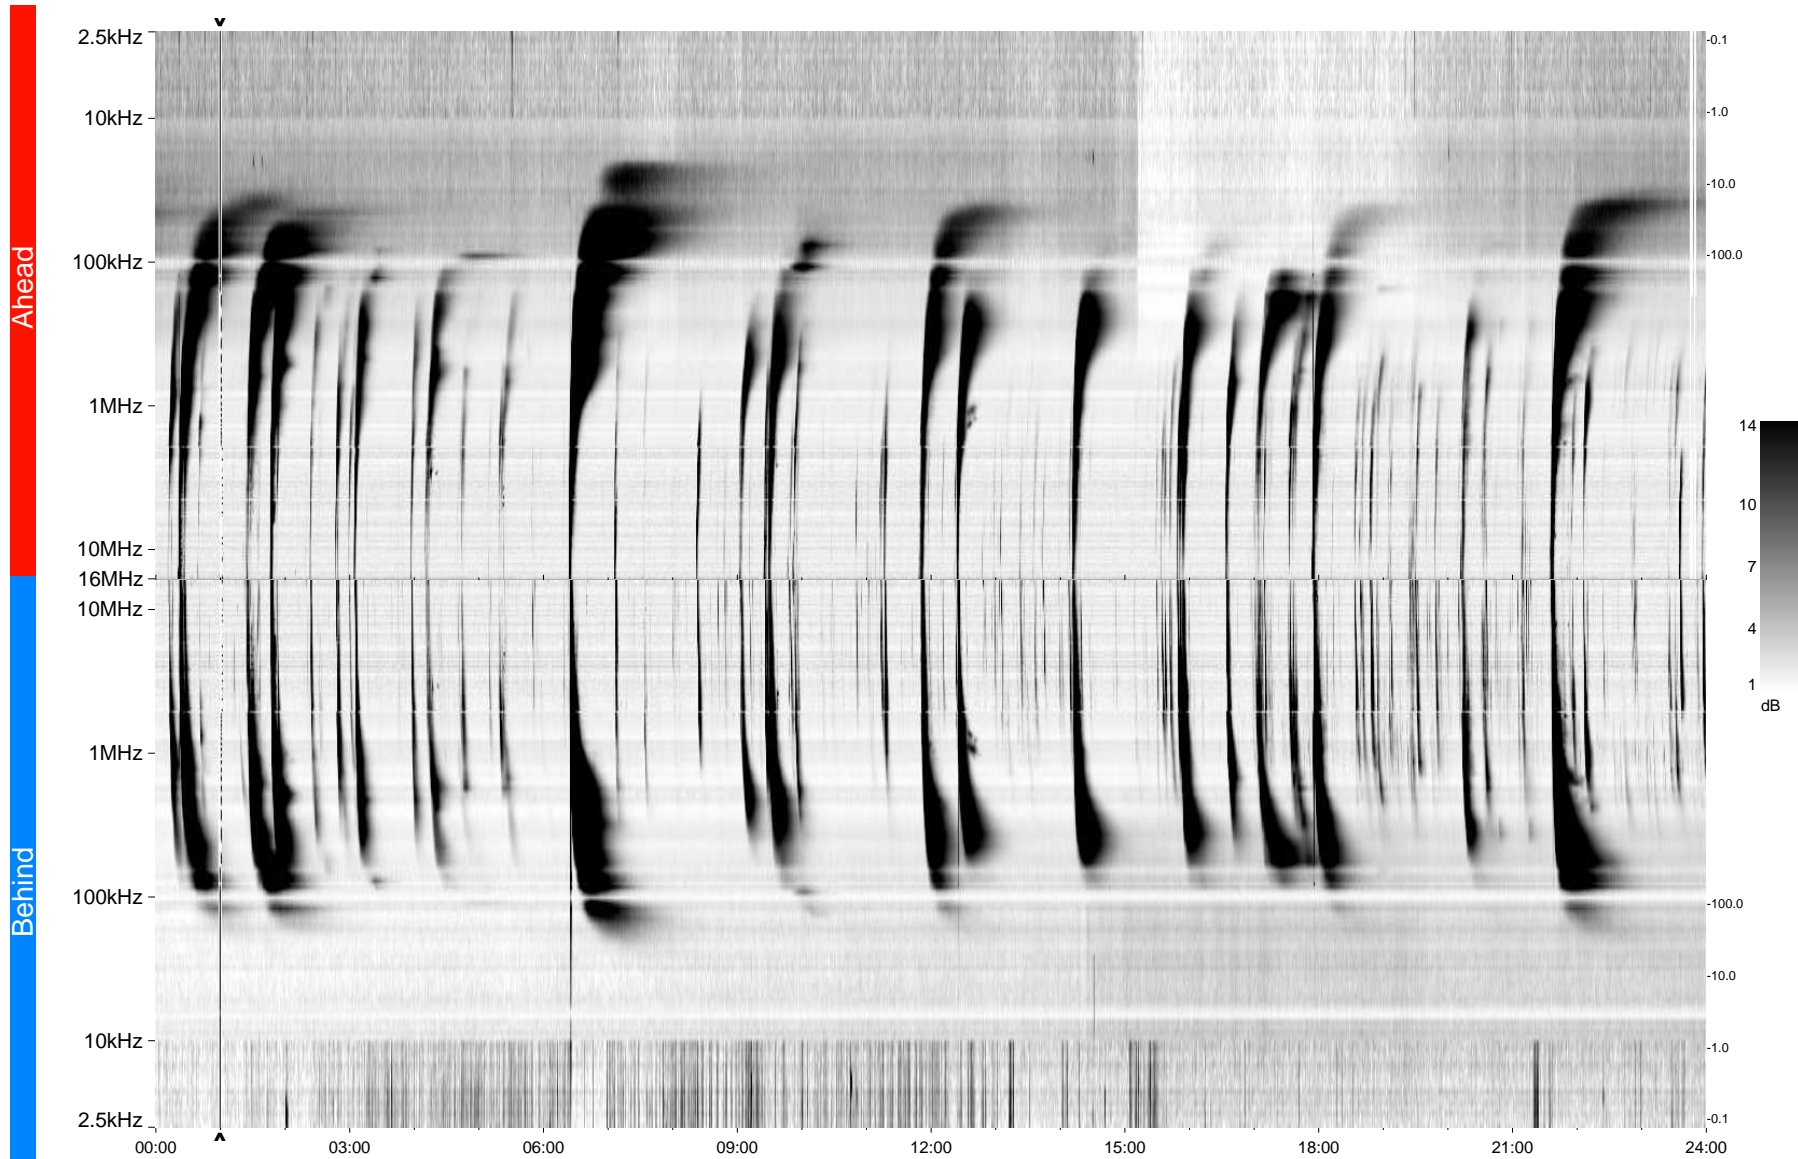

STEREO/WAVES Daily Summary - 14-Dec-2013 (DOY 348)

Ahead source file = swaves_ahead_2013_348_1_05.fin
Ahead PSE Angle = xxx.x

Behind PSE Angle = xxx.x
Behind source file = swaves_behind_2013_348_1_05.fin

Time (UTC)