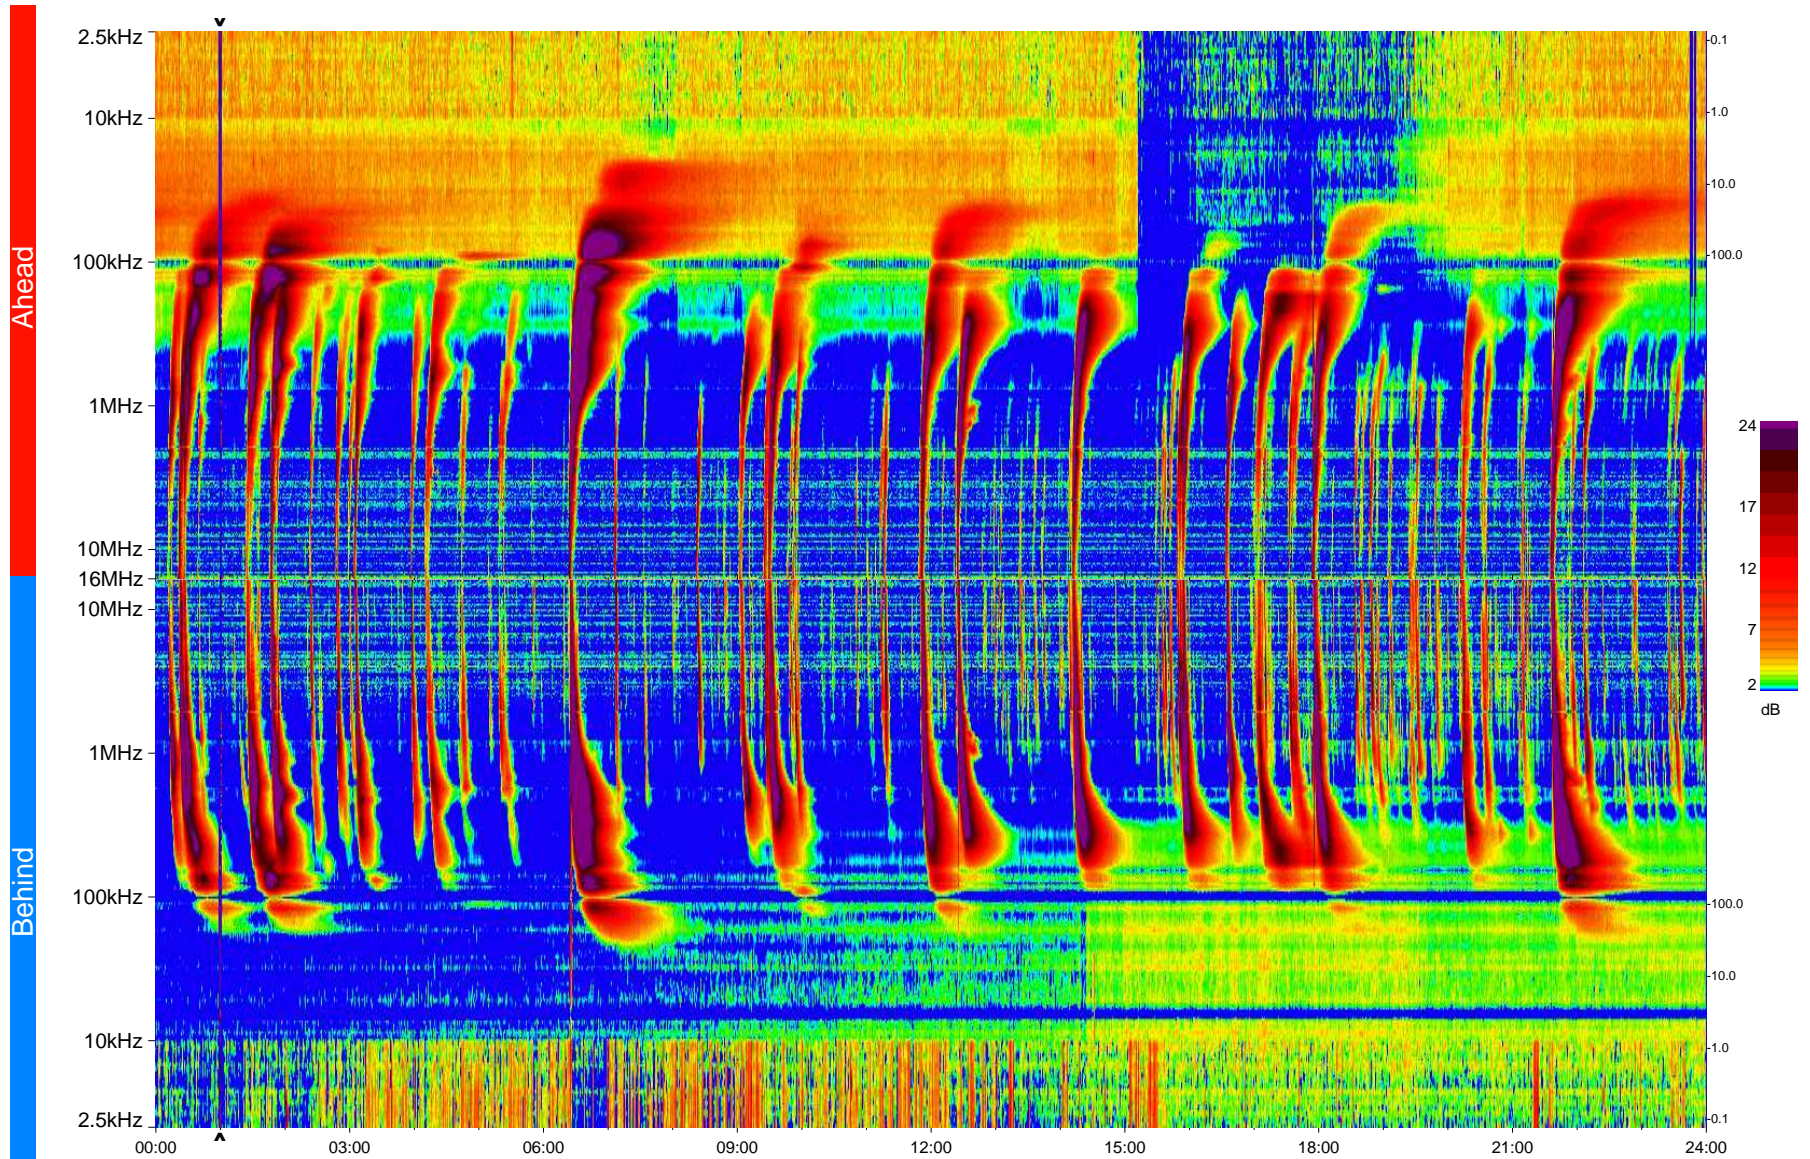

STEREO/WAVES Daily Summary - 14-Dec-2013 (DOY 348)

Ahead source file = swaves_ahead_2013_348_1_05.fin
Ahead PSE Angle = xxx.x

Behind PSE Angle = xxx.x
Behind source file = swaves_behind_2013_348_1_05.fin

Time (UTC)