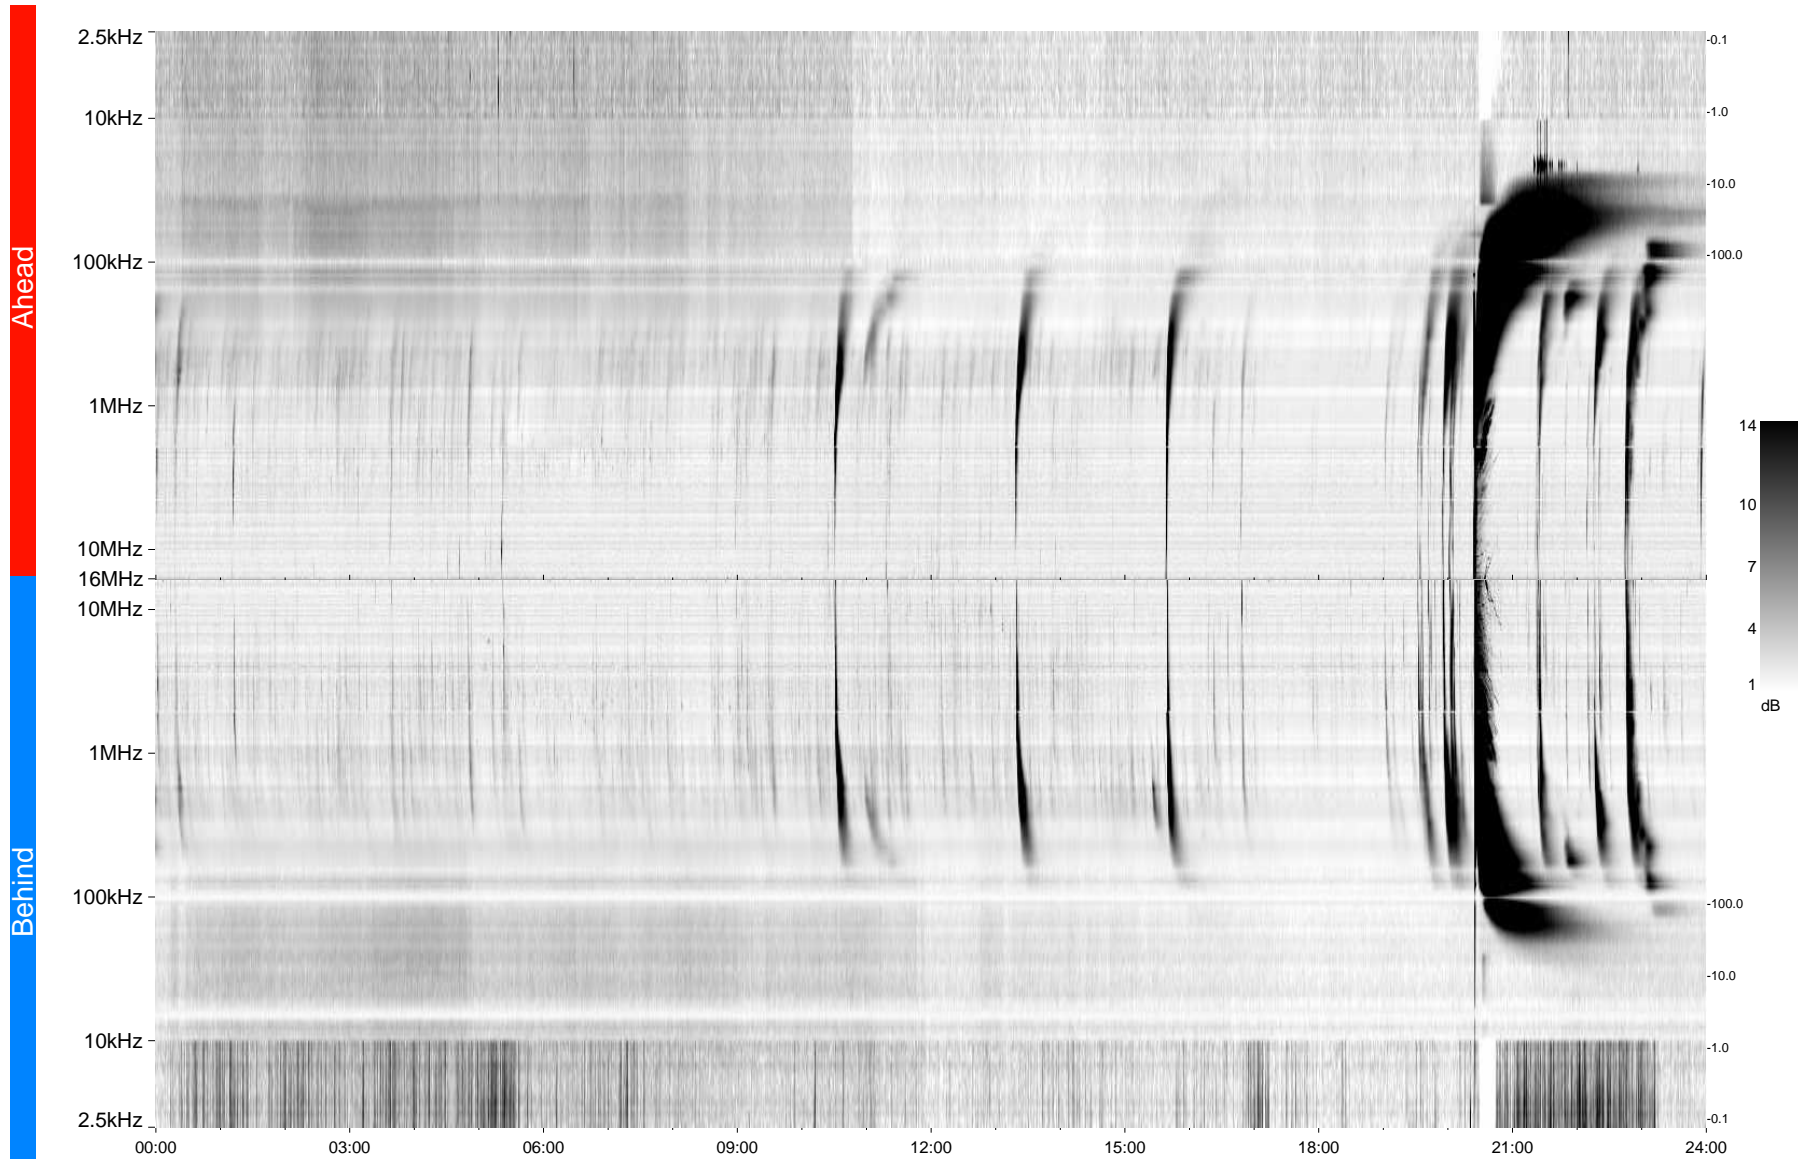

STEREO/WAVES Daily Summary - 13-Dec-2013 (DOY 347)

Ahead source file = swaves_ahead_2013_347_1_05.fin
Ahead PSE Angle = xxx.x

Behind PSE Angle = xxx.x
Behind source file = swaves_behind_2013_347_1_05.fin

Time (UTC)