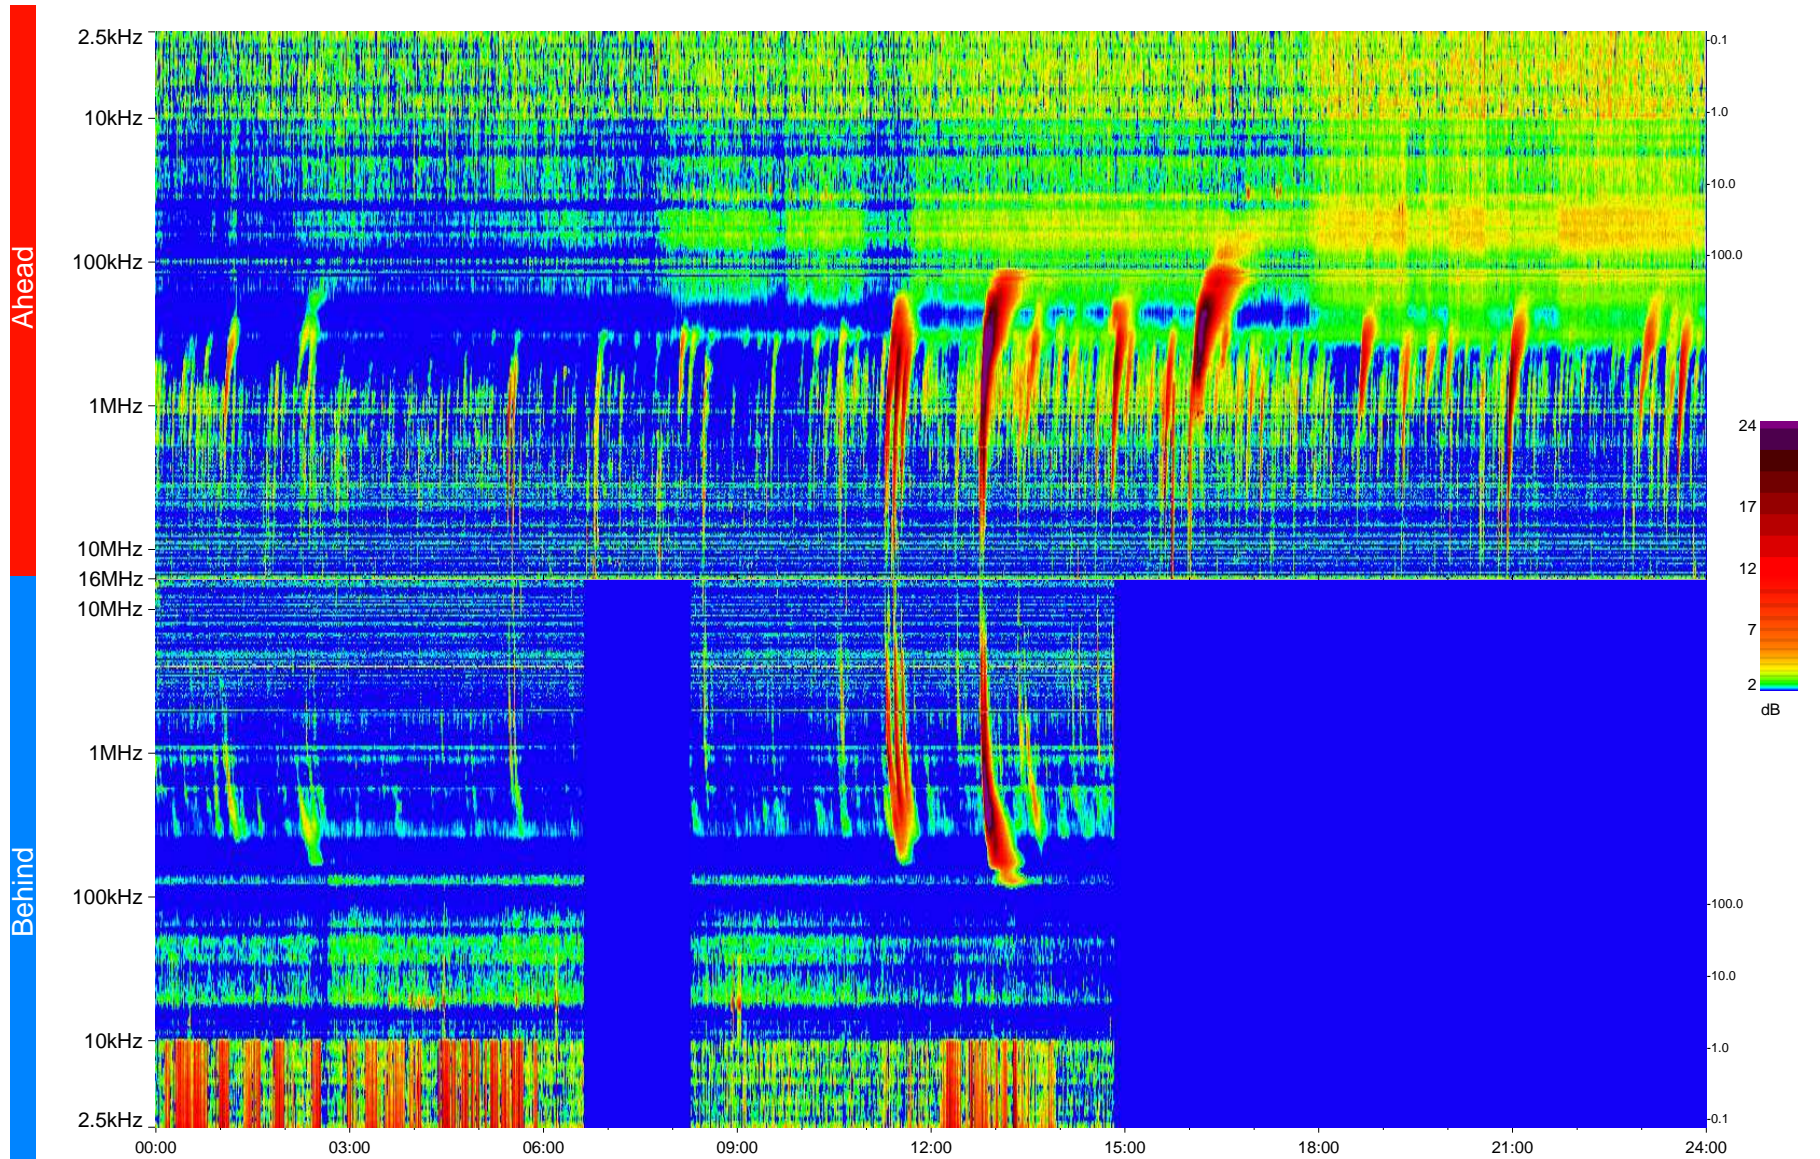

STEREO/WAVES Daily Summary - 11-Dec-2013 (DOY 345)

Ahead source file = swaves_ahead_2013_345_1_05.fin
Ahead PSE Angle = xxx.x

Behind PSE Angle = xxx.x
Behind source file = swaves_behind_2013_345_1_05.fin

Time (UTC)