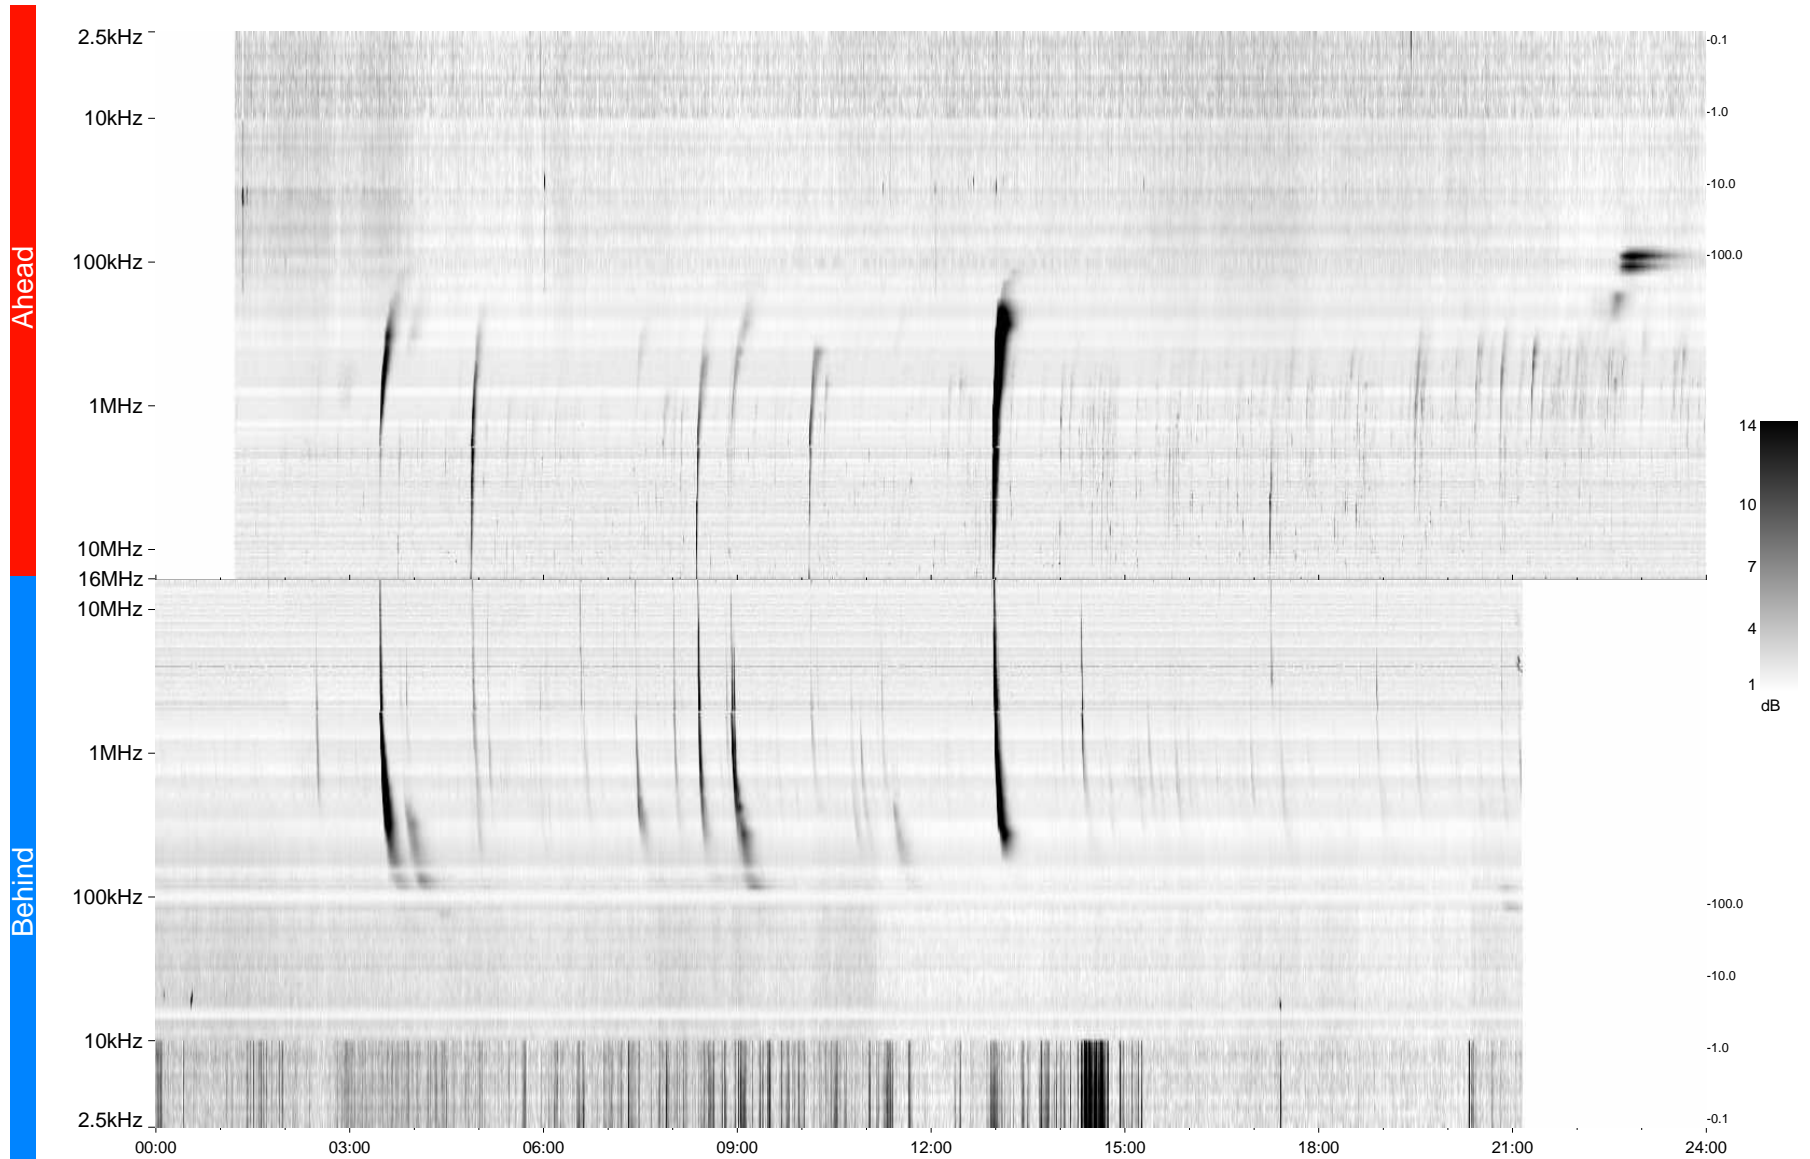

STEREO/WAVES Daily Summary - 09-Dec-2013 (DOY 343)

Ahead source file = swaves_ahead_2013_343_1_05.fin
Ahead PSE Angle = xxx.x

Behind PSE Angle = xxx.x
Behind source file = swaves_behind_2013_343_1_05.fin

Time (UTC)