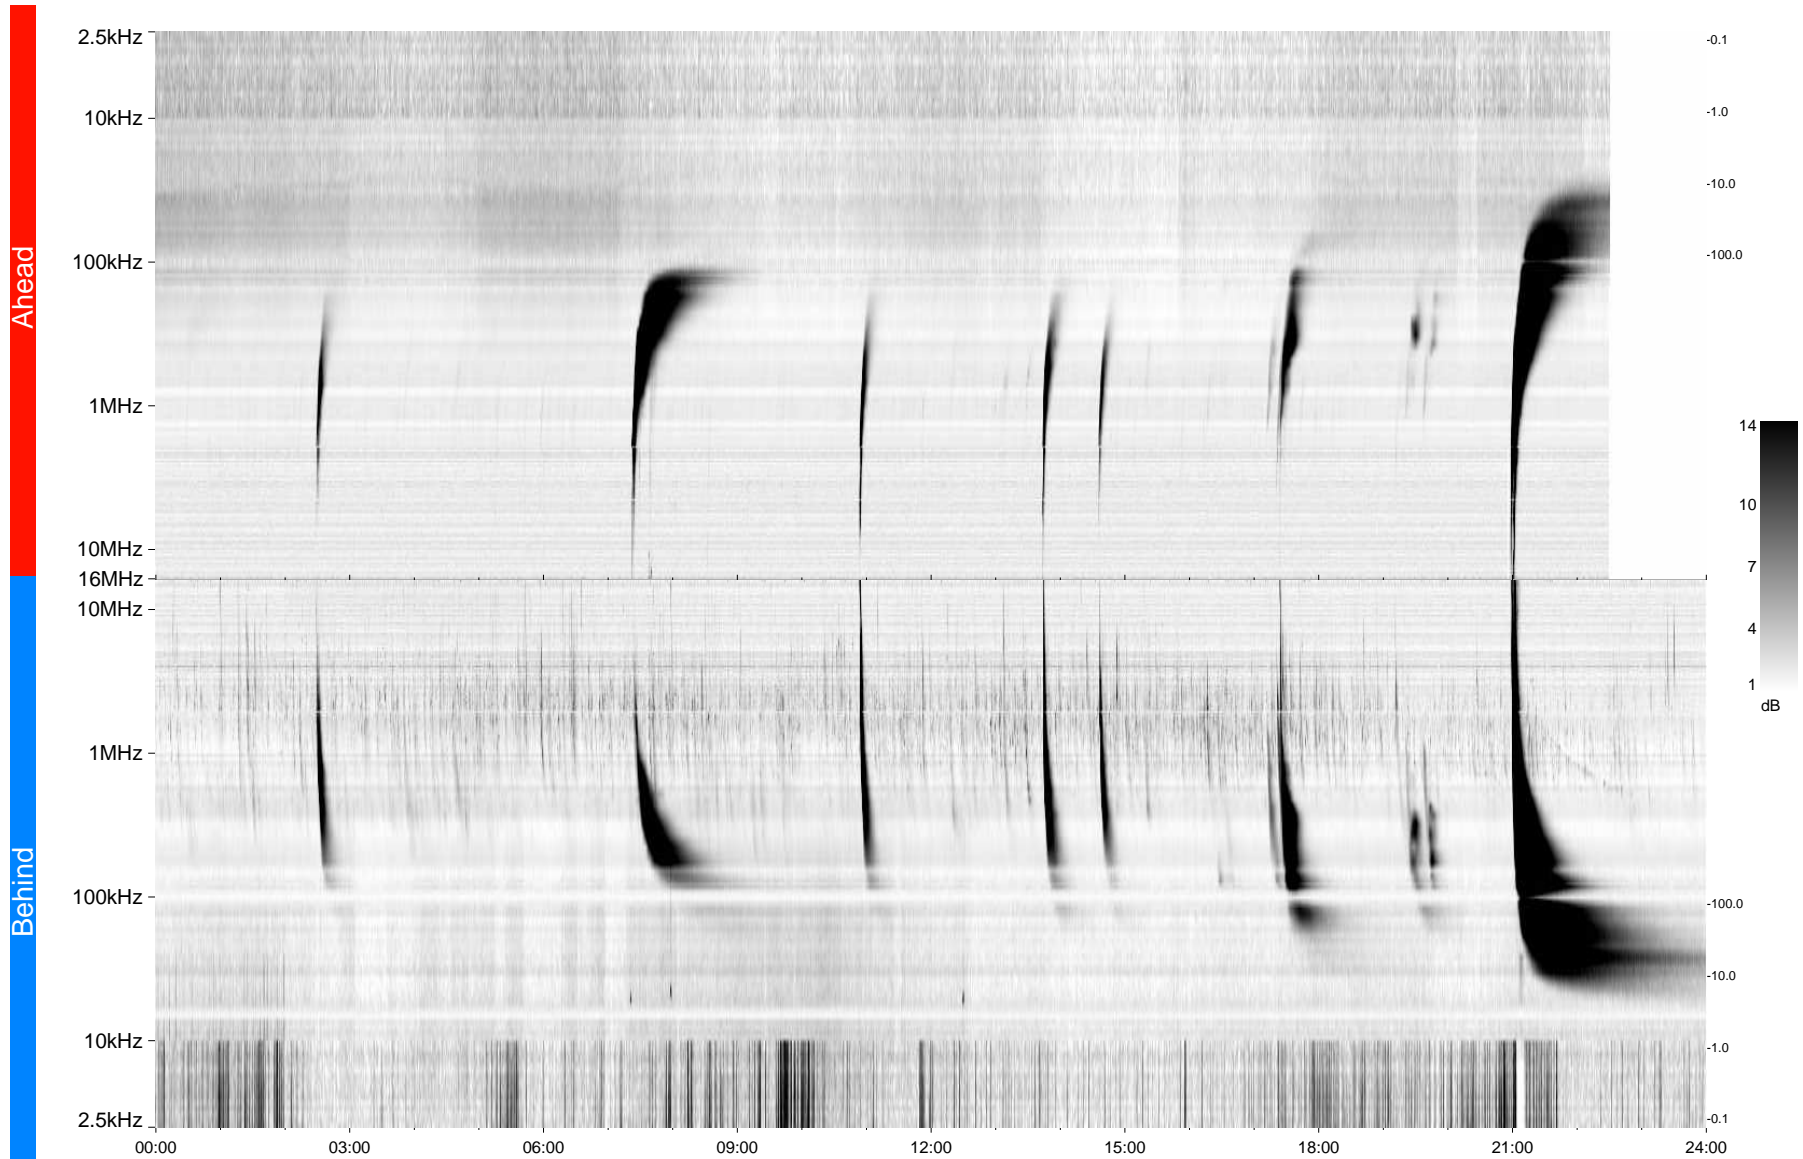

STEREO/WAVES Daily Summary - 07-Dec-2013 (DOY 341)

Ahead source file = swaves_ahead_2013_341_1_05.fin
Ahead PSE Angle = xxx.x

Behind PSE Angle = xxx.x
Behind source file = swaves_behind_2013_341_1_05.fin

Time (UTC)